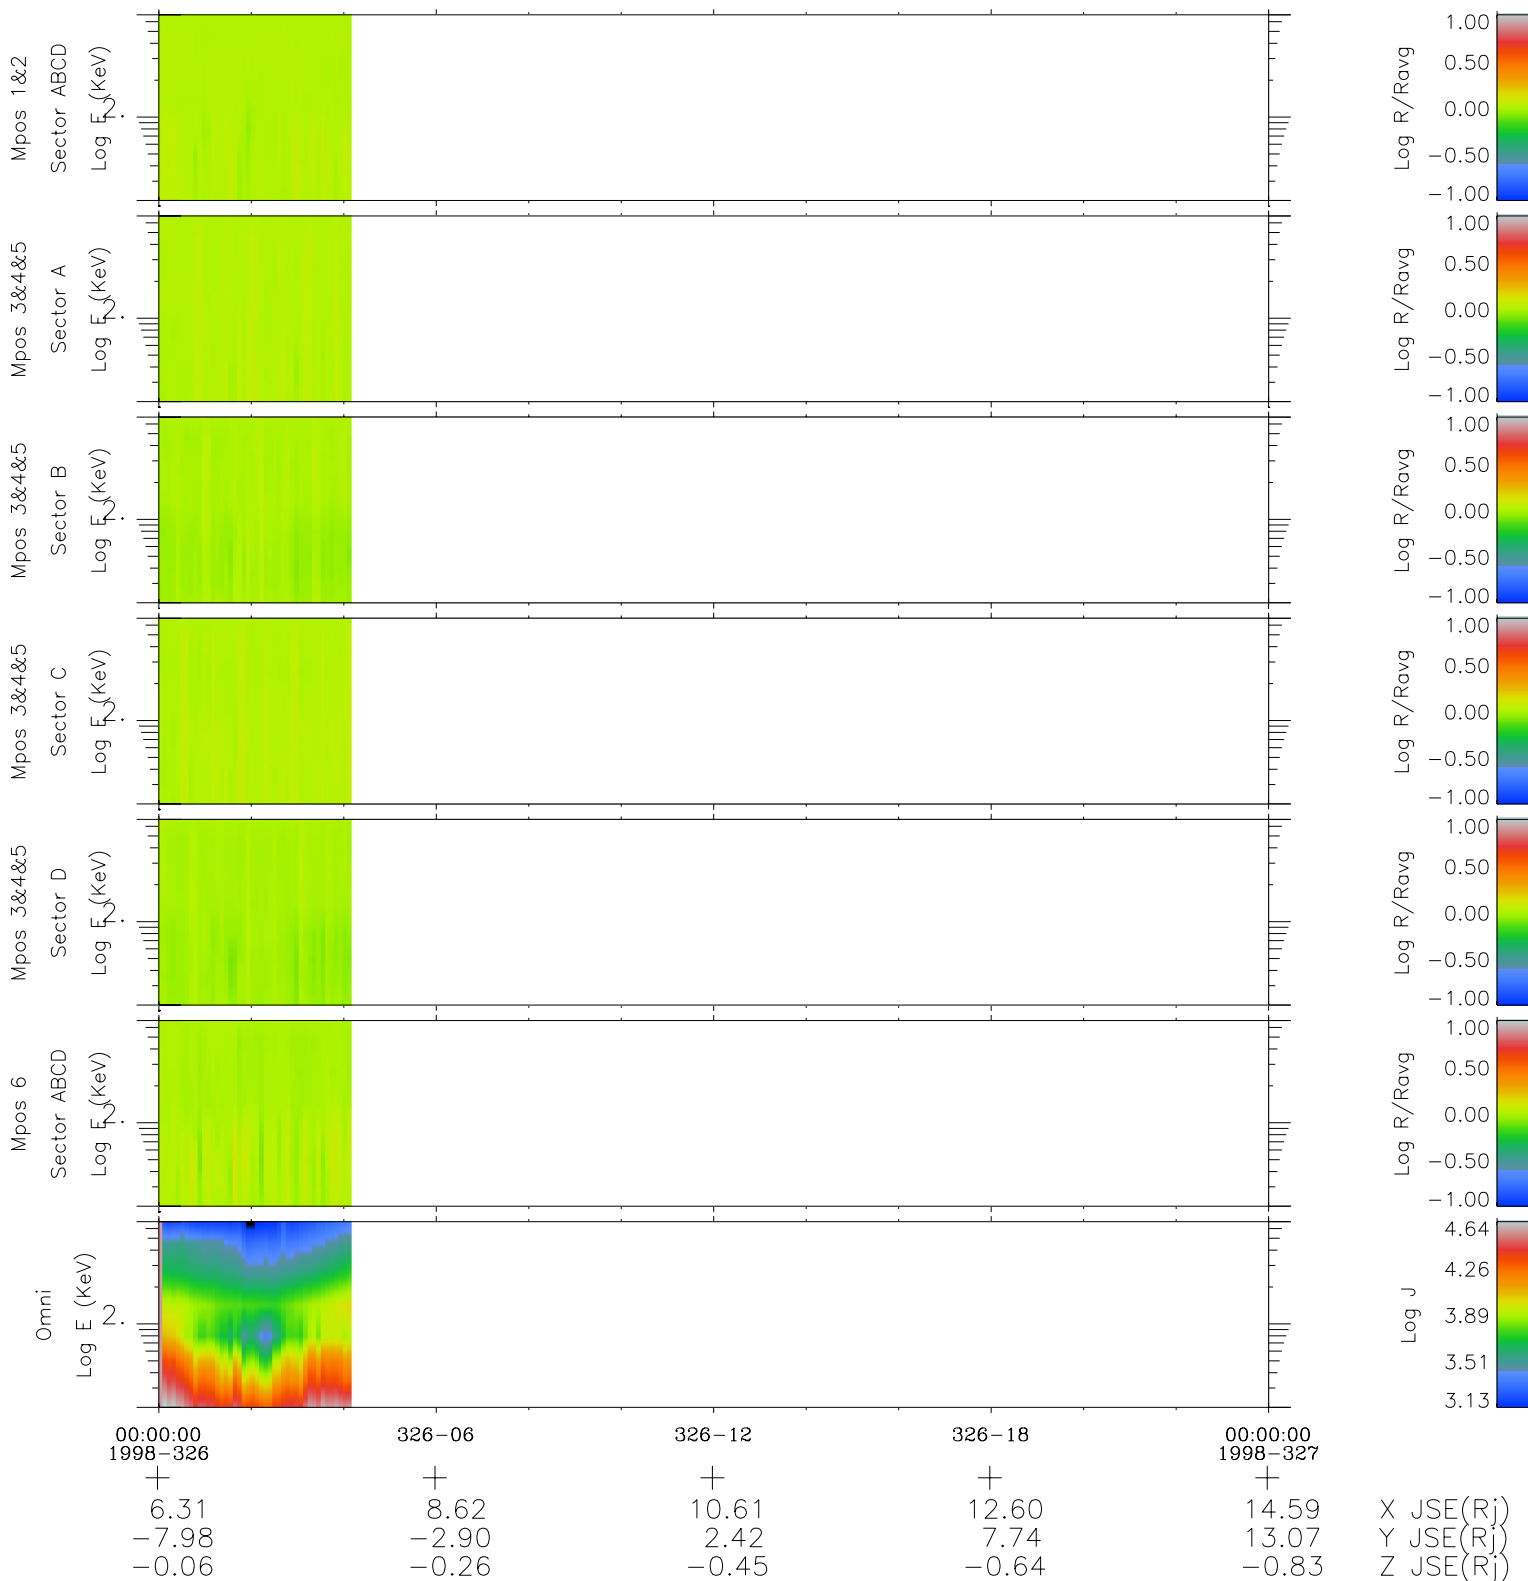

Galileo EPD Real Time R6 Electrons Spectra 98326

Software Version: RTSPEC_R6 V 1.20
 Data Production: 06-03-00
 Plot Production: Sun Sep 16 15:45:01 2001
 Color File: wondr3
 Geofactor File: 1.1

- ◇ = Jupiter look direction
- = Corotation look direction