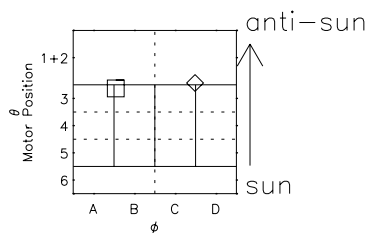

Galileo EPD Real Time R6 Electrons Spectra 98326

Software Version: RTSPEC_R6 V 1.20
 Data Production: 06-03-00
 Plot Production: Sun Sep 16 15:45:01 2001
 Color File: wondr3
 Geofactor File: 1.1

- ◇ = Jupiter look direction
- = Corotation look direction