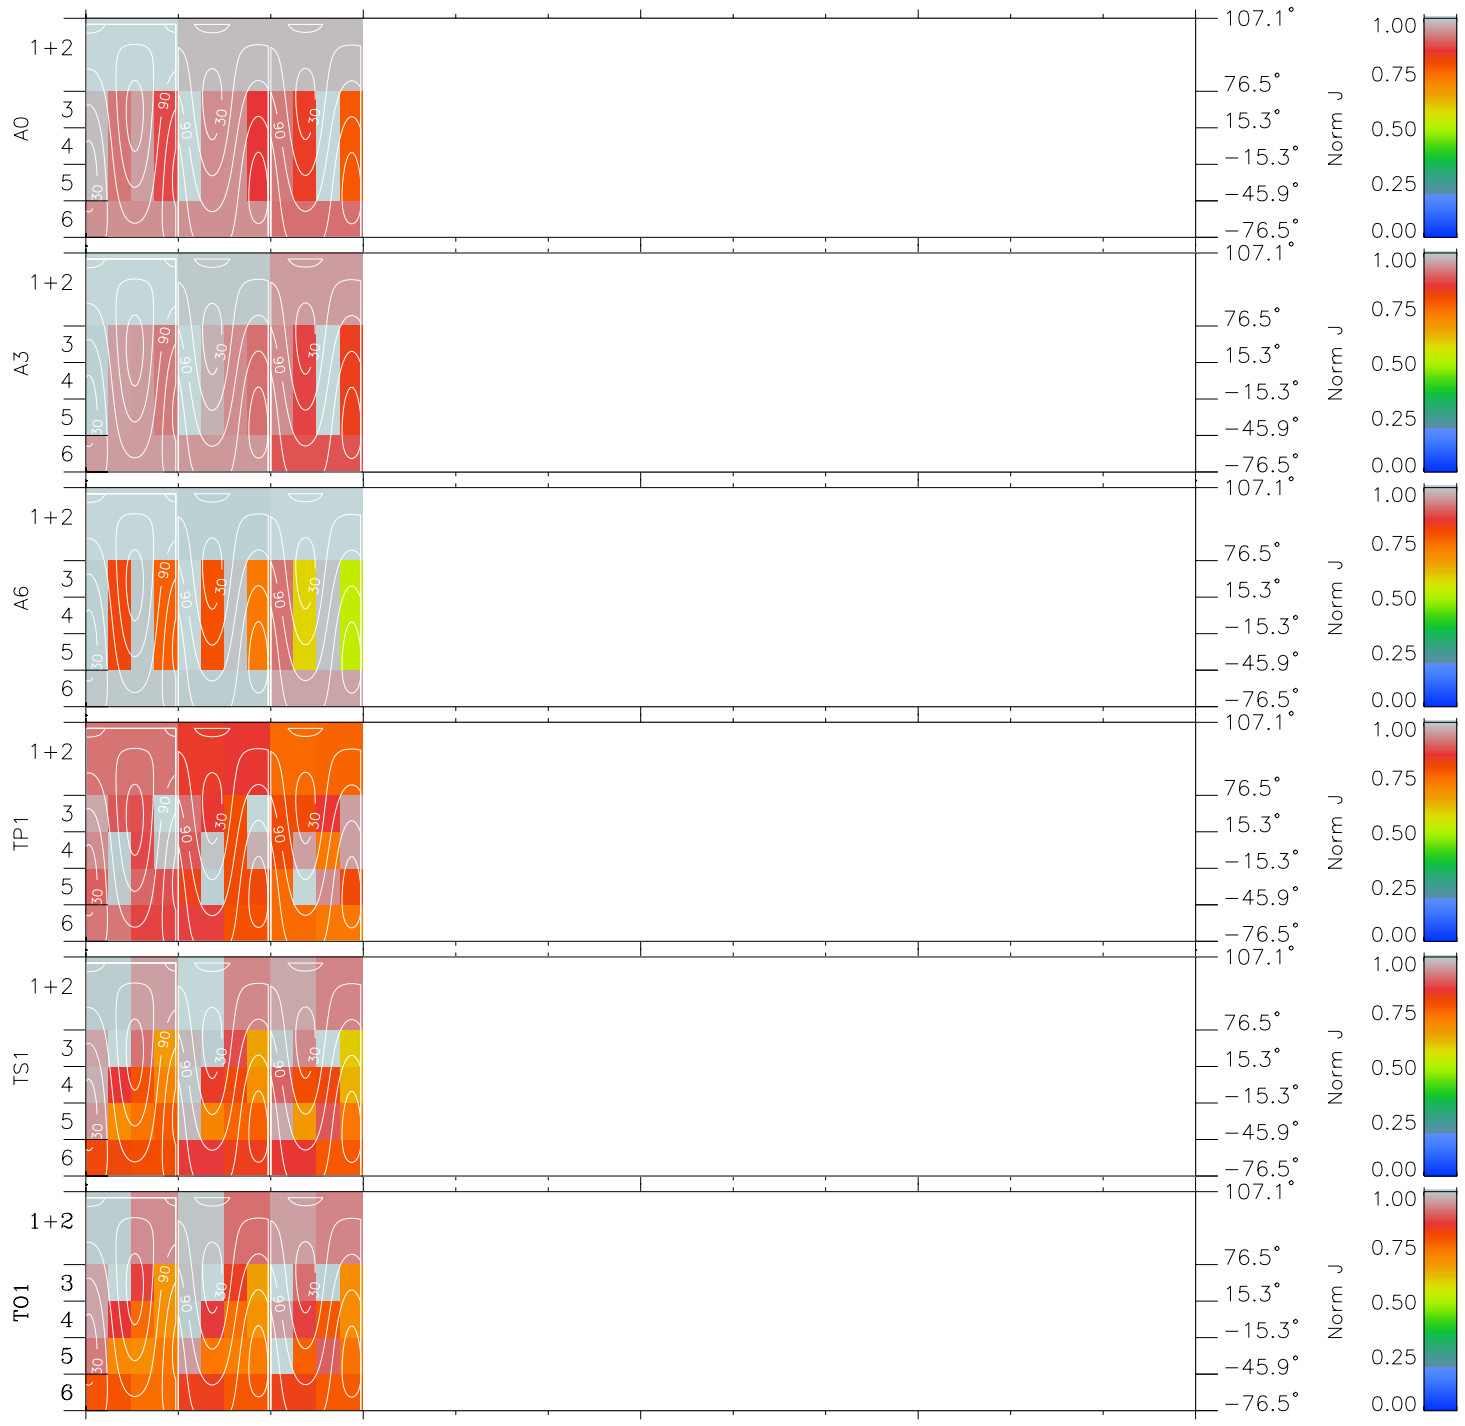

Galileo EPD Real Time All-Sky Anisotropies 98326

Software Version: RTSKY_NORM V 1.20
 Data Production: 06-03-00
 Plot Production: Sun Sep 16 15:45:21 2001
 Color File: wondr3
 Geofactor File: 1.1

00:00:00 1998-326	326-06	326-12	326-18	00:00:00 1998-327	
+	+	+	+	+	X JSE(R _j)
6.31	8.62	10.61	12.60	14.59	Y JSE(R _j)
-7.98	-2.90	2.42	7.74	13.07	Z JSE(R _j)
-0.06	-0.26	-0.45	-0.64	-0.83	

◇ = Jupiter look direction
 □ = Corotation look direction