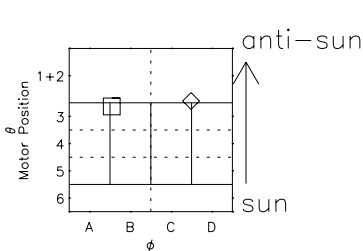

Galileo EPD Real Time All-Sky Anisotropies 98326

Software Version: RTSKY_FLUX V 1.20
 Data Production: 06-03-00
 Plot Production: Sun Sep 16 15:45:15 2001
 Color File: wondr3
 Geofactor File: 1.1

- ◇ = Jupiter look direction
- = Corotation look direction