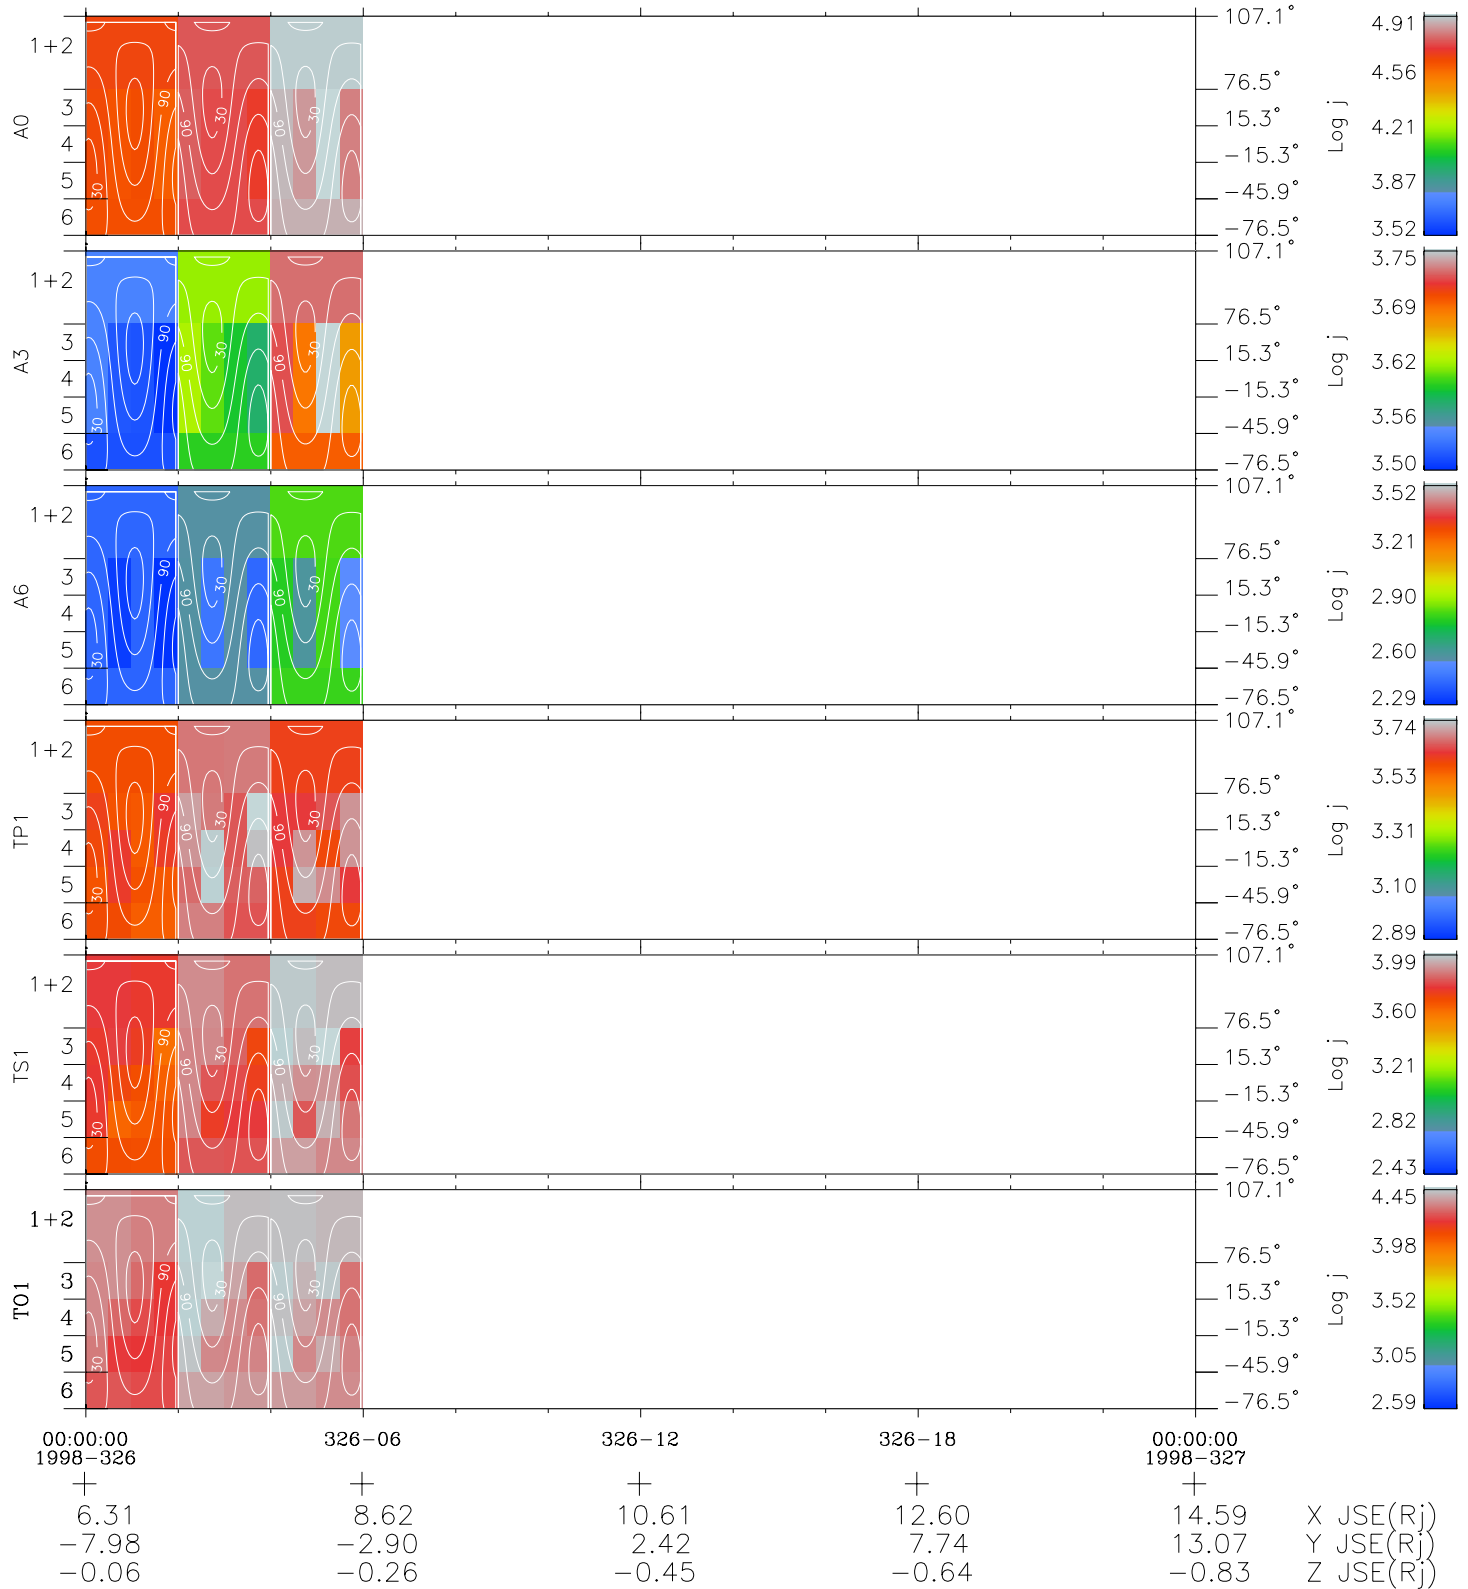

Galileo EPD Real Time All-Sky Anisotropies 98326

Software Version: RTSKY_FLUX V 1.20
 Data Production: 06-03-00
 Plot Production: Sun Sep 16 15:45:15 2001
 Color File: wondr3
 Geofactor File: 1.1

- ◇ = Jupiter look direction
- = Corotation look direction