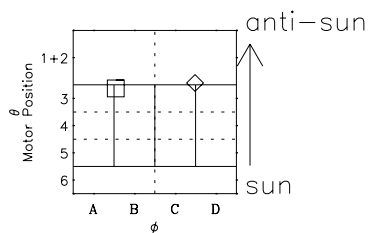

Galileo EPD Real-Time Omni 98326

Software Version: RTLINE_OMNI V 1.20
Data Production: 06-03-00
Plot Production: Sun Sep 16 15:46:04 2001

- ◇ = Jupiter look direction
- = Corotation look direction