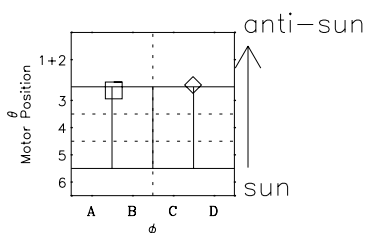

Galileo EPD Real-Time Six-Sector 98326

Software Version: RTLINE_R6 V 1.20
Data Production: 06-03-00
Plot Production: Sun Sep 16 15:46:10 2001

◇ = Jupiter look direction
□ = Corotation look direction