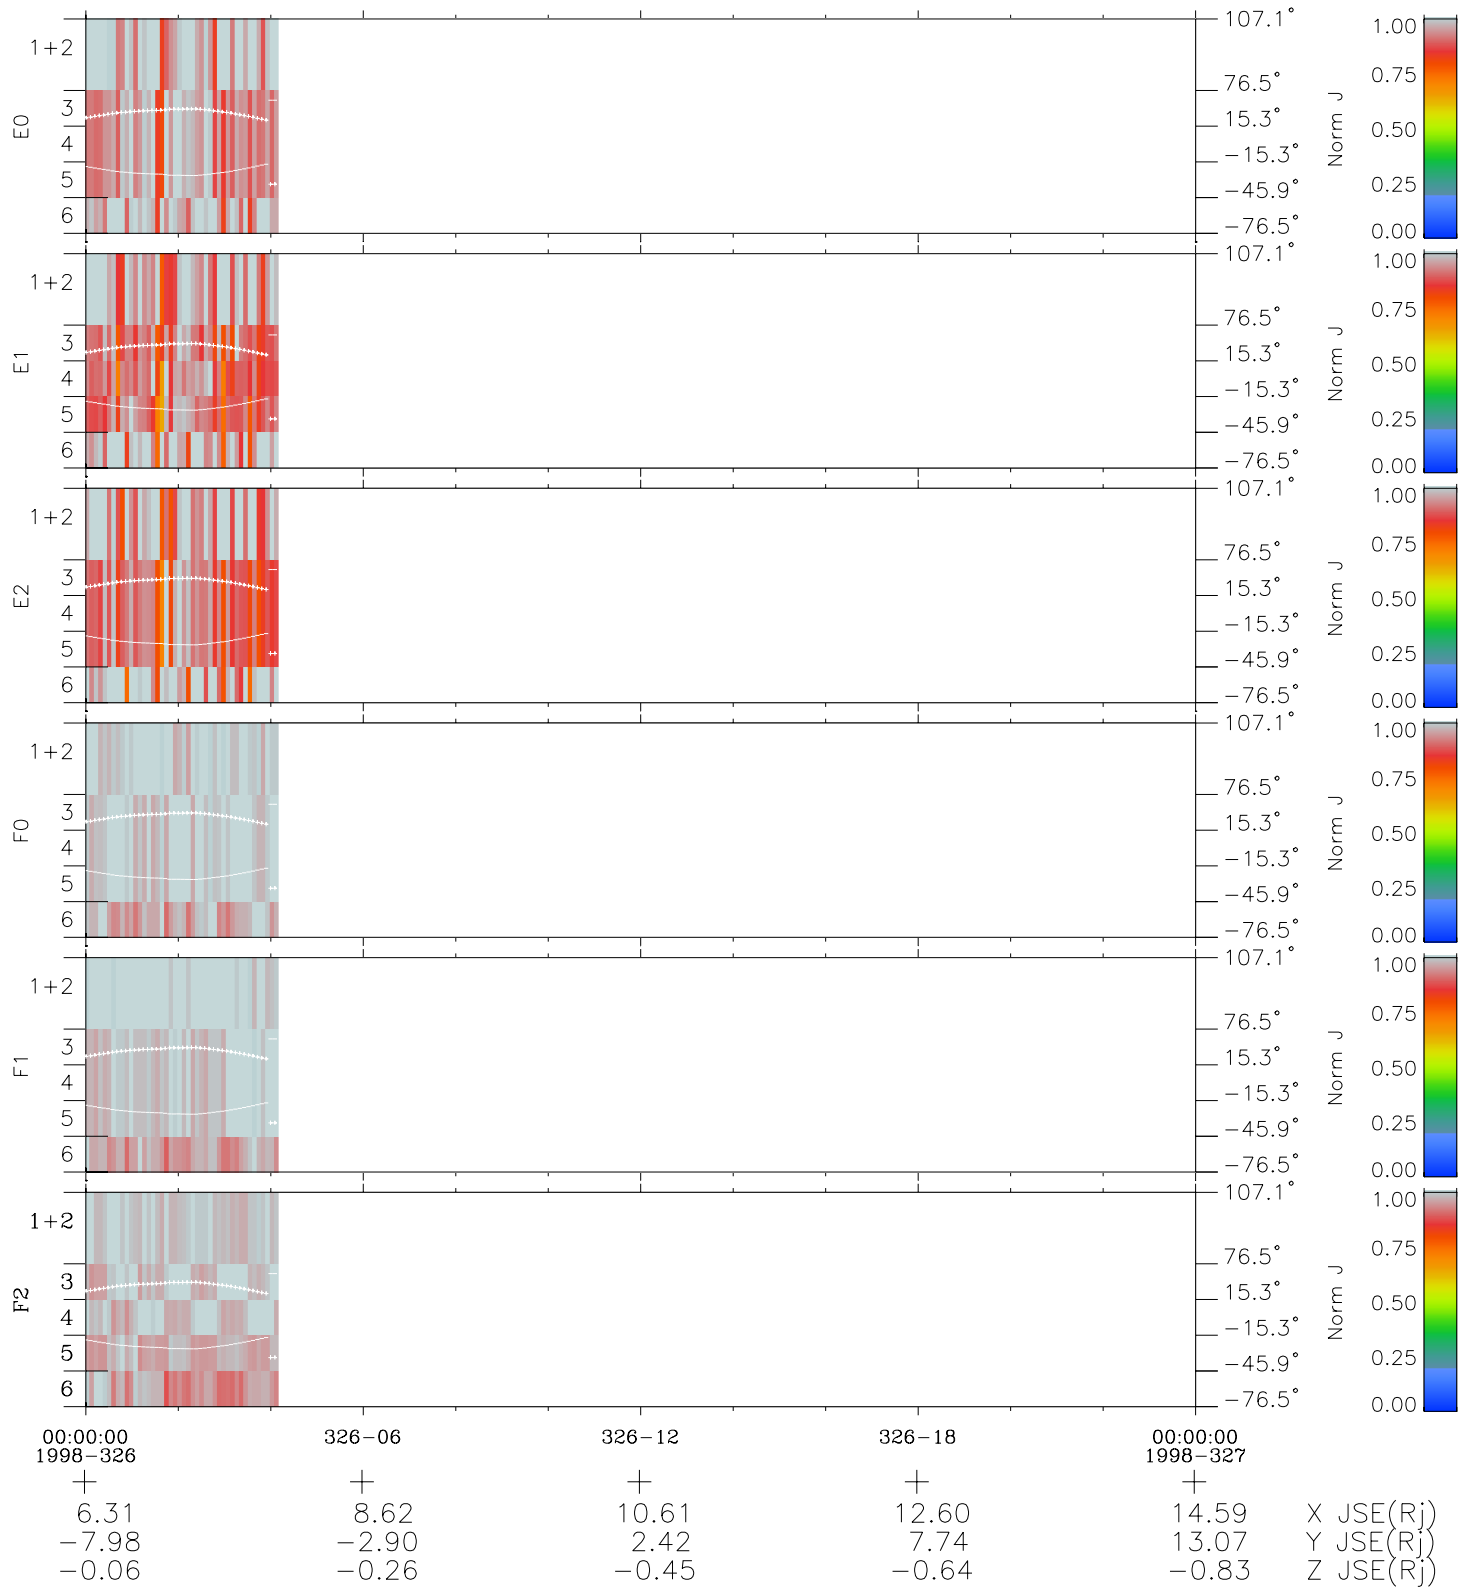

# Galileo EPD Real Elevation Anisotropies 98326

Software Version: RTELEV\_NORM V 1.20  
Data Production: 06-03-00  
Plot Production: Sun Sep 16 15:45:42 2001  
Color File: wondr3  
Geofactor File: 1.1

- ◇ = Jupiter look direction
- = Corotation look direction