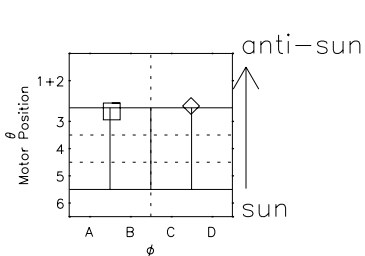

# Galileo EPD Real Elevation Anisotropies 98326

Software Version: RTELEV\_NORM V 1.20  
Data Production: 06-03-00  
Plot Production: Sun Sep 16 15:45:42 2001  
Color File: wondr3  
Geofactor File: 1.1

- ◇ = Jupiter look direction
- = Corotation look direction