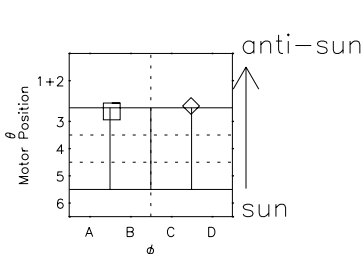

Galileo EPD Real Elevation Anisotropies 98326

Software Version: RTELEV_FLUX V 1.20
Data Production: 06-03-00
Plot Production: Sun Sep 16 15:45:34 2001
Color File: wondr3
Geofactor File: 1.1

- ◇ = Jupiter look direction
- = Corotation look direction