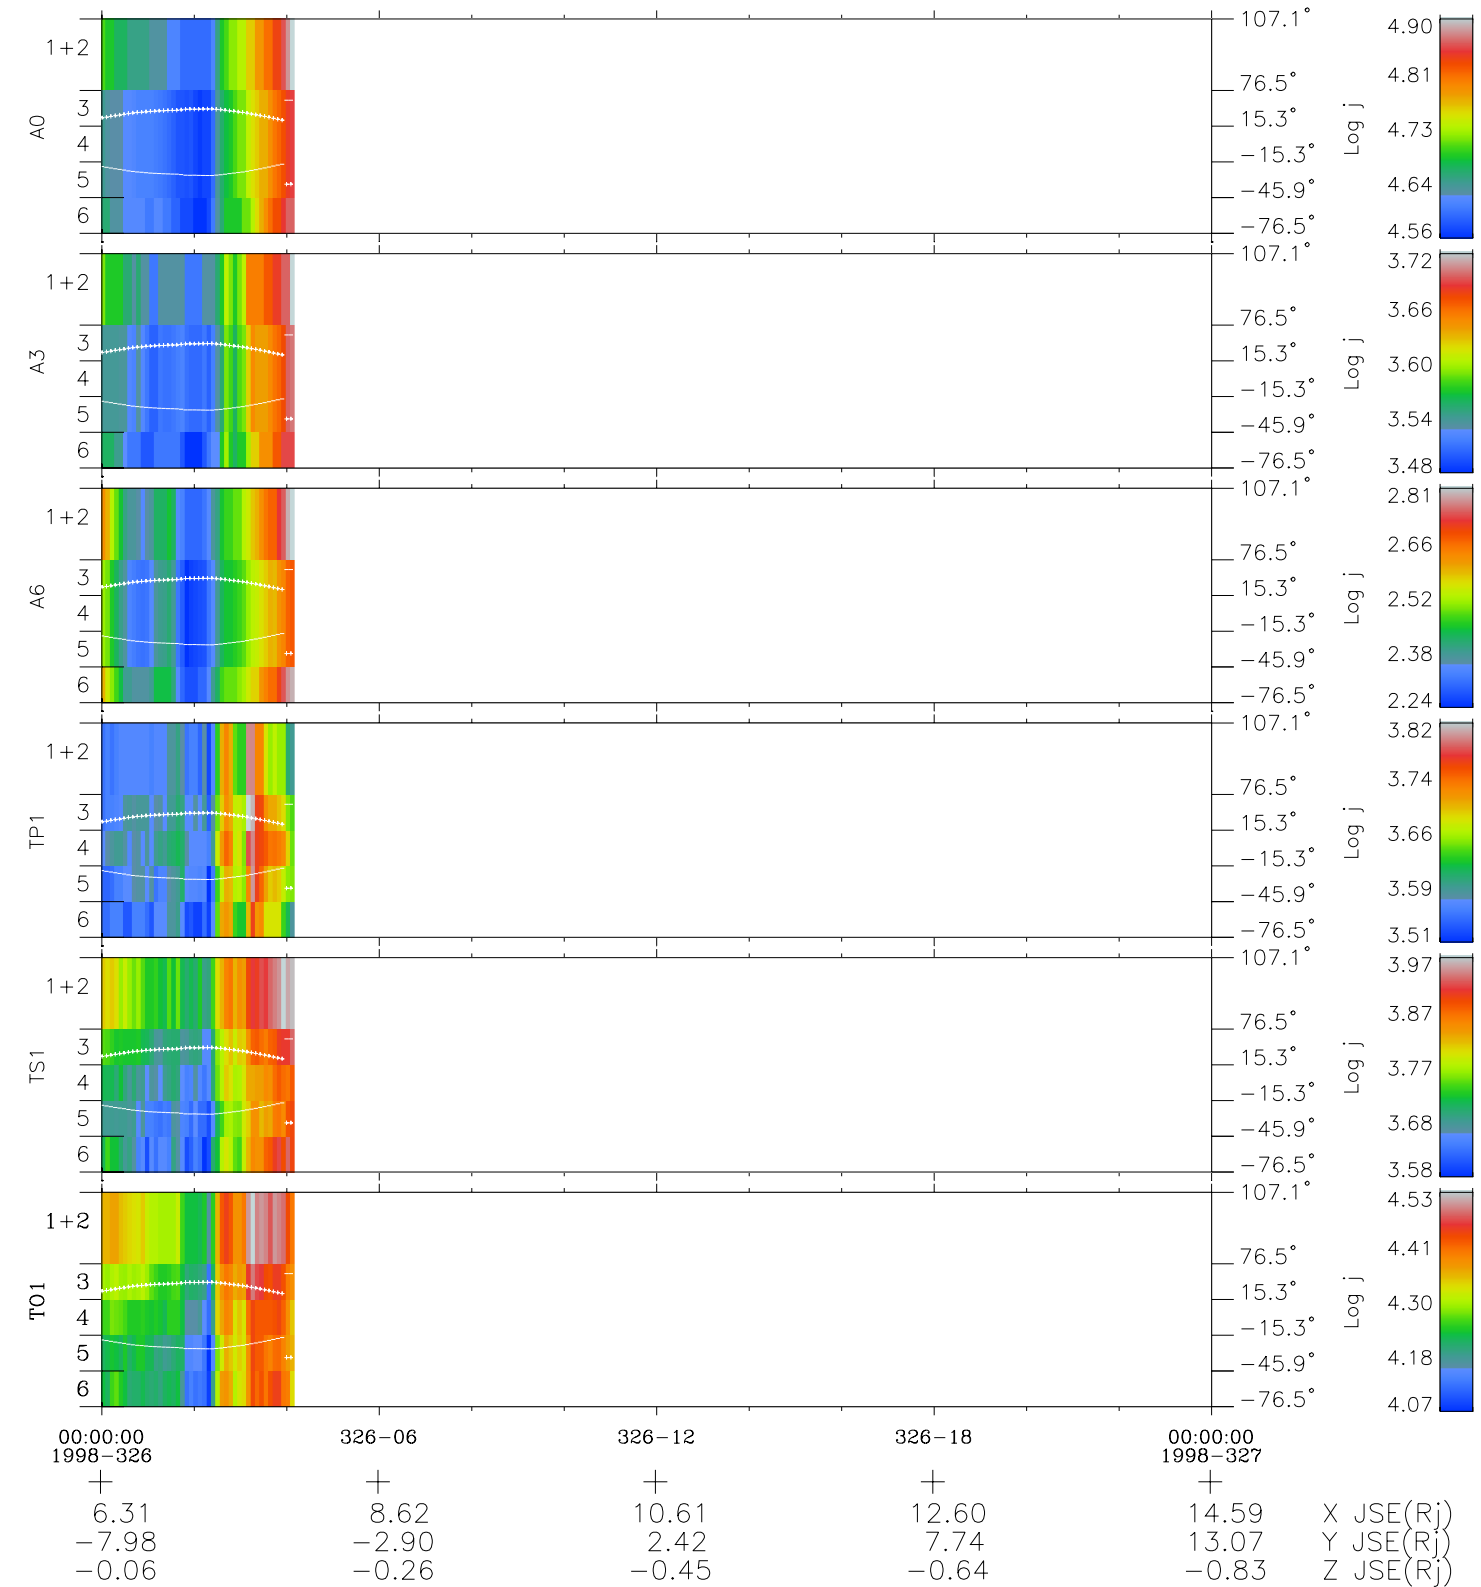

Galileo EPD Real Elevation Anisotropies 98326

Software Version: RTELEV_FLUX V 1.20
Data Production: 06-03-00
Plot Production: Sun Sep 16 15:45:34 2001
Color File: wondr3
Geofactor File: 1.1

- ◇ = Jupiter look direction
- = Corotation look direction