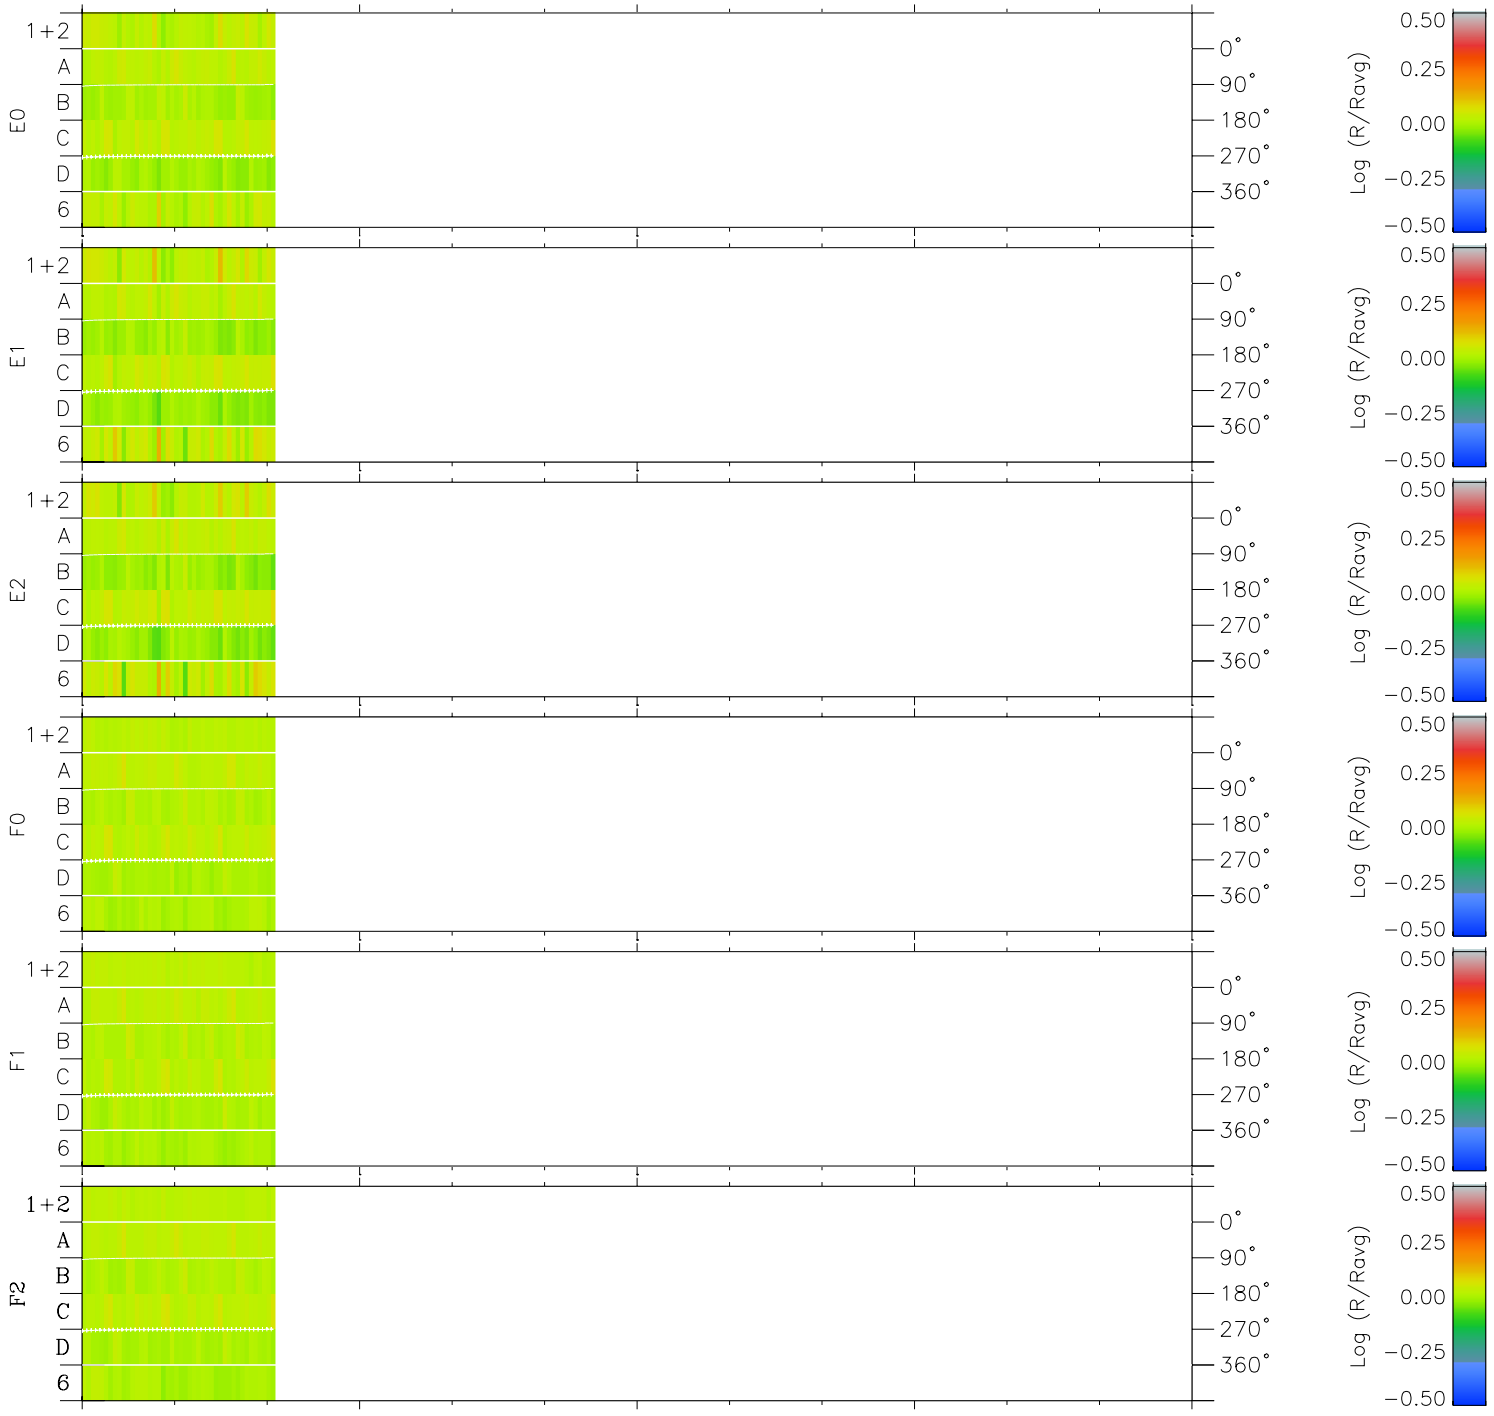

# Galileo EPD Real Time Azimuth Anisotropies 98326

Software Version: RTAZIM\_MEAN V 1.20  
 Data Production: 06-03-00  
 Plot Production: Sun Sep 16 15:45:48 2001  
 Color File: wondr3  
 Geofactor File: 1.1

00:00:00 1998-326	326-06	326-12	326-18	00:00:00 1998-327	
+	+	+	+	+	X JSE(R <sub>j</sub> )
6.31	8.62	10.61	12.60	14.59	Y JSE(R <sub>j</sub> )
-7.98	-2.90	2.42	7.74	13.07	Z JSE(R <sub>j</sub> )
-0.06	-0.26	-0.45	-0.64	-0.83	

- ◇ = Jupiter look direction
- = Corotation look direction