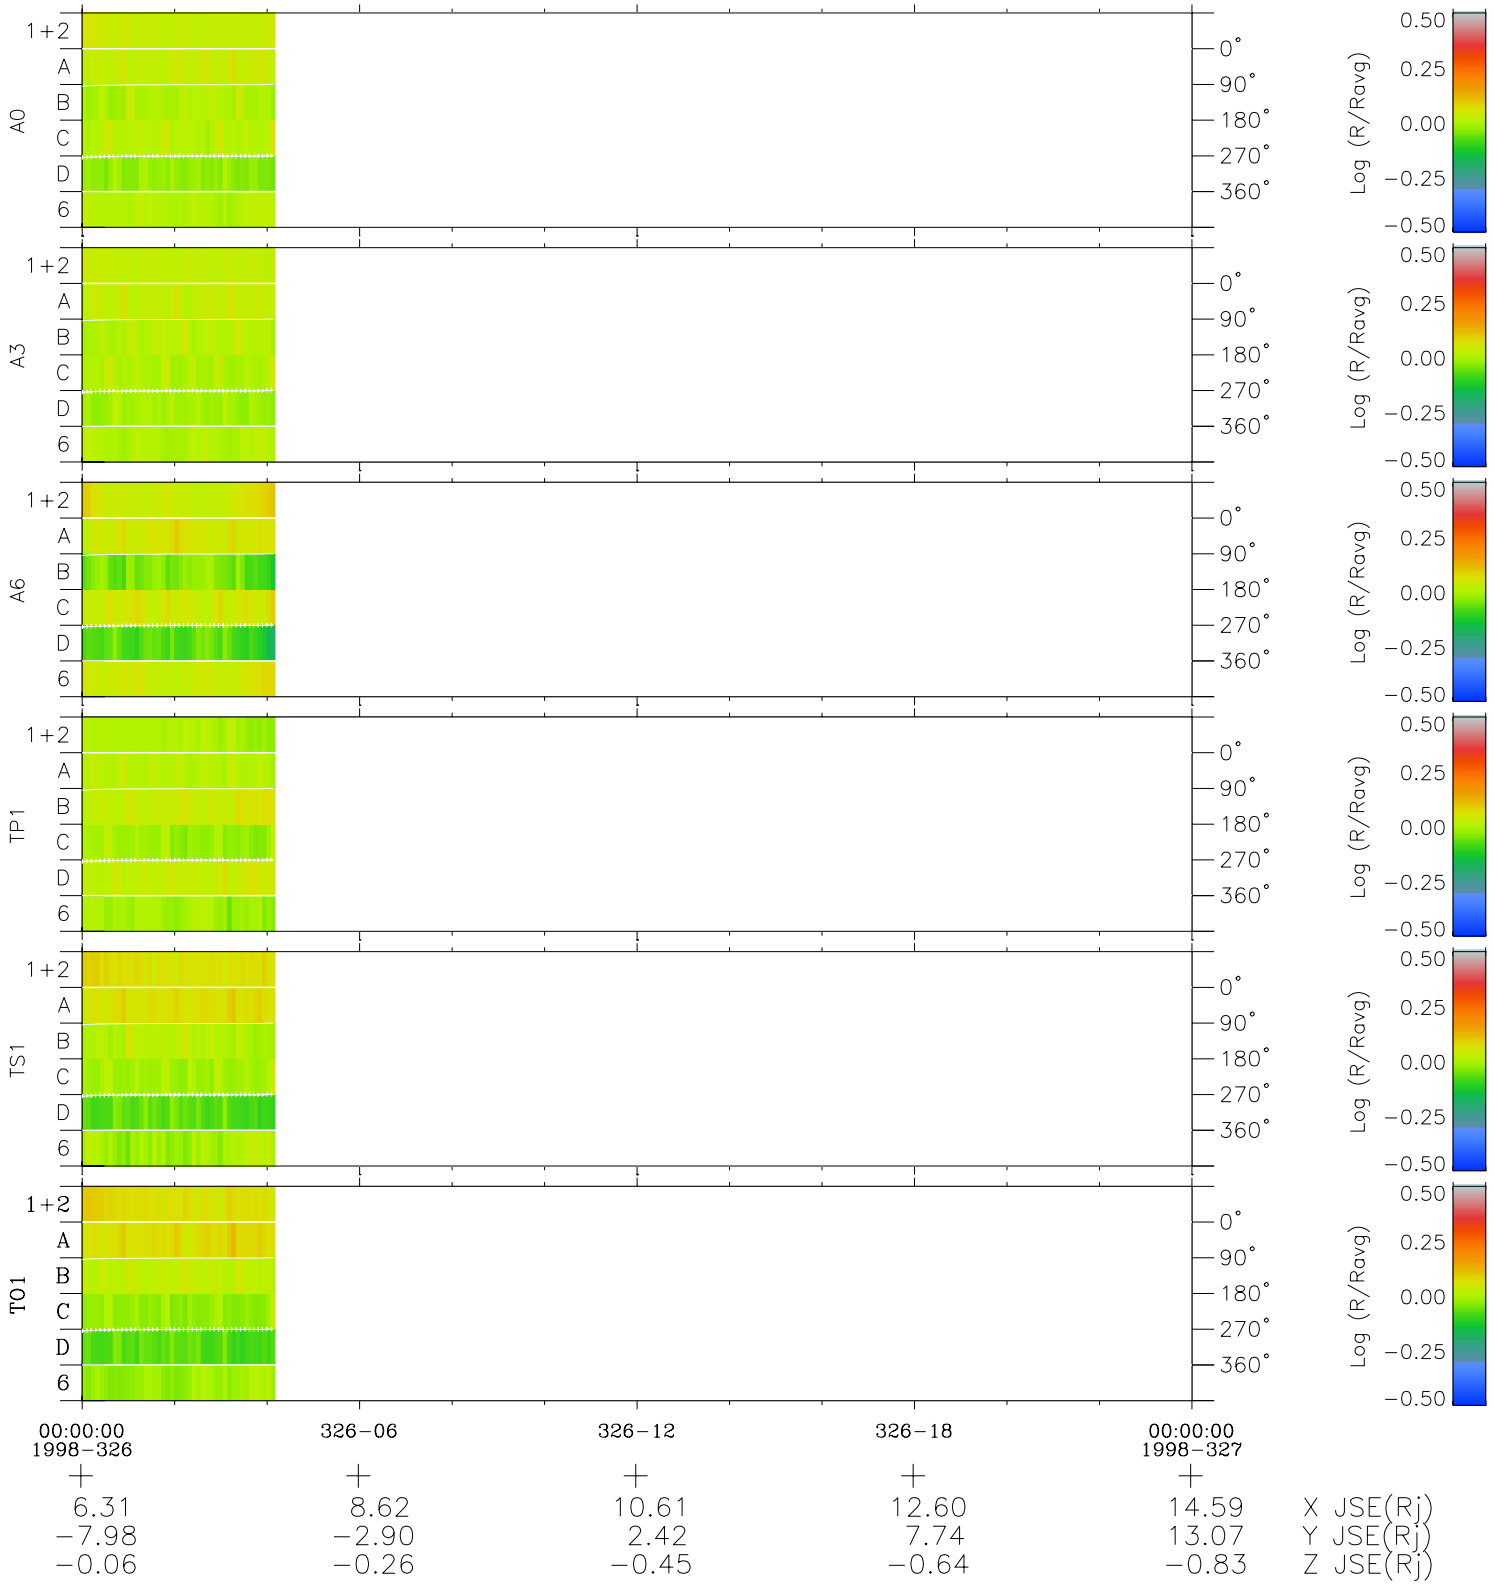

# Galileo EPD Real Time Azimuth Anisotropies 98326

Software Version: RTAZIM\_MEAN V 1.20  
 Data Production: 06-03-00  
 Plot Production: Sun Sep 16 15:45:46 2001  
 Color File: wondr3  
 Geofactor File: 1.1

◇ = Jupiter look direction  
 □ = Corotation look direction