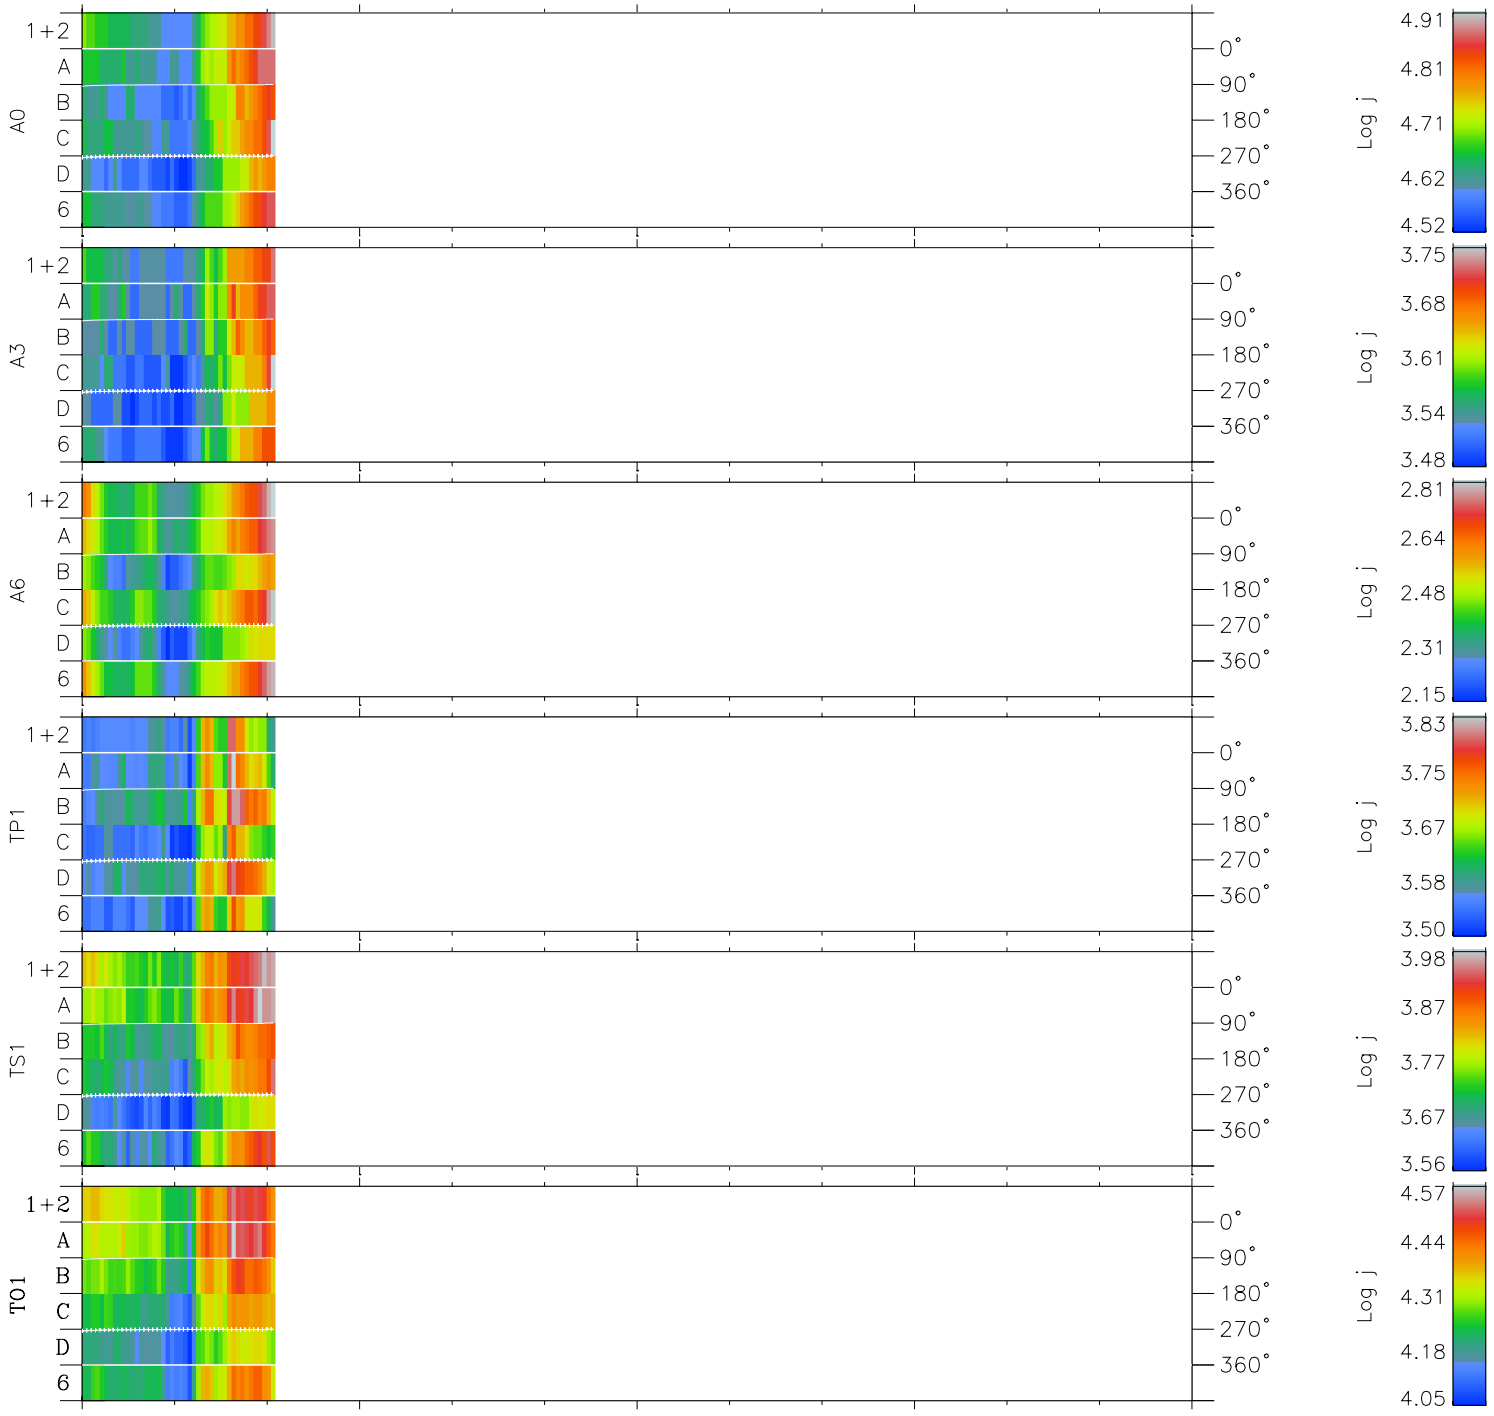

Galileo EPD Real Time Azimuth Anisotropies 98326

Software Version: RTAZIM_FLUX V 1.20
Data Production: 06-03-00
Plot Production: Sun Sep 16 15:45:52 2001
Color File: wondr3
Geofactor File: 1.1

00:00:00 1998-326	326-06	326-12	326-18	00:00:00 1998-327	
+	+	+	+	+	
6.31	8.62	10.61	12.60	14.59	X JSE(R _j)
-7.98	-2.90	2.42	7.74	13.07	Y JSE(R _j)
-0.06	-0.26	-0.45	-0.64	-0.83	Z JSE(R _j)

◇ = Jupiter look direction
□ = Corotation look direction