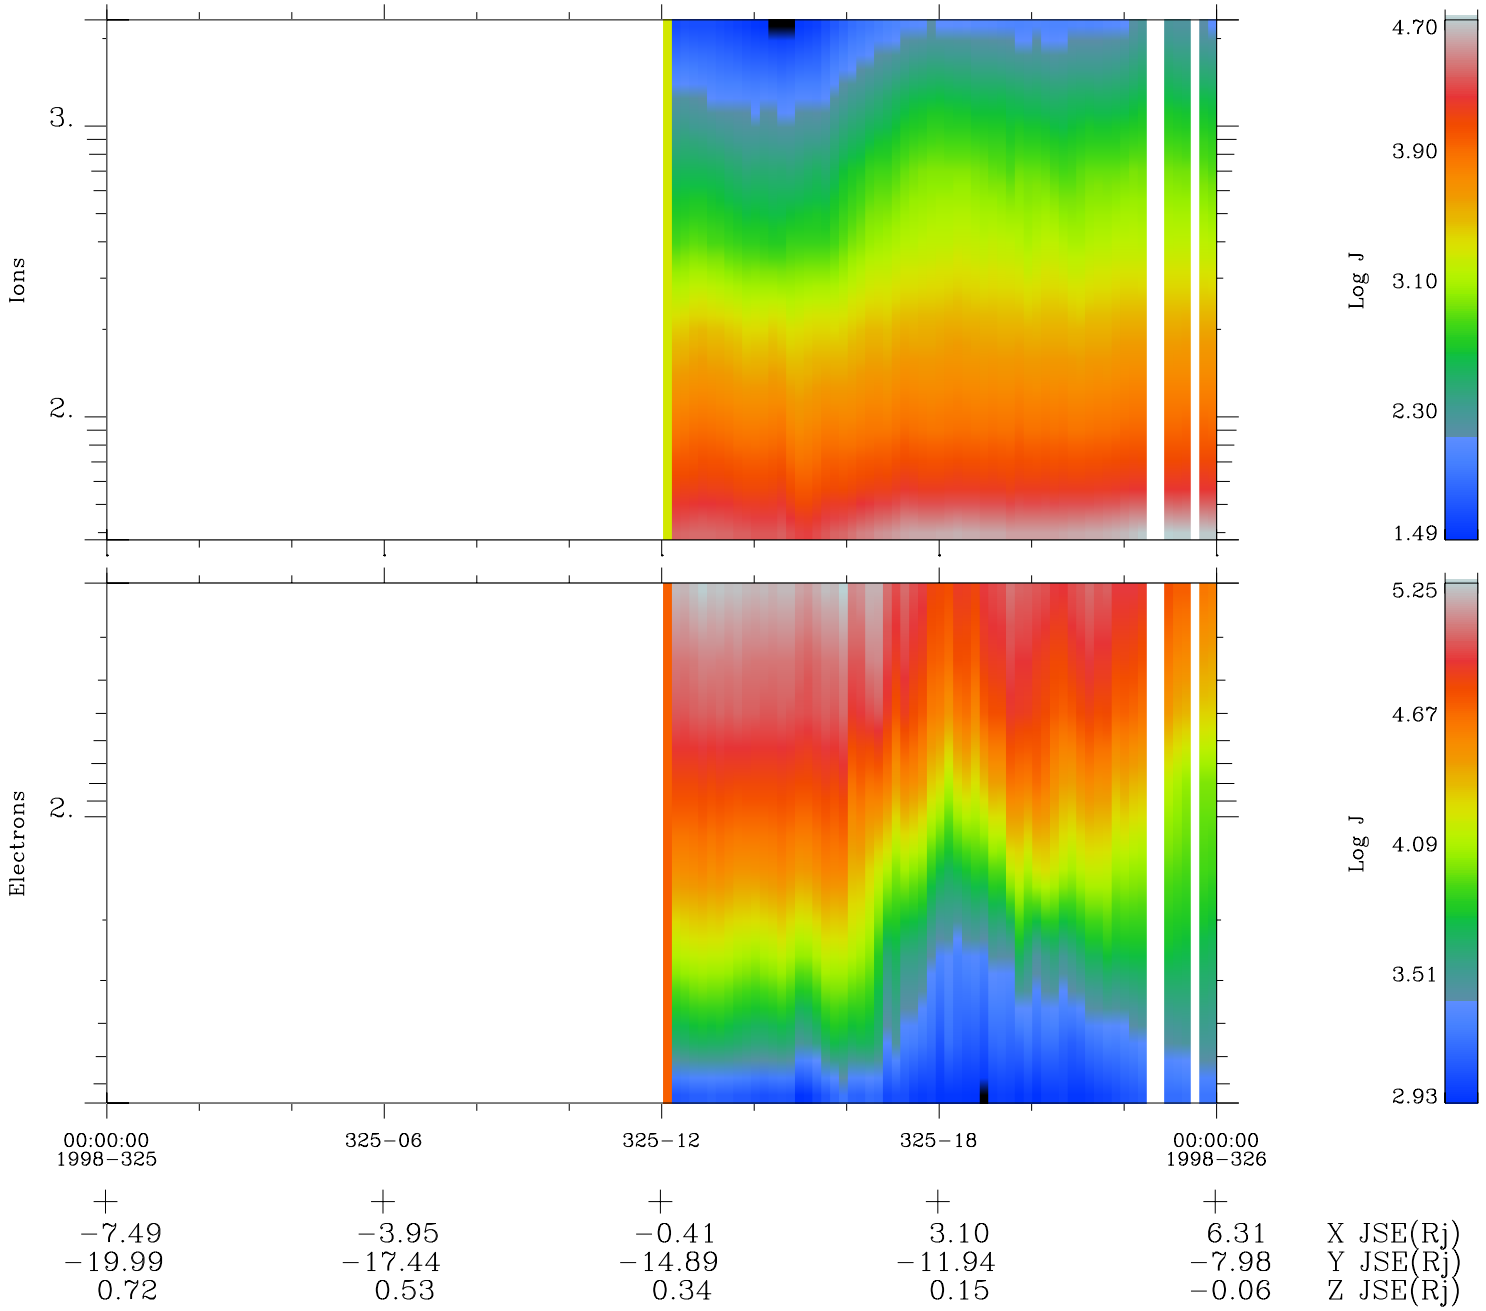

Galileo EPD Real Time Omni Spectrum 98325

Software Version: RTSPEC_OMNI V 1.20
 Data Production: 06-03-00
 Plot Production: Sun Sep 16 15:38:15 2001
 Color File: wondr3
 Geofactor File: 1.1

◇ = Jupiter look direction
 □ = Corotation look direction