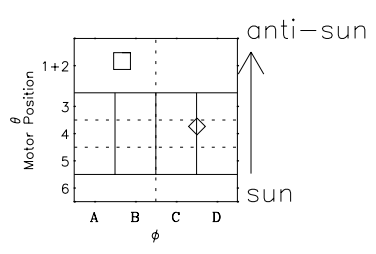

Galileo EPD Real Time Omni Spectrum 98325

Software Version: RTSPEC_OMNI V 1.20
 Data Production: 06-03-00
 Plot Production: Sun Sep 16 15:38:15 2001
 Color File: wondr3
 Geofactor File: 1.1

◇ = Jupiter look direction
 □ = Corotation look direction