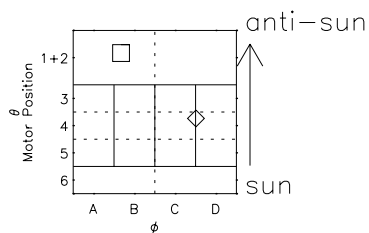

Galileo EPD Real Time R6 Electrons Spectra 98325

Software Version: RTSPEC_R6 V 1.20
 Data Production: 06-03-00
 Plot Production: Sun Sep 16 15:38:11 2001
 Color File: wondr3
 Geofactor File: 1.1

- ◇ = Jupiter look direction
- = Corotation look direction