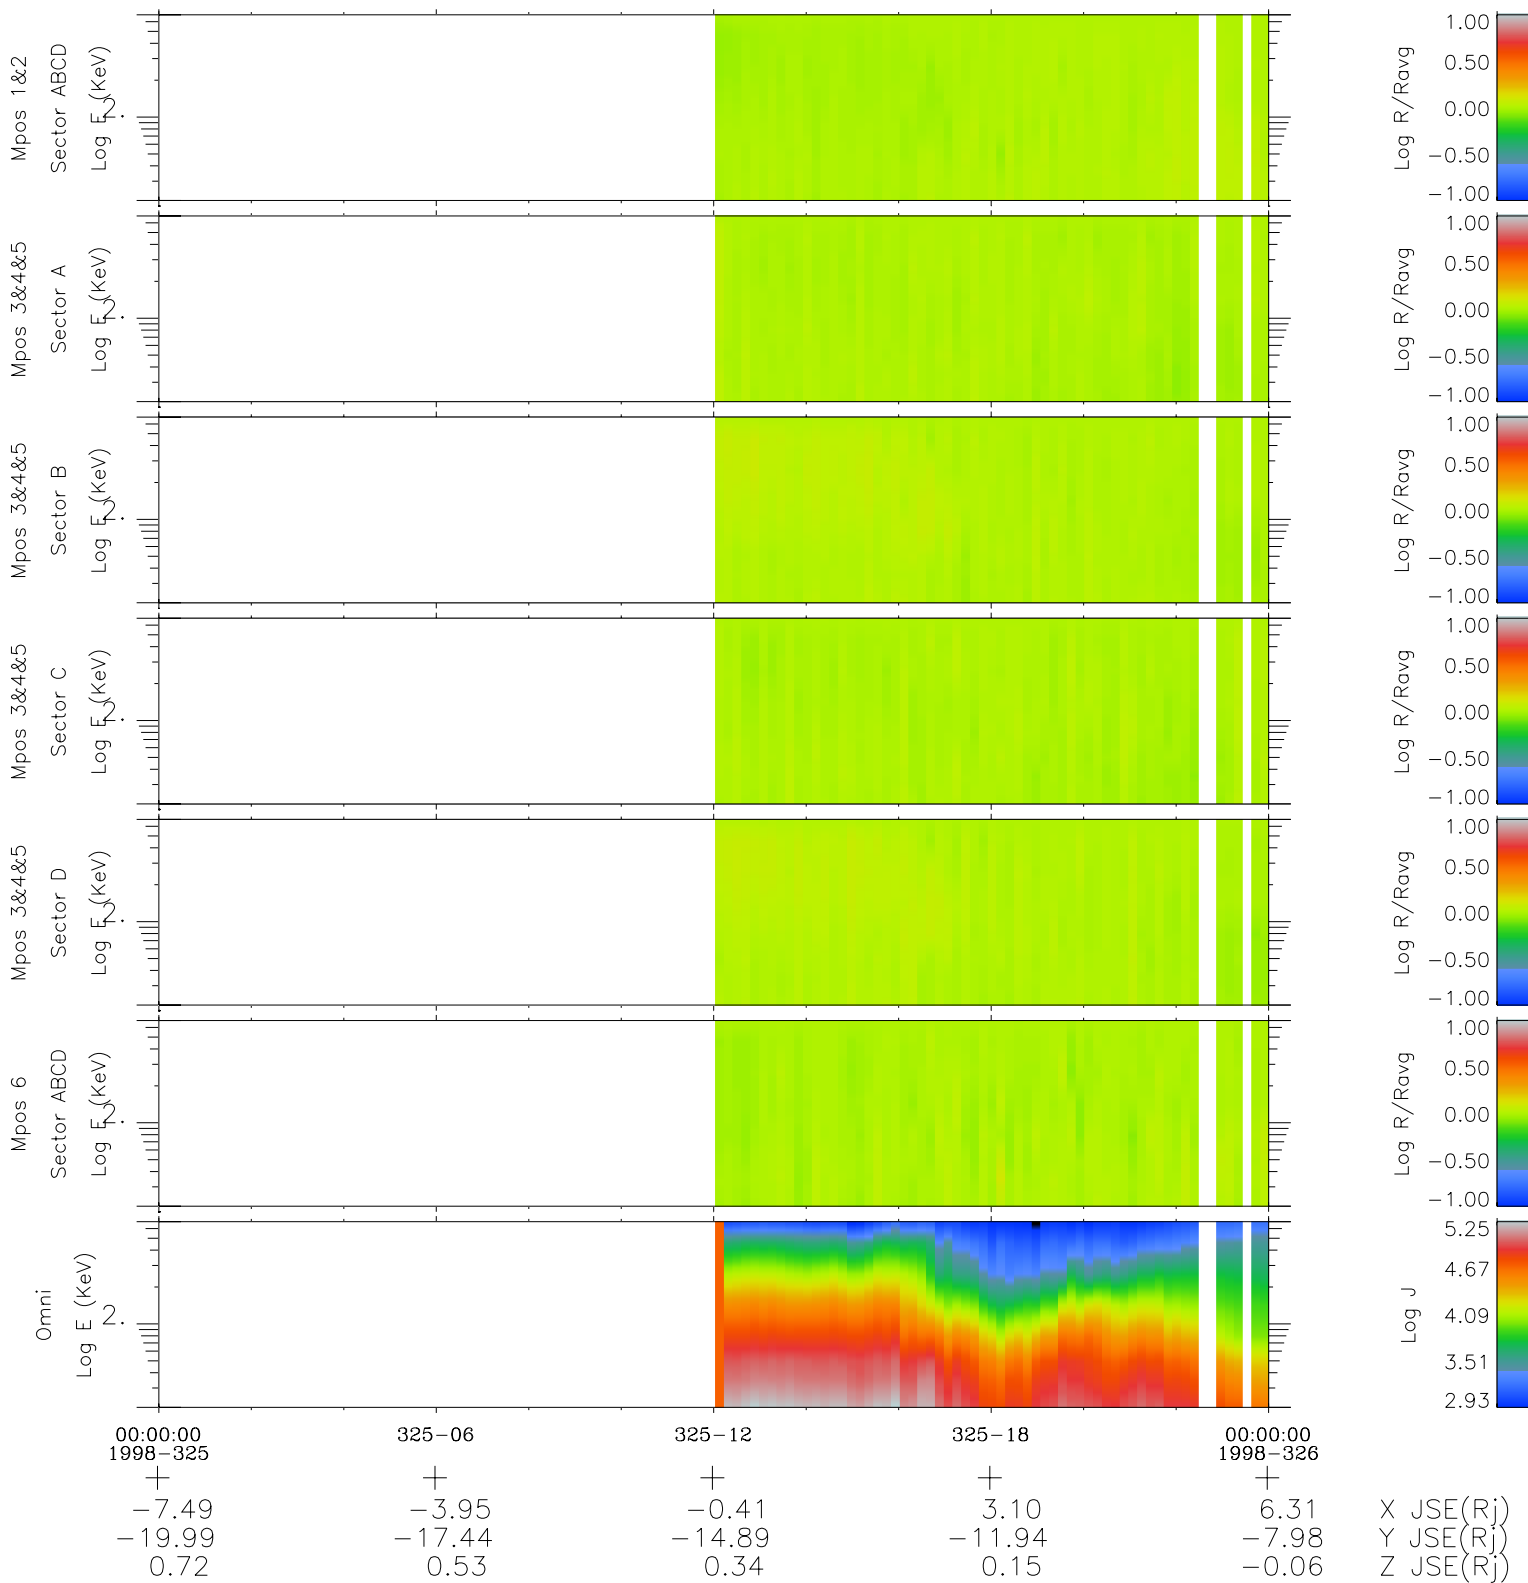

Galileo EPD Real Time R6 Electrons Spectra 98325

Software Version: RTSPEC_R6 V 1.20
 Data Production: 06-03-00
 Plot Production: Sun Sep 16 15:38:11 2001
 Color File: wondr3
 Geofactor File: 1.1

- ◇ = Jupiter look direction
- = Corotation look direction