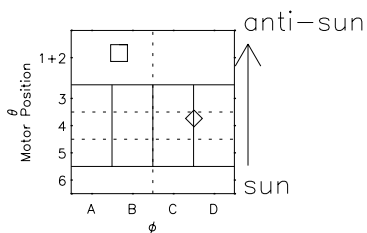

# Galileo EPD Real Time R6 Ions Spectra 98325

Software Version: RTSPEC\_R6 V 1.20  
 Data Production: 06-03-00  
 Plot Production: Sun Sep 16 15:38:06 2001  
 Color File: wondr3  
 Geofactor File: 1.1

- ◇ = Jupiter look direction
- = Corotation look direction