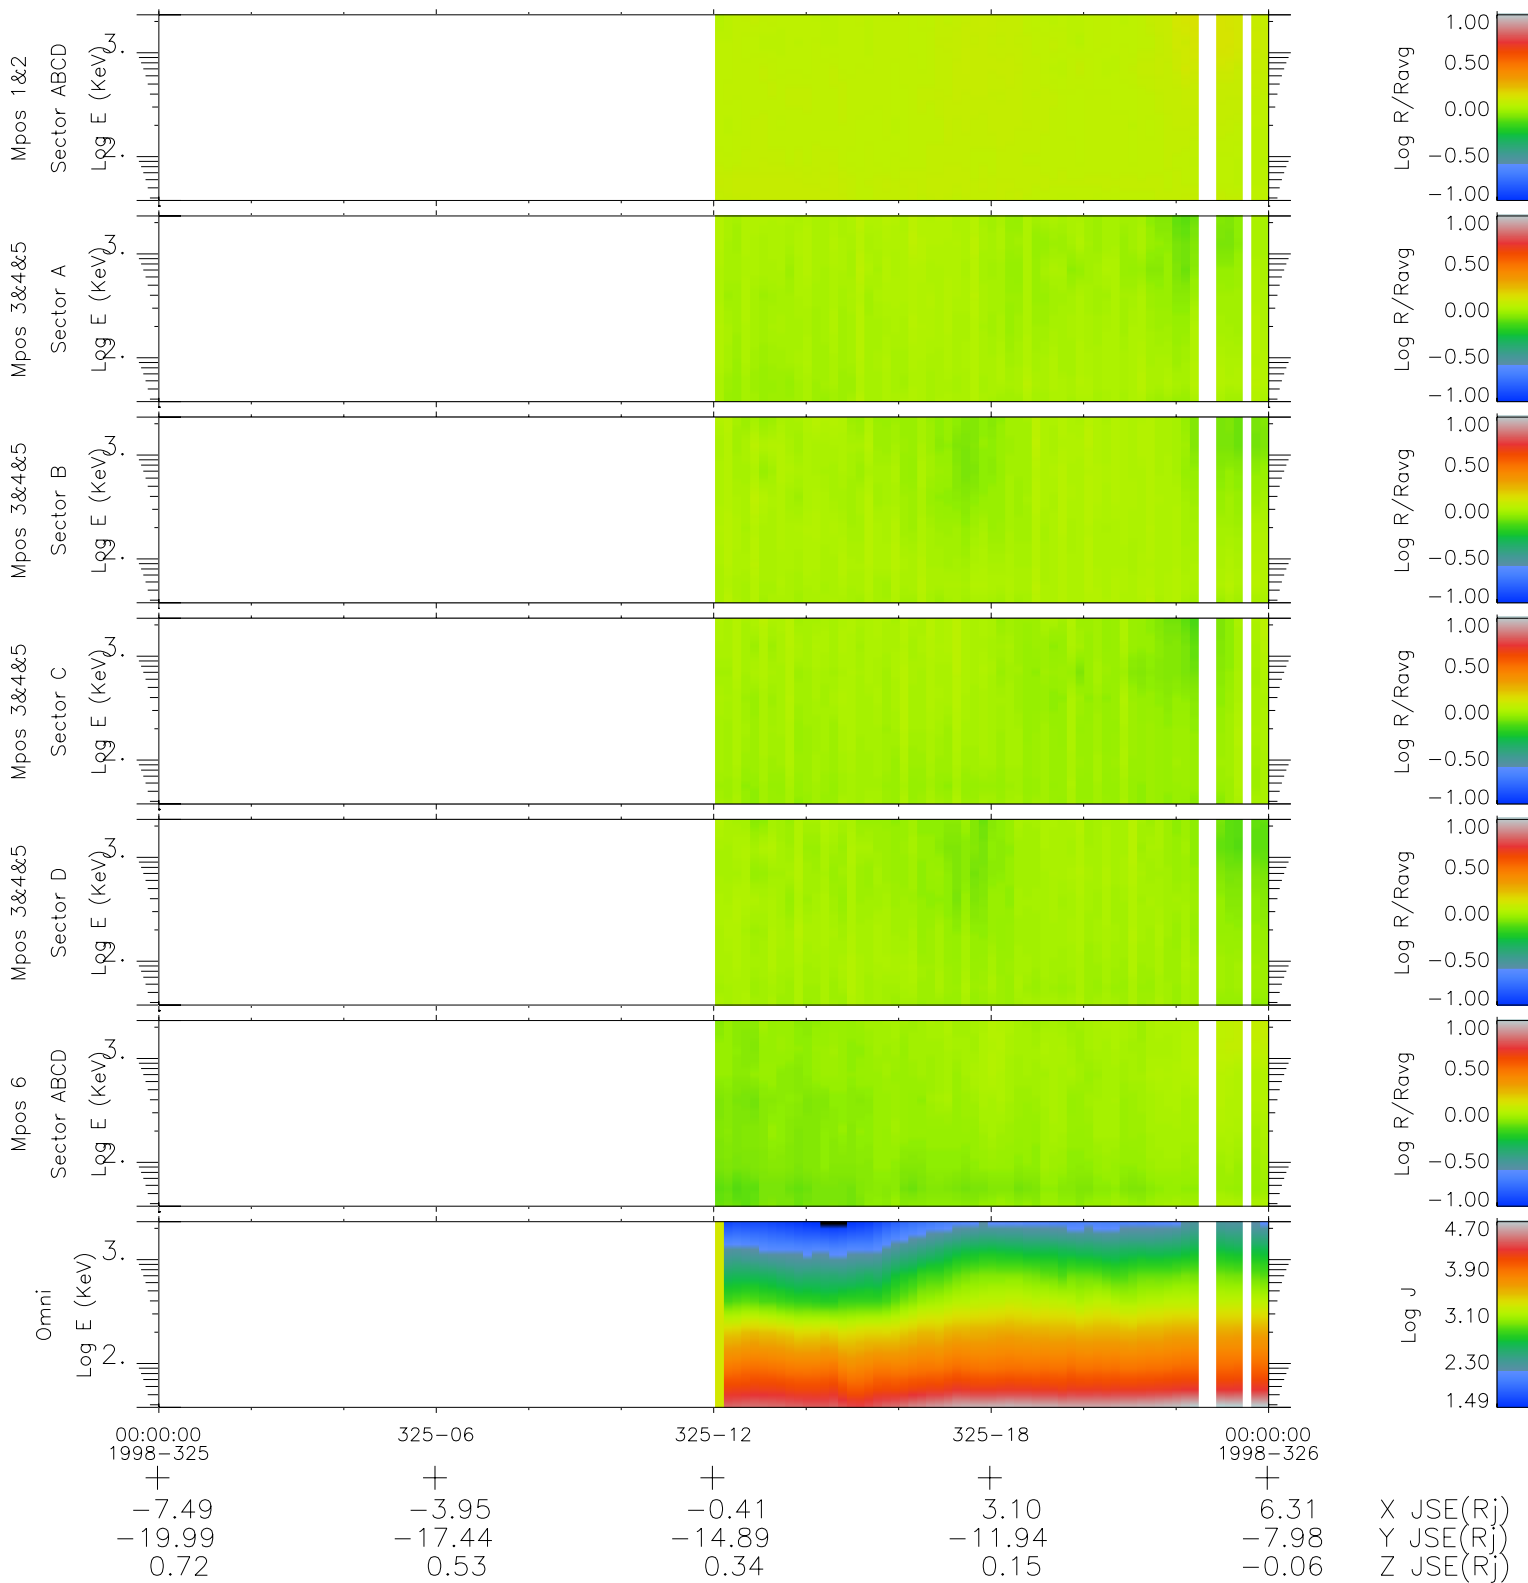

# Galileo EPD Real Time R6 Ions Spectra 98325

Software Version: RTSPEC\_R6 V 1.20  
 Data Production: 06-03-00  
 Plot Production: Sun Sep 16 15:38:06 2001  
 Color File: wondr3  
 Geofactor File: 1.1

- ◇ = Jupiter look direction
- = Corotation look direction