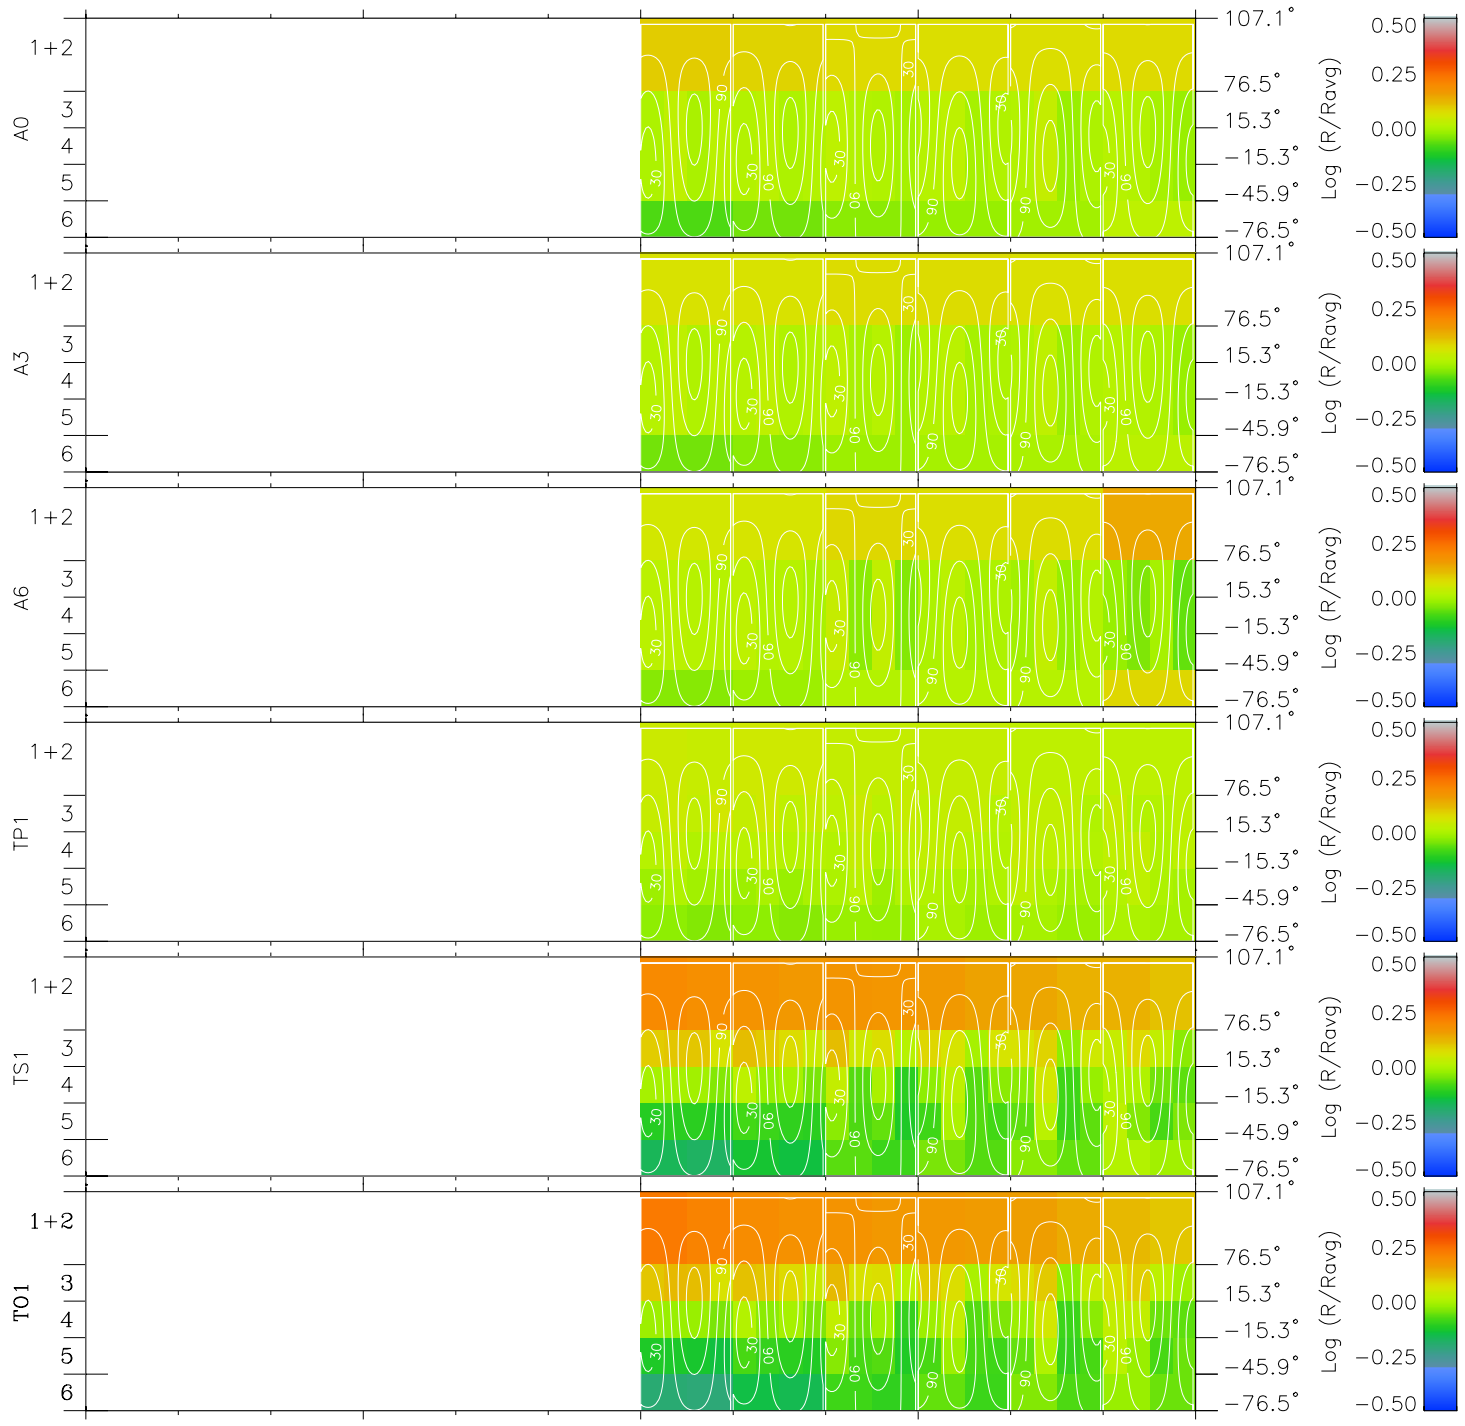

# Galileo EPD Real Time All-Sky Anisotropies 98325

Software Version: RTSKY\_MEAN V 1.20  
Data Production: 06-03-00  
Plot Production: Sun Sep 16 15:38:20 2001  
Color File: wondr3  
Geofactor File: 1.1

00:00:00 1998-325	325-06	325-12	325-18	00:00:00 1998-326	
+	+	+	+	+	X JSE(R <sub>j</sub> )
-7.49	-3.95	-0.41	3.10	6.31	Y JSE(R <sub>j</sub> )
-19.99	-17.44	-14.89	-11.94	-7.98	Z JSE(R <sub>j</sub> )
0.72	0.53	0.34	0.15	-0.06	

- ◇ = Jupiter look direction
- = Corotation look direction