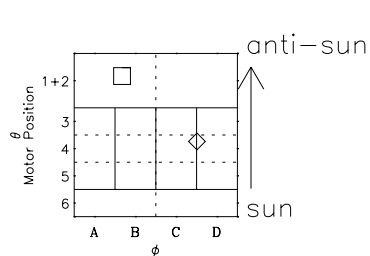

Galileo EPD Real-Time Omni 98325

Software Version: RTLINE_OMNI V 1.20
Data Production: 06-03-00
Plot Production: Sun Sep 16 15:39:27 2001

◇ = Jupiter look direction
□ = Corotation look direction