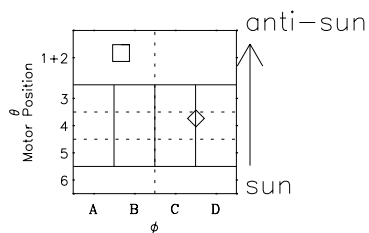

Galileo EPD Real-Time Omni 98325

Software Version: RTLINE_OMNI V 1.20
Data Production: 06-03-00
Plot Production: Sun Sep 16 15:39:27 2001

- ◇ = Jupiter look direction
- = Corotation look direction