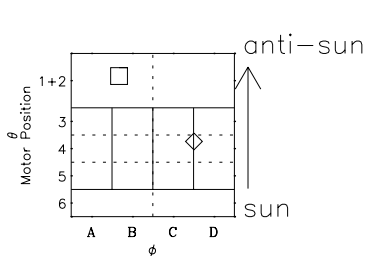

Galileo EPD Real-Time Six-Sector 98325

Software Version: RTLINE_R6 V 1.20
Data Production: 06-03-00
Plot Production: Sun Sep 16 15:39:32 2001

◇ = Jupiter look direction
□ = Corotation look direction