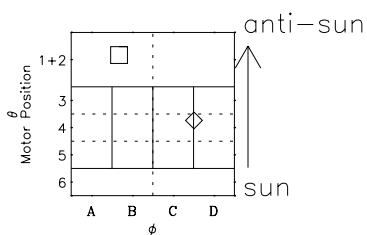

Galileo EPD Real-Time Six-Sector 98325

Software Version: RTLINE_R6 V 1.20
Data Production: 06-03-00
Plot Production: Sun Sep 16 15:39:32 2001

◇ = Jupiter look direction
□ = Corotation look direction