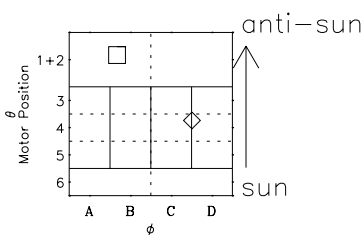

Galileo EPD Real-Time Six-Sector 98325

Software Version: RTLINE_R6 V 1.20
Data Production: 06-03-00
Plot Production: Sun Sep 16 15:39:31 2001

◇ = Jupiter look direction
□ = Corotation look direction