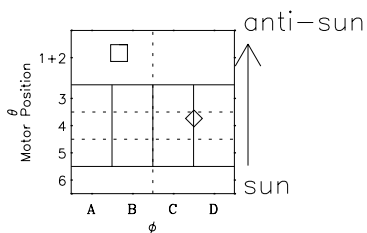

# Galileo EPD Real-Time Six-Sector 98325

Software Version: RTLINE\_R6 V 1.20  
Data Production: 06-03-00  
Plot Production: Sun Sep 16 15:39:31 2001

◇ = Jupiter look direction  
□ = Corotation look direction