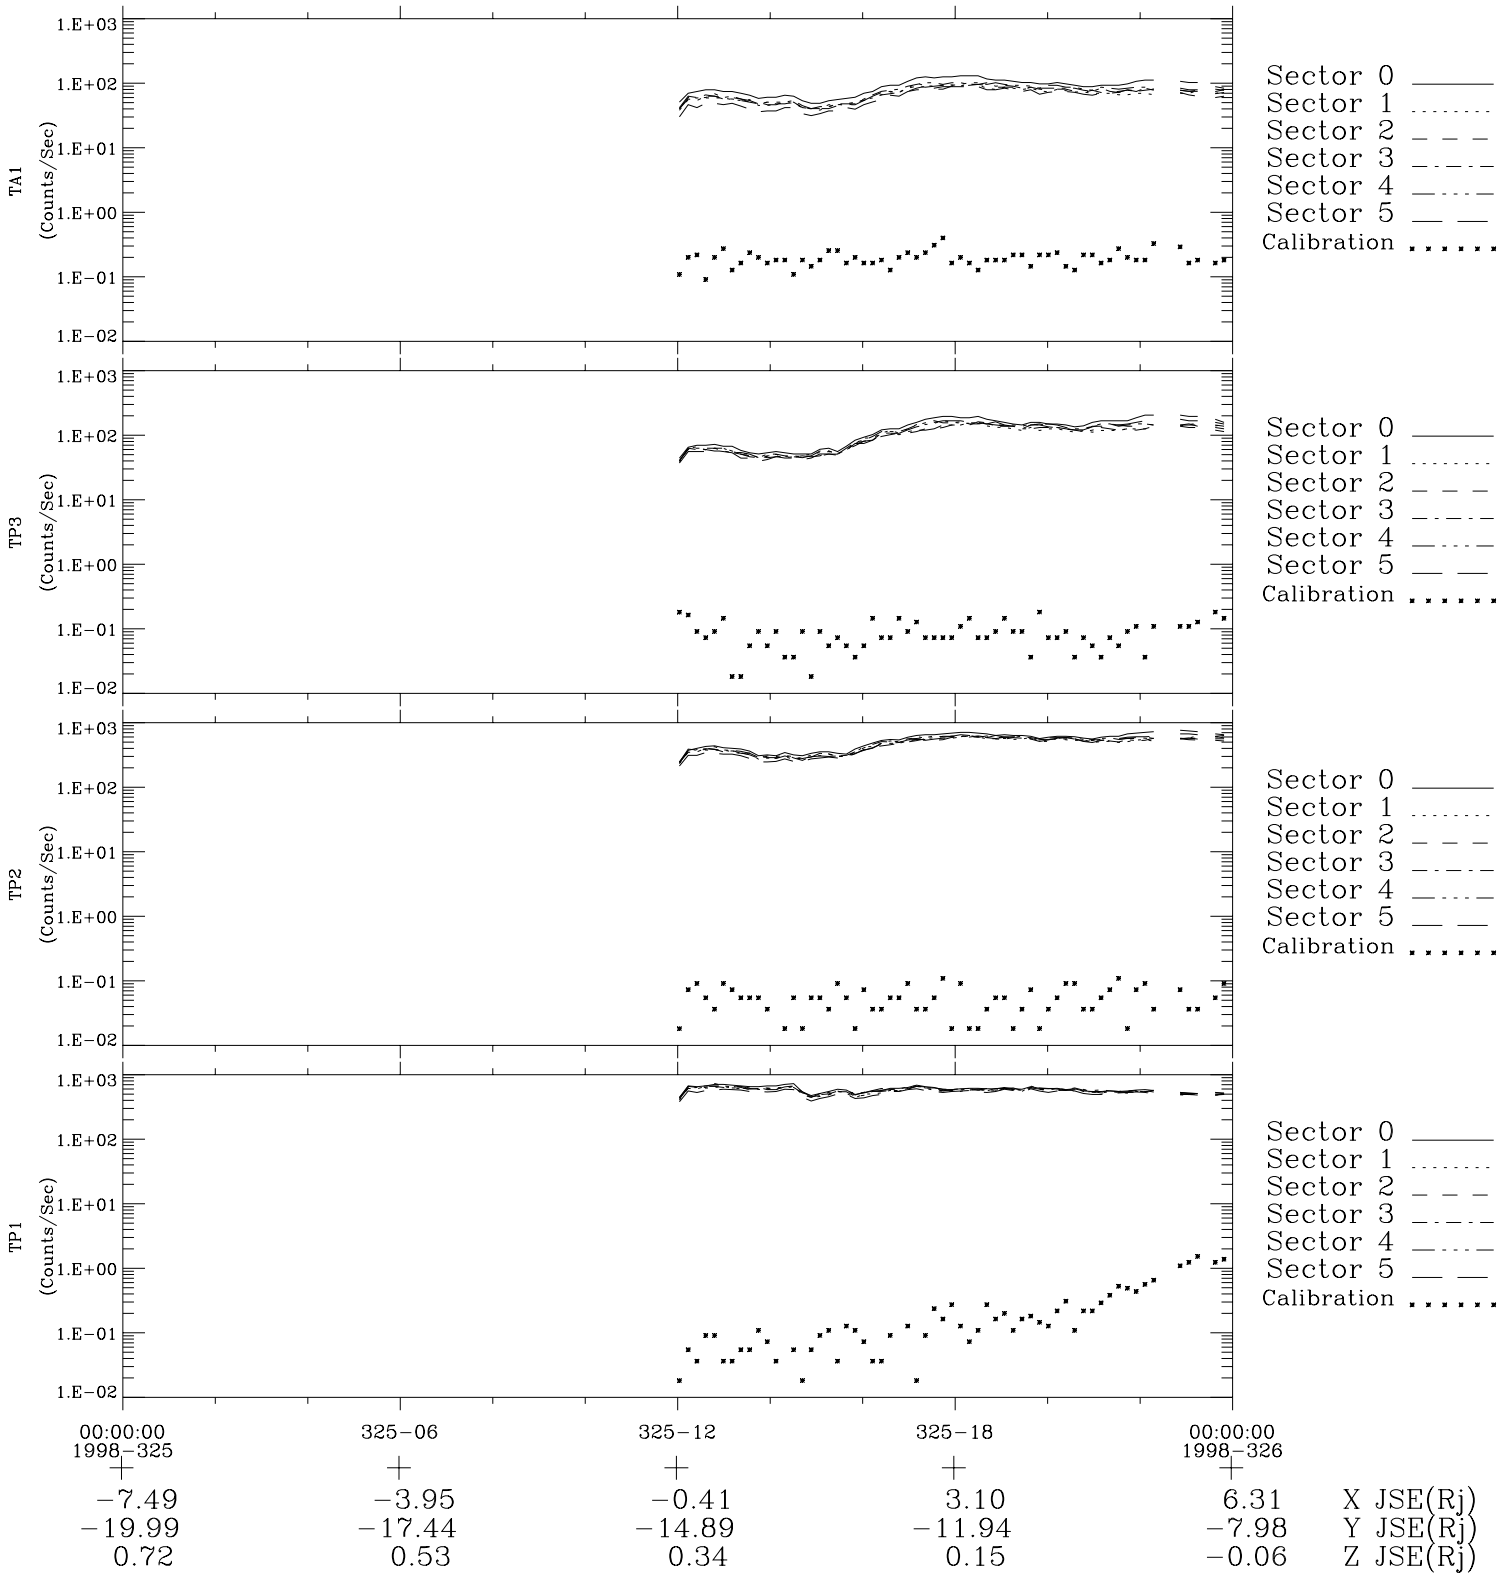

# Galileo EPD Real-Time Six-Sector 98325

Software Version: RTLINE\_R6 V 1.20  
Data Production: 06-03-00  
Plot Production: Sun Sep 16 15:39:31 2001

◇ = Jupiter look direction  
□ = Corotation look direction