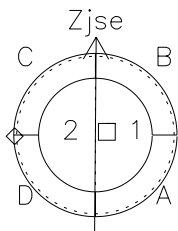

# Galileo EPD Real-Time Six-Sector 98325

Software Version: RTLINE\_R6 V 1.20  
Data Production: 06-03-00  
Plot Production: Sun Sep 16 15:39:31 2001

◇ = Jupiter look direction  
□ = Corotation look direction