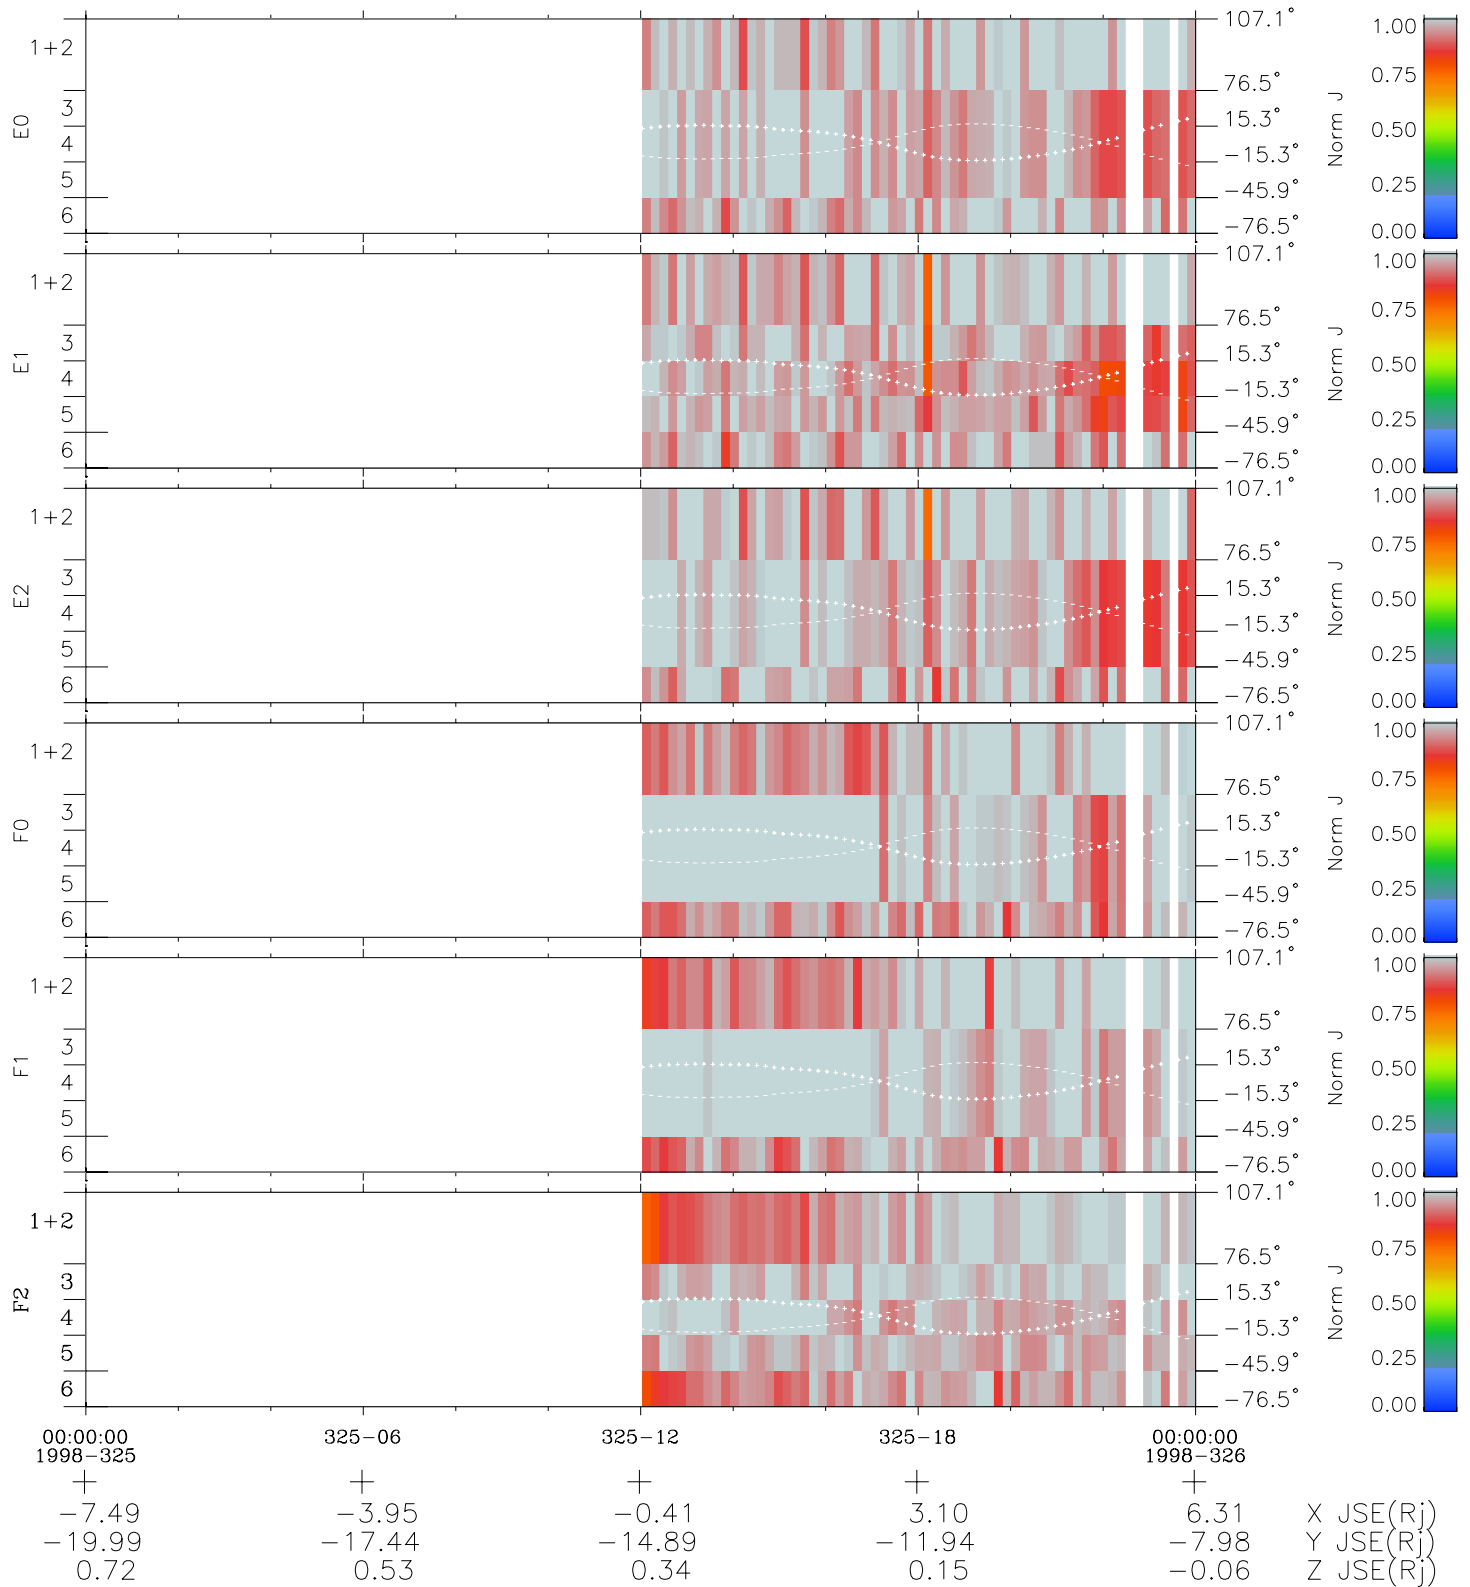

# Galileo EPD Real Elevation Anisotropies 98325

Software Version: RTELEV\_NORM V 1.20  
Data Production: 06-03-00  
Plot Production: Sun Sep 16 15:39:02 2001  
Color File: wondr3  
Geofactor File: 1.1

- ◇ = Jupiter look direction
- = Corotation look direction