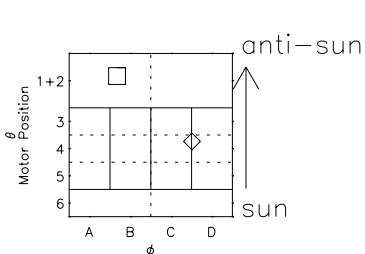

# Galileo EPD Real Elevation Anisotropies 98325

Software Version: RTELEV\_NORM V 1.20  
Data Production: 06-03-00  
Plot Production: Sun Sep 16 15:39:02 2001  
Color File: wondr3  
Geofactor File: 1.1

- ◇ = Jupiter look direction
- = Corotation look direction