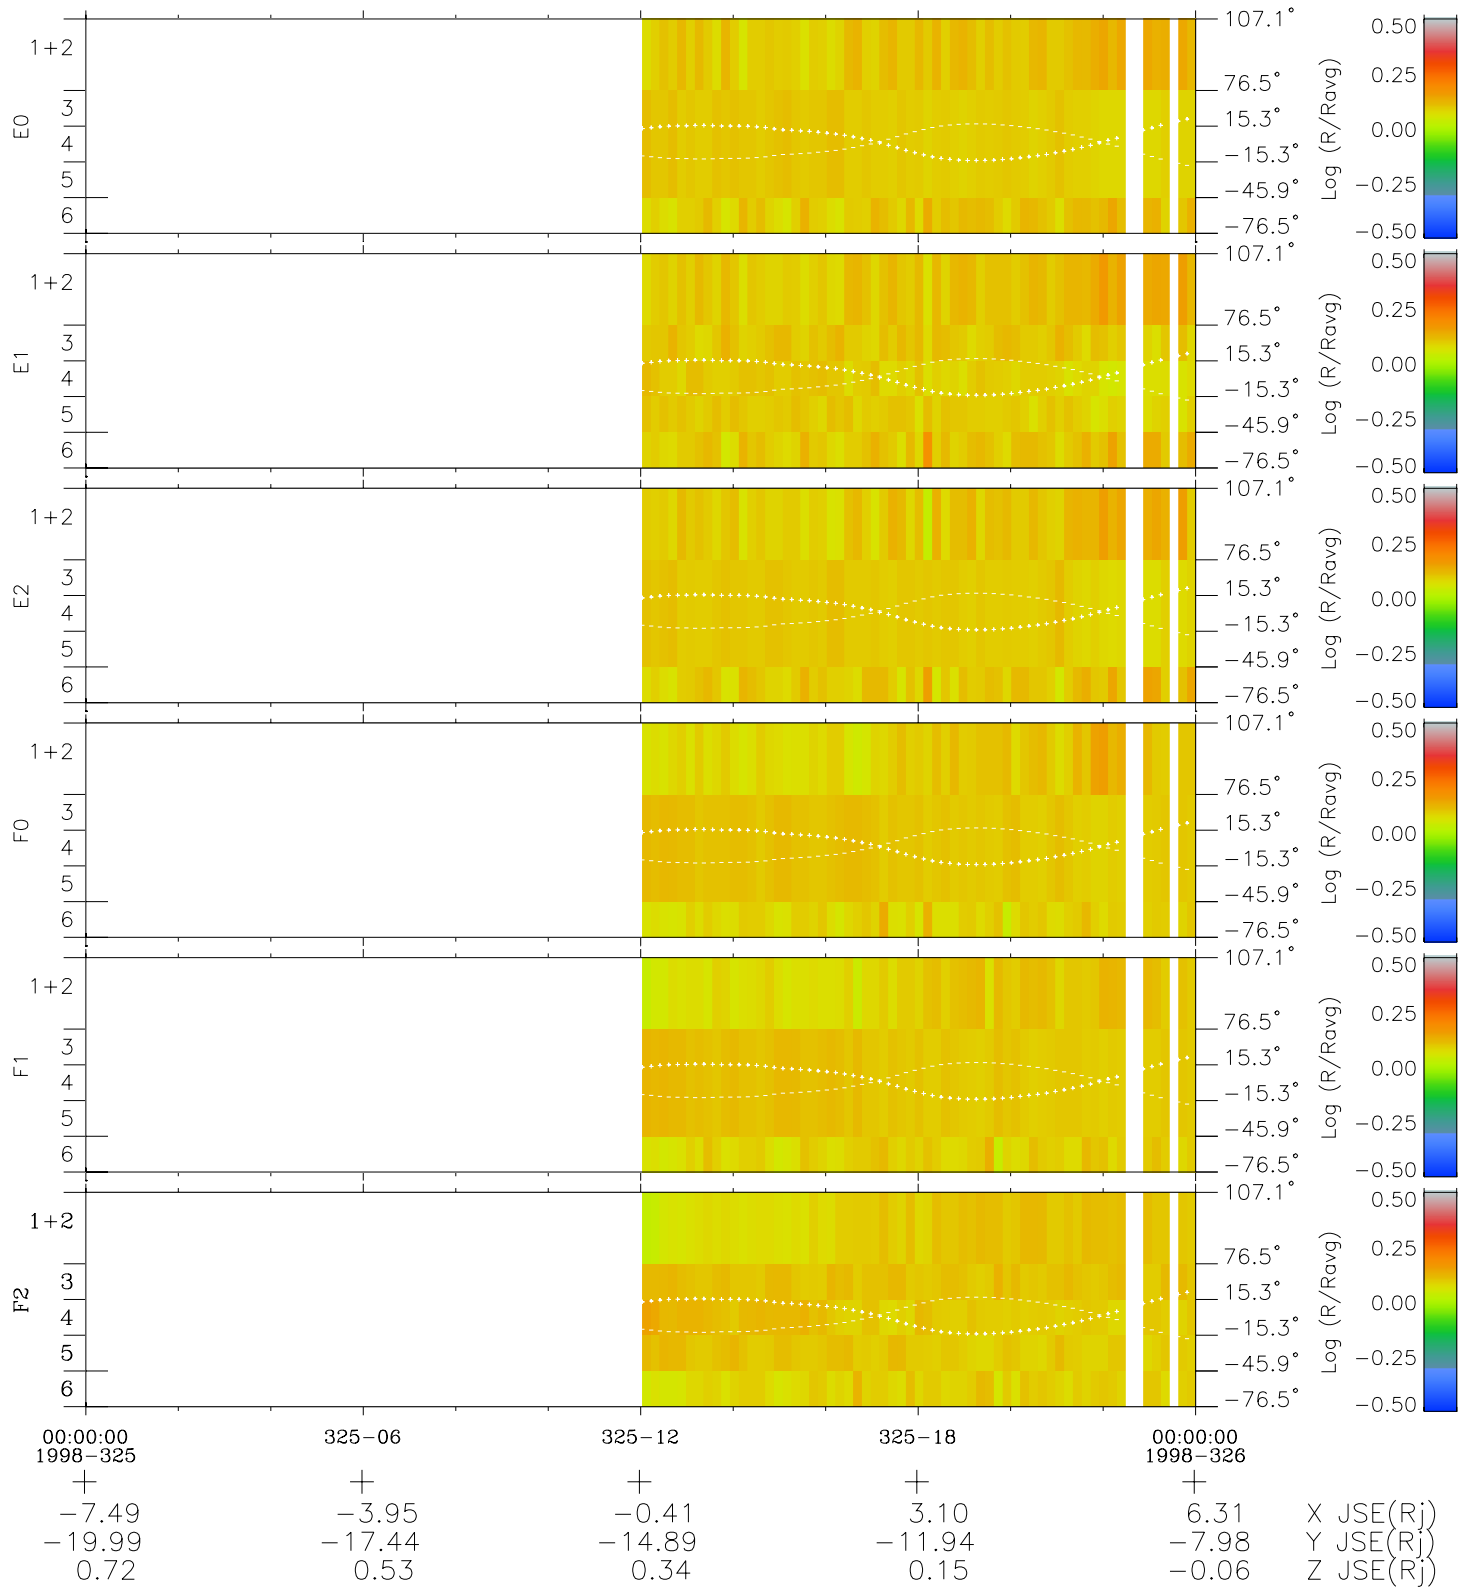

# Galileo EPD Real Elevation Anisotropies 98325

Software Version: RTELEV\_MEAN V 1.20  
 Data Production: 06-03-00  
 Plot Production: Sun Sep 16 15:38:48 2001  
 Color File: wondr3  
 Geofactor File: 1.1

- ◇ = Jupiter look direction
- = Corotation look direction