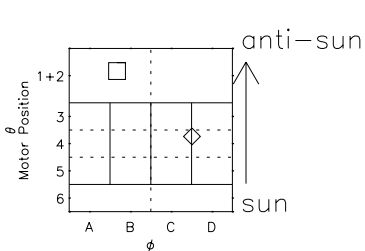

Galileo EPD Real Elevation Anisotropies 98325

Software Version: RTELEV_MEAN V 1.20
Data Production: 06-03-00
Plot Production: Sun Sep 16 15:38:44 2001
Color File: wondr3
Geofactor File: 1.1

- ◇ = Jupiter look direction
- = Corotation look direction