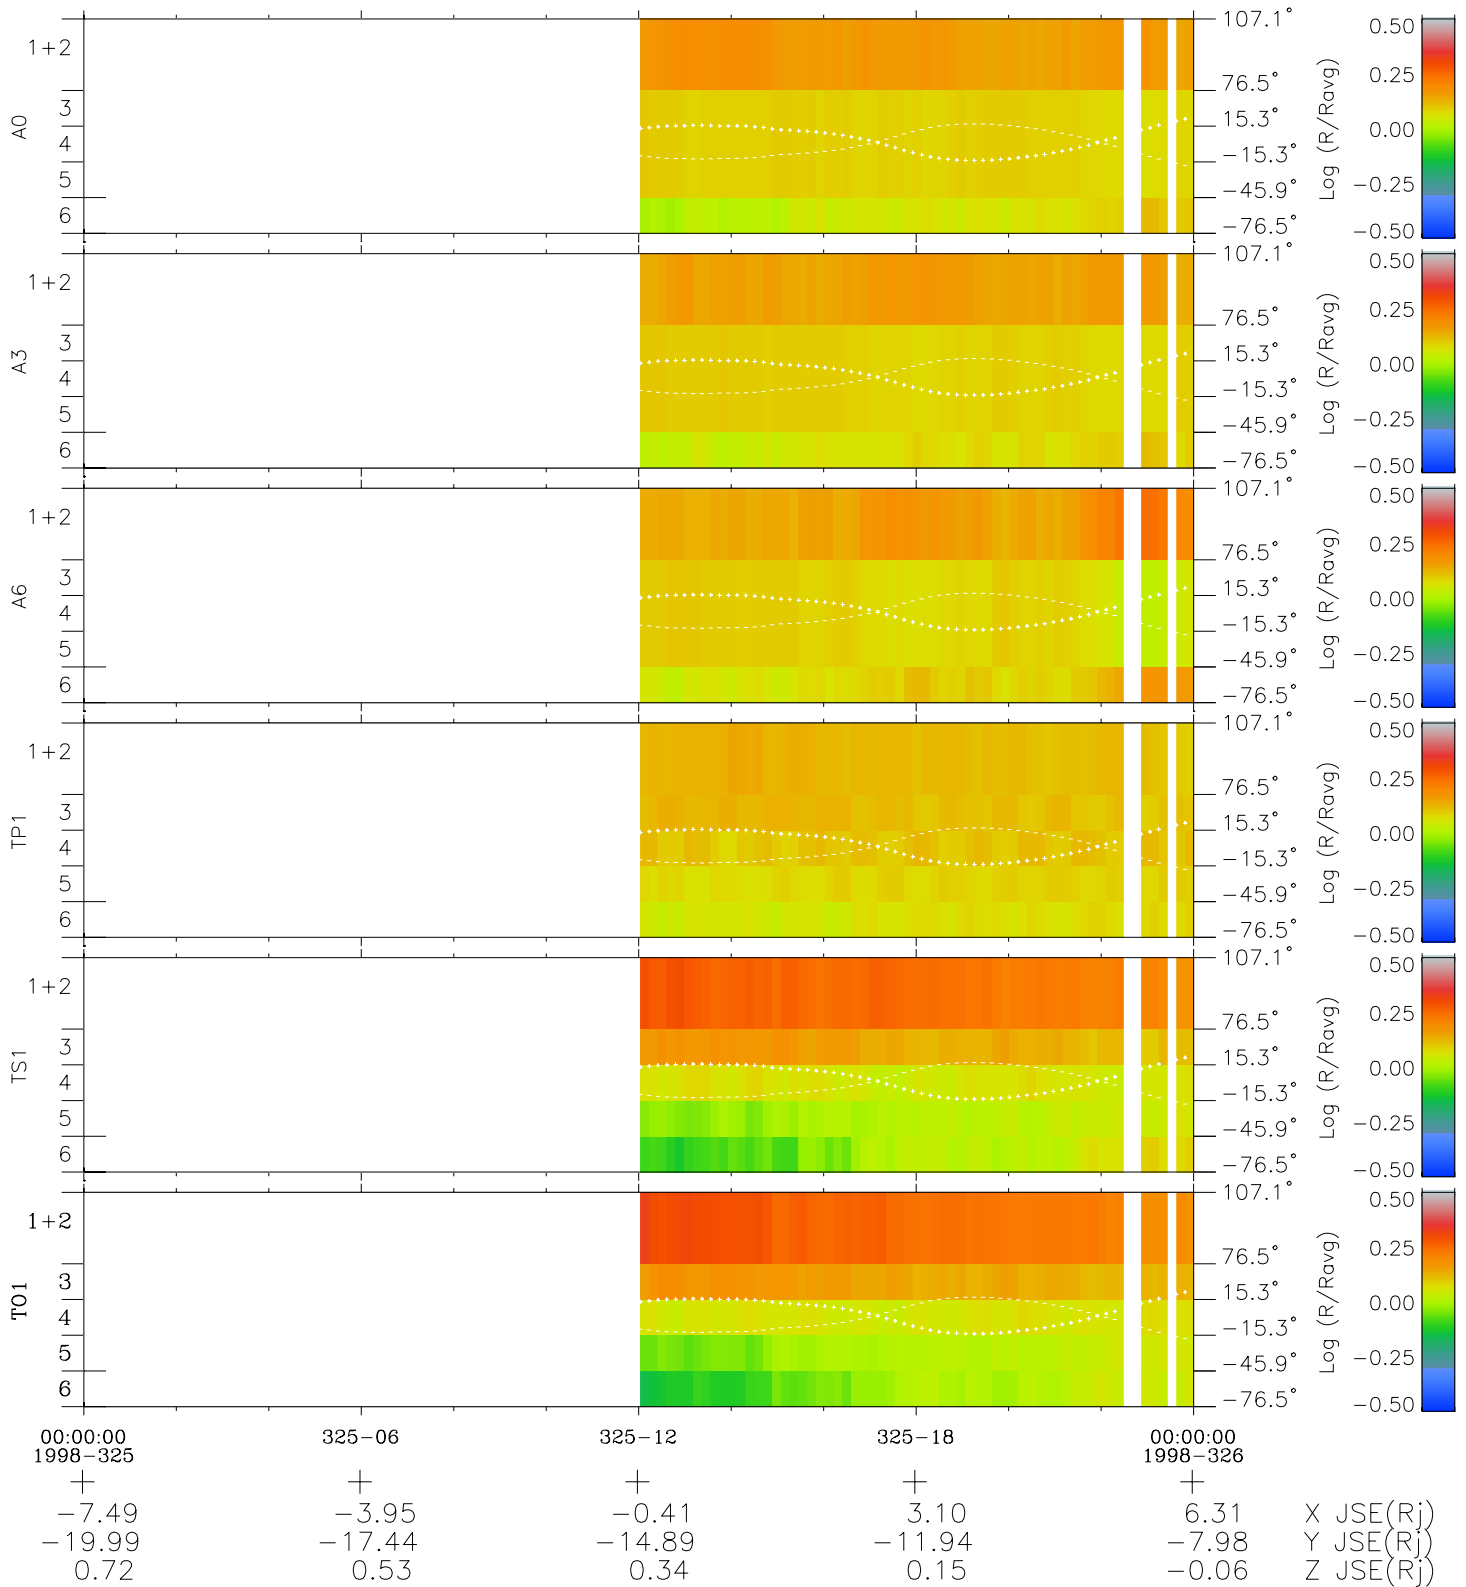

Galileo EPD Real Elevation Anisotropies 98325

Software Version: RTELEV_MEAN V 1.20
Data Production: 06-03-00
Plot Production: Sun Sep 16 15:38:44 2001
Color File: wondr3
Geofactor File: 1.1

- ◇ = Jupiter look direction
- = Corotation look direction