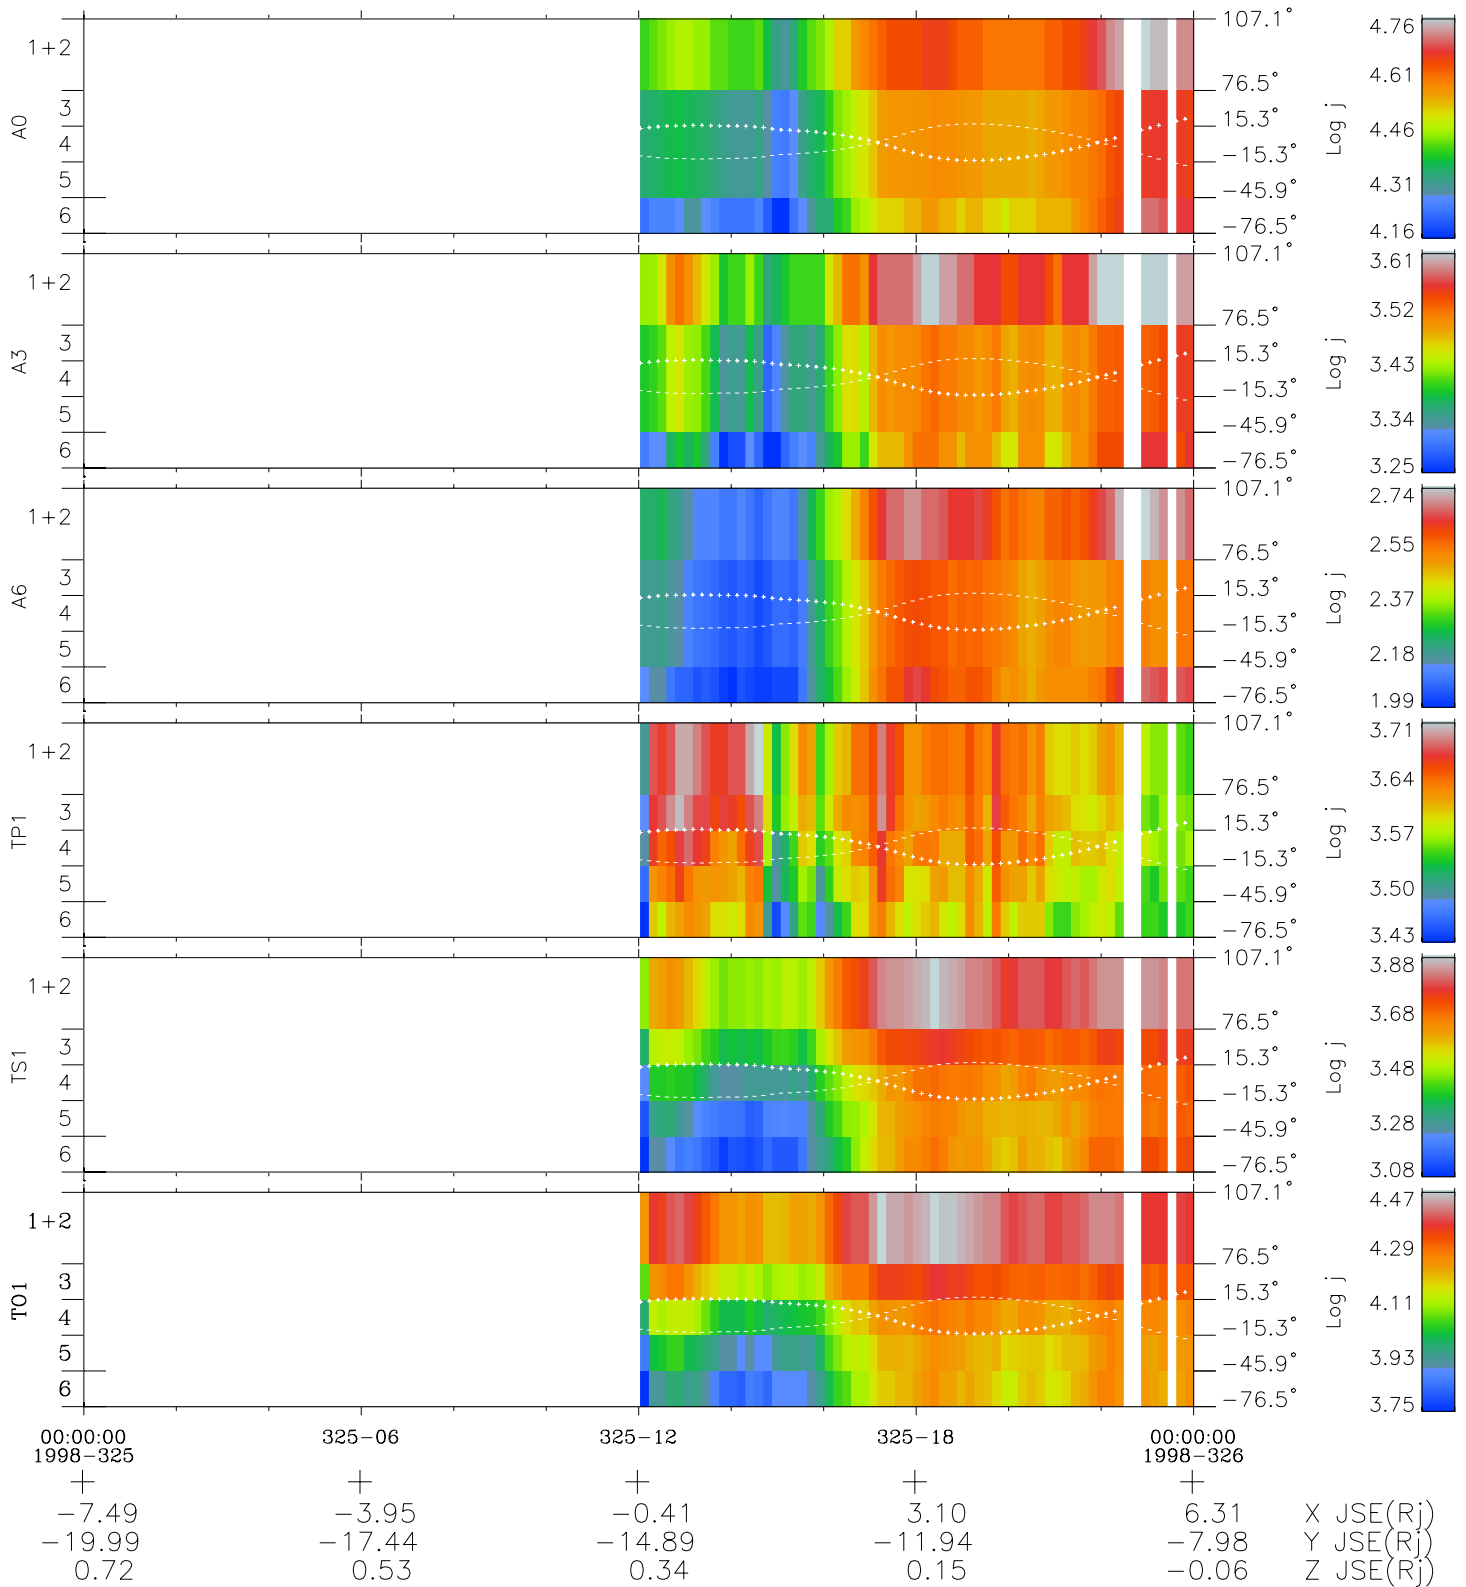

# Galileo EPD Real Elevation Anisotropies 98325

Software Version: RTELEV\_FLUX V 1.20  
Data Production: 06-03-00  
Plot Production: Sun Sep 16 15:38:51 2001  
Color File: wondr3  
Geofactor File: 1.1

- ◇ = Jupiter look direction
- = Corotation look direction