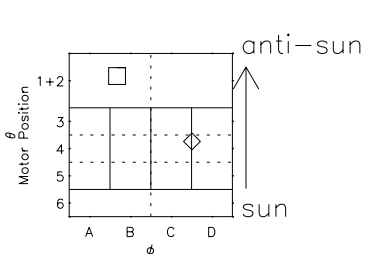

# Galileo EPD Real Elevation Anisotropies 98325

Software Version: RTELEV\_FLUX V 1.20  
Data Production: 06-03-00  
Plot Production: Sun Sep 16 15:38:51 2001  
Color File: wondr3  
Geofactor File: 1.1

- ◇ = Jupiter look direction
- = Corotation look direction