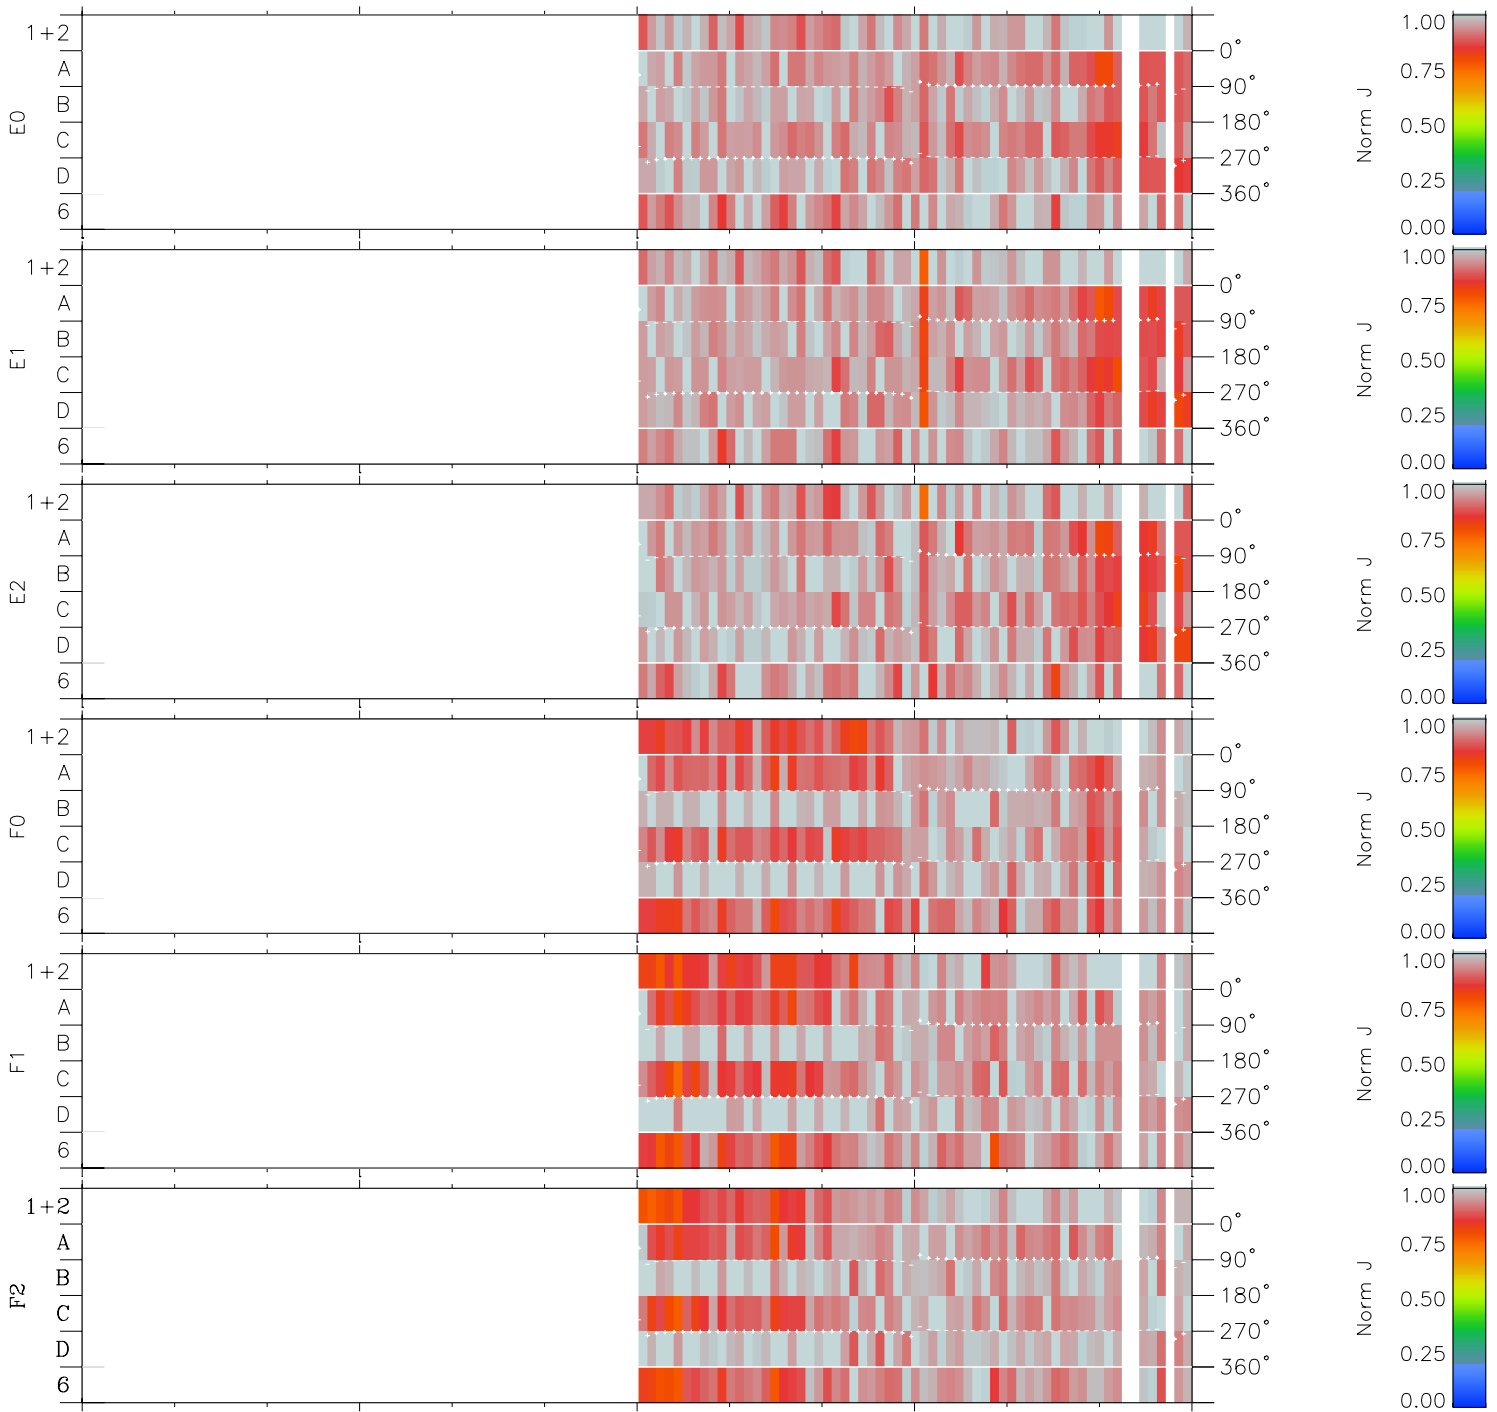

# Galileo EPD Real Time Azimuth Anisotropies 98325

Software Version: RTAZIM\_NORM V 1.20  
Data Production: 06-03-00  
Plot Production: Sun Sep 16 15:39:23 2001  
Color File: wondr3  
Geofactor File: 1.1

00:00:00 1998-325	325-06	325-12	325-18	00:00:00 1998-326	
+	+	+	+	+	X JSE(R <sub>j</sub> )
-7.49	-3.95	-0.41	3.10	6.31	Y JSE(R <sub>j</sub> )
-19.99	-17.44	-14.89	-11.94	-7.98	Z JSE(R <sub>j</sub> )
0.72	0.53	0.34	0.15	-0.06	

- ◇ = Jupiter look direction
- = Corotation look direction