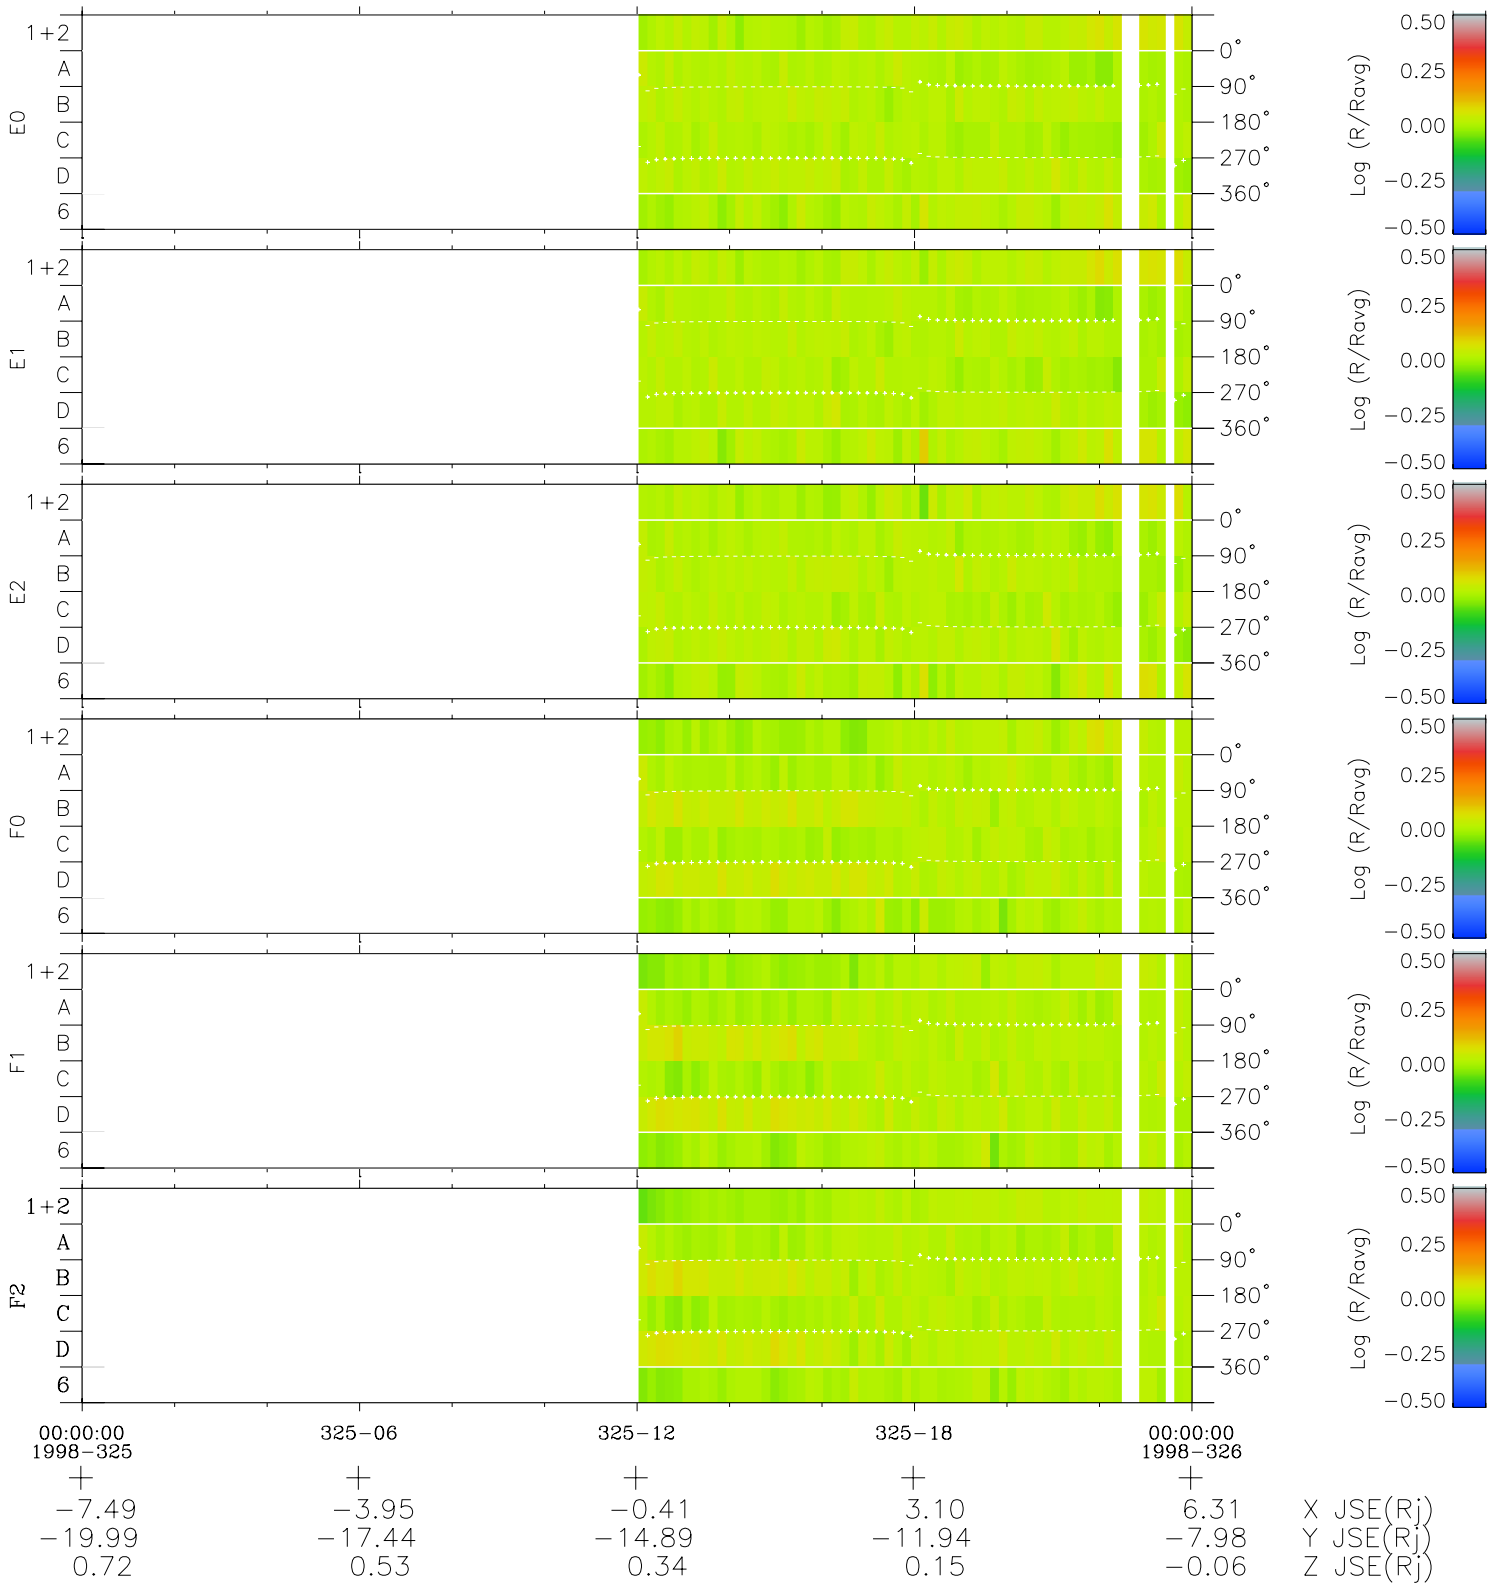

Galileo EPD Real Time Azimuth Anisotropies 98325

Software Version: RTAZIM_MEAN V 1.20
 Data Production: 06-03-00
 Plot Production: Sun Sep 16 15:39:09 2001
 Color File: wondr3
 Geofactor File: 1.1

- ◇ = Jupiter look direction
- = Corotation look direction