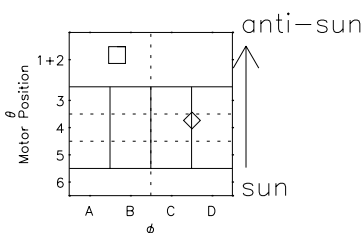

Galileo EPD Real Time Azimuth Anisotropies 98325

Software Version: RTAZIM_MEAN V 1.20
 Data Production: 06-03-00
 Plot Production: Sun Sep 16 15:39:09 2001
 Color File: wondr3
 Geofactor File: 1.1

- ◇ = Jupiter look direction
- = Corotation look direction