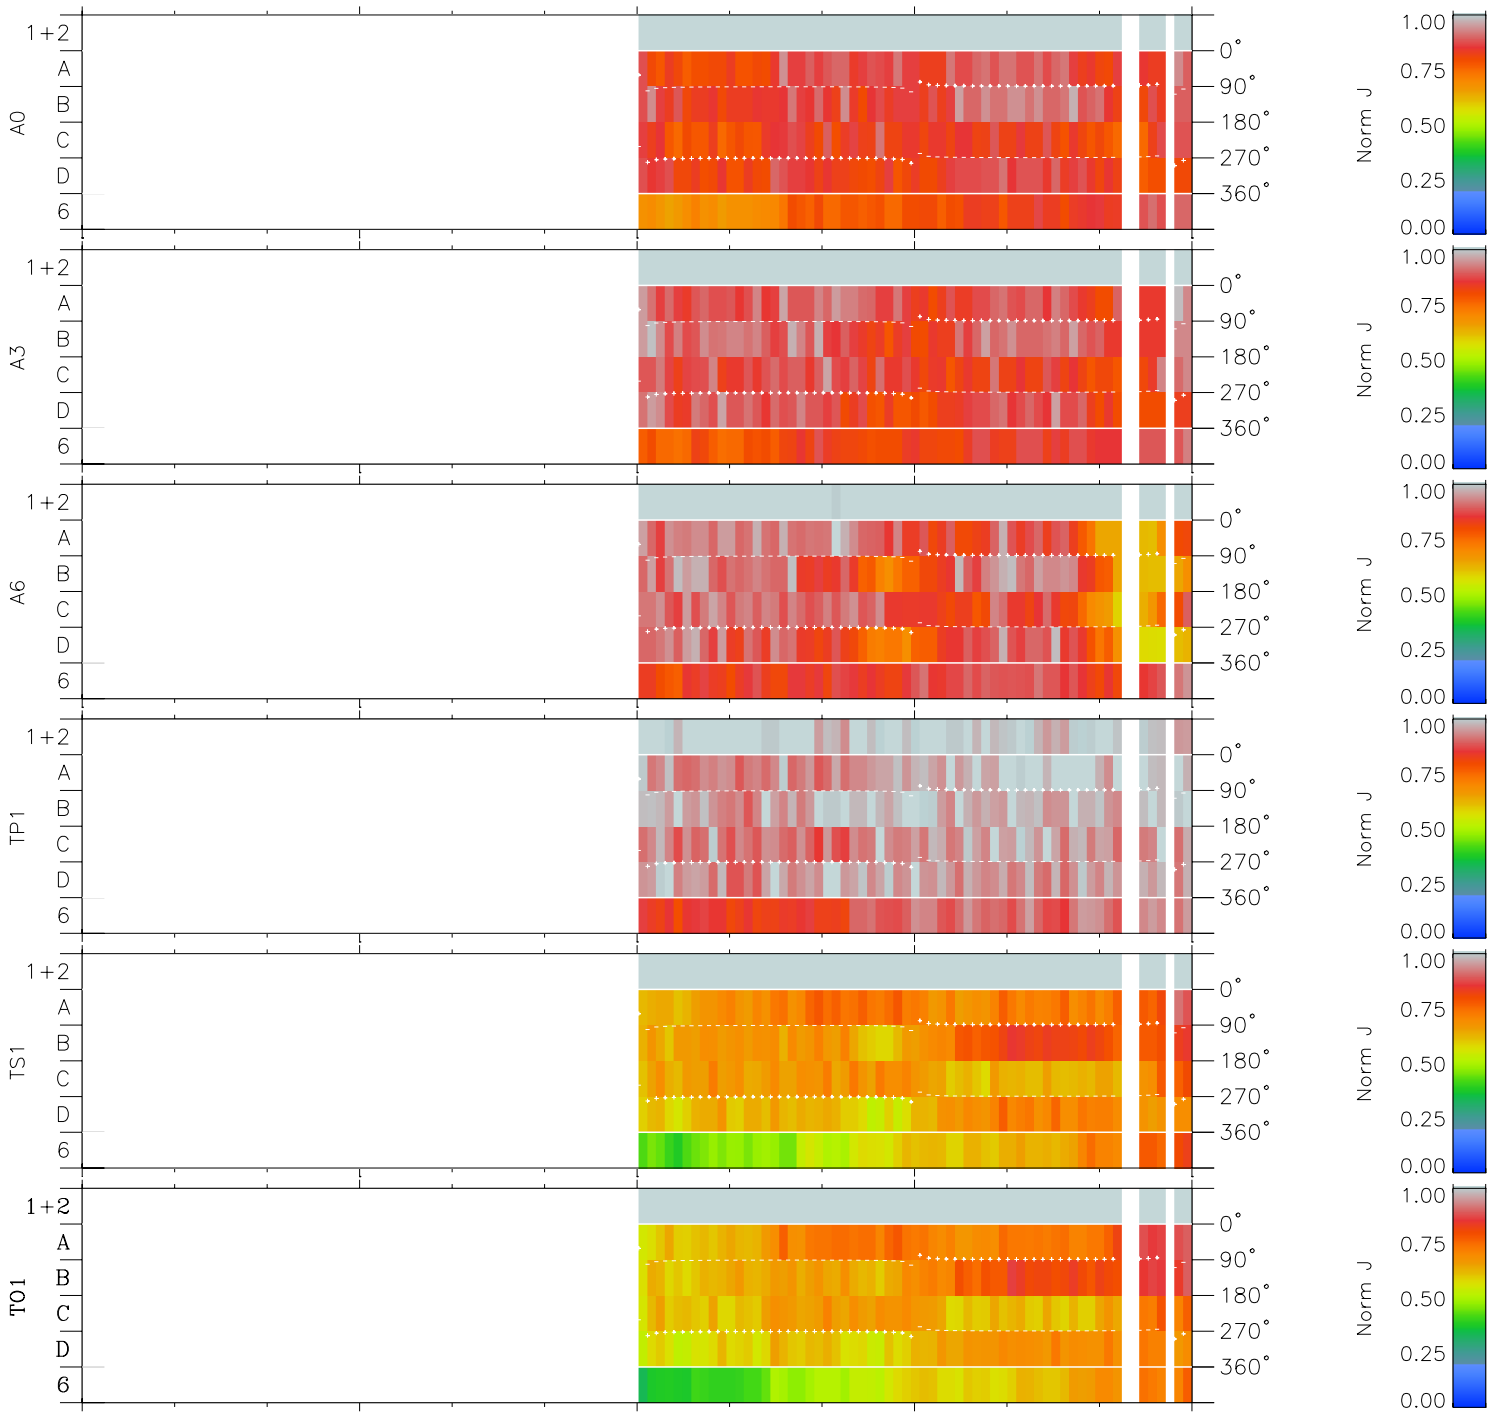

Galileo EPD Real Time Azimuth Anisotropies 98325

Software Version: RTAZIM_NORM V 1.20
 Data Production: 06-03-00
 Plot Production: Sun Sep 16 15:39:20 2001
 Color File: wondr3
 Geofactor File: 1.1

00:00:00 1998-325	325-06	325-12	325-18	00:00:00 1998-326	
+	+	+	+	+	X JSE(R _j)
-7.49	-3.95	-0.41	3.10	6.31	Y JSE(R _j)
-19.99	-17.44	-14.89	-11.94	-7.98	Z JSE(R _j)
0.72	0.53	0.34	0.15	-0.06	

- ◇ = Jupiter look direction
- = Corotation look direction