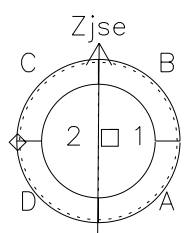

Galileo EPD Real Time Azimuth Anisotropies 98325

Software Version: RTAZIM_MEAN V 1.20
Data Production: 06-03-00
Plot Production: Sun Sep 16 15:39:06 2001
Color File: wondr3
Geofactor File: 1.1

◇ = Jupiter look direction
□ = Corotation look direction