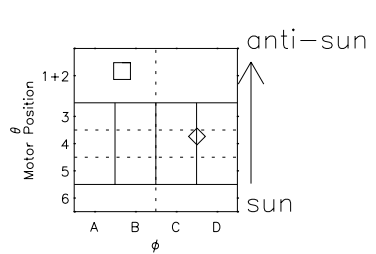

Galileo EPD Real Time Azimuth Anisotropies 98325

Software Version: RTAZIM_MEAN V 1.20
Data Production: 06-03-00
Plot Production: Sun Sep 16 15:39:06 2001
Color File: wondr3
Geofactor File: 1.1

◇ = Jupiter look direction
□ = Corotation look direction