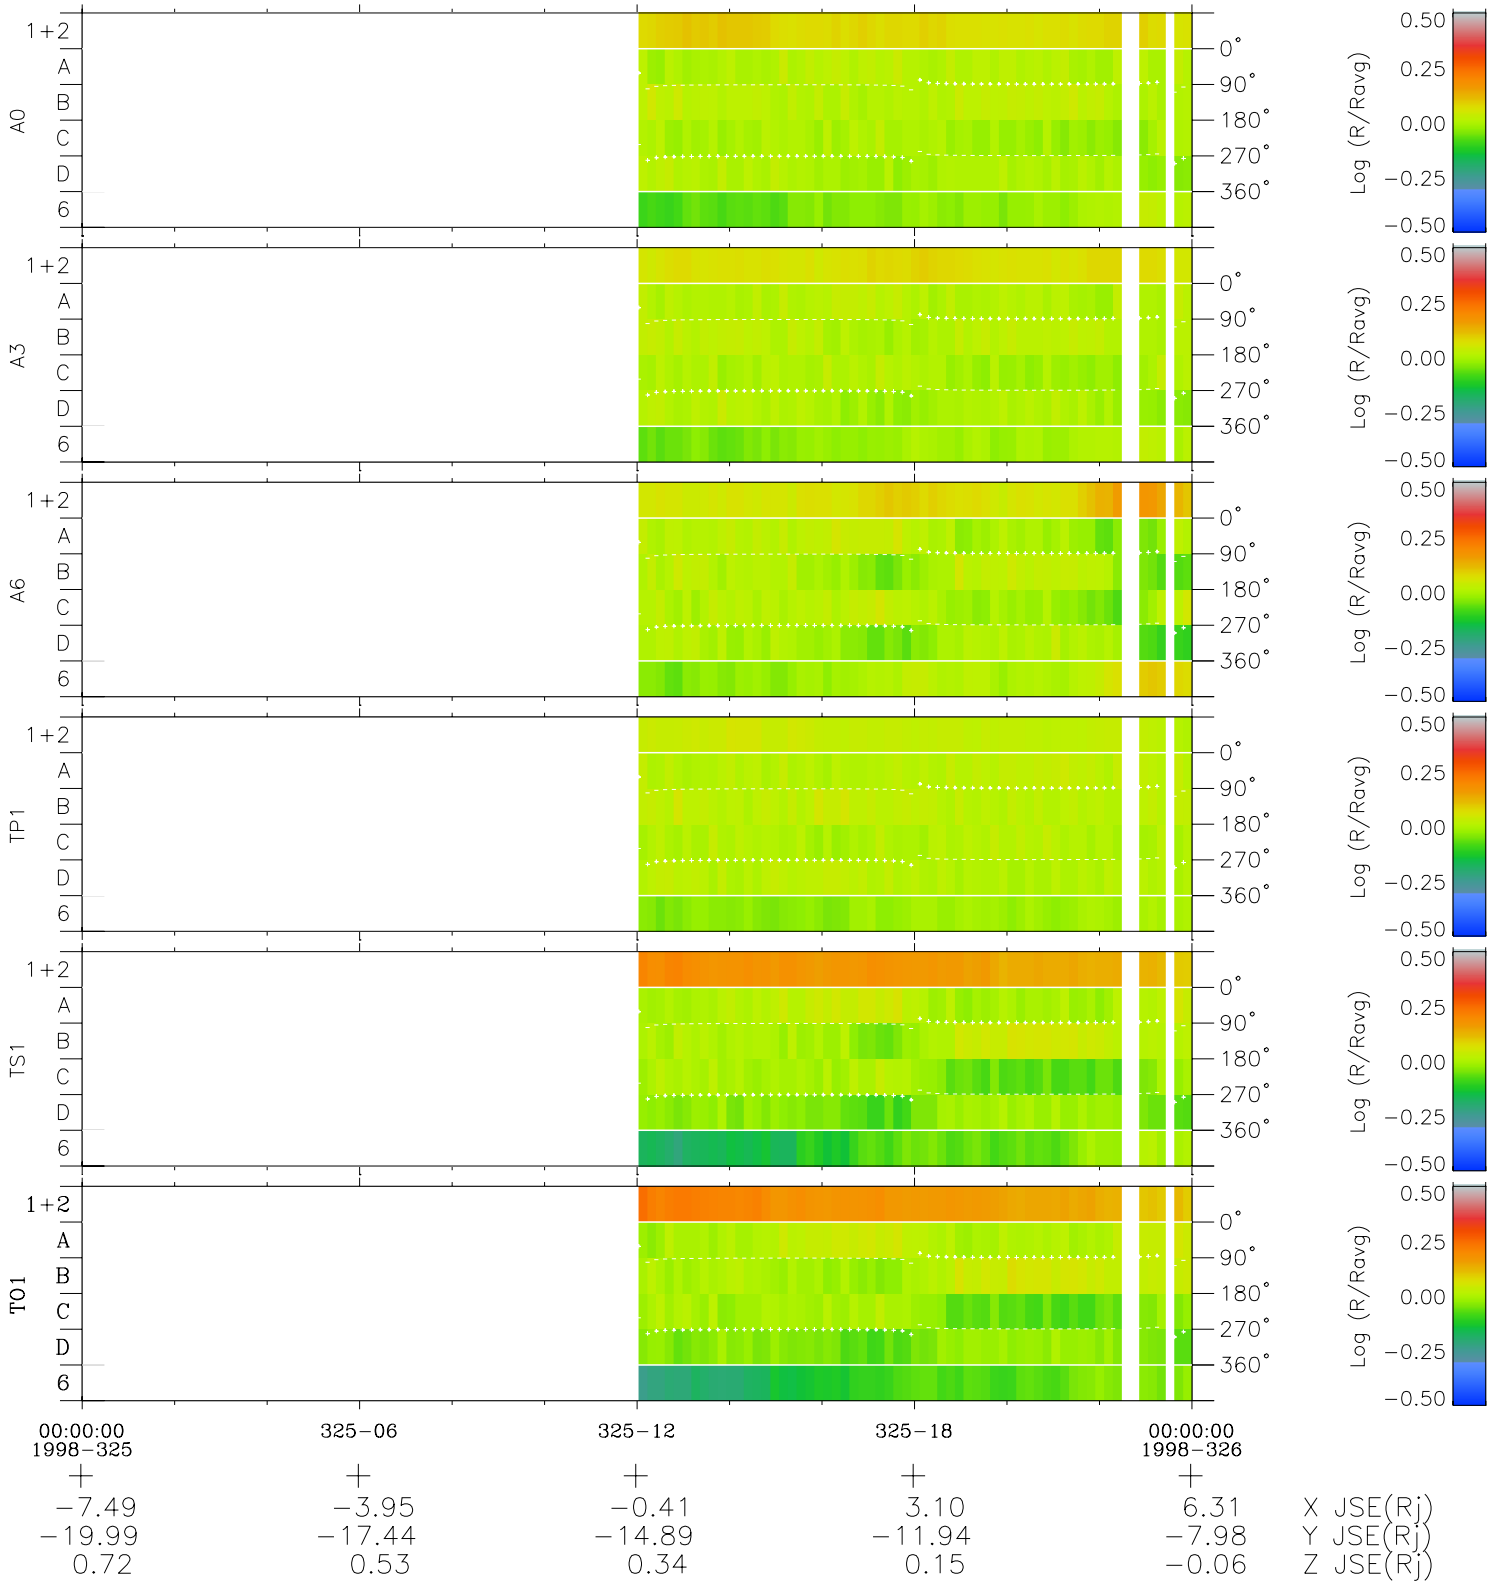

Galileo EPD Real Time Azimuth Anisotropies 98325

Software Version: RTAZIM_MEAN V 1.20
Data Production: 06-03-00
Plot Production: Sun Sep 16 15:39:06 2001
Color File: wondr3
Geofactor File: 1.1

◇ = Jupiter look direction
□ = Corotation look direction