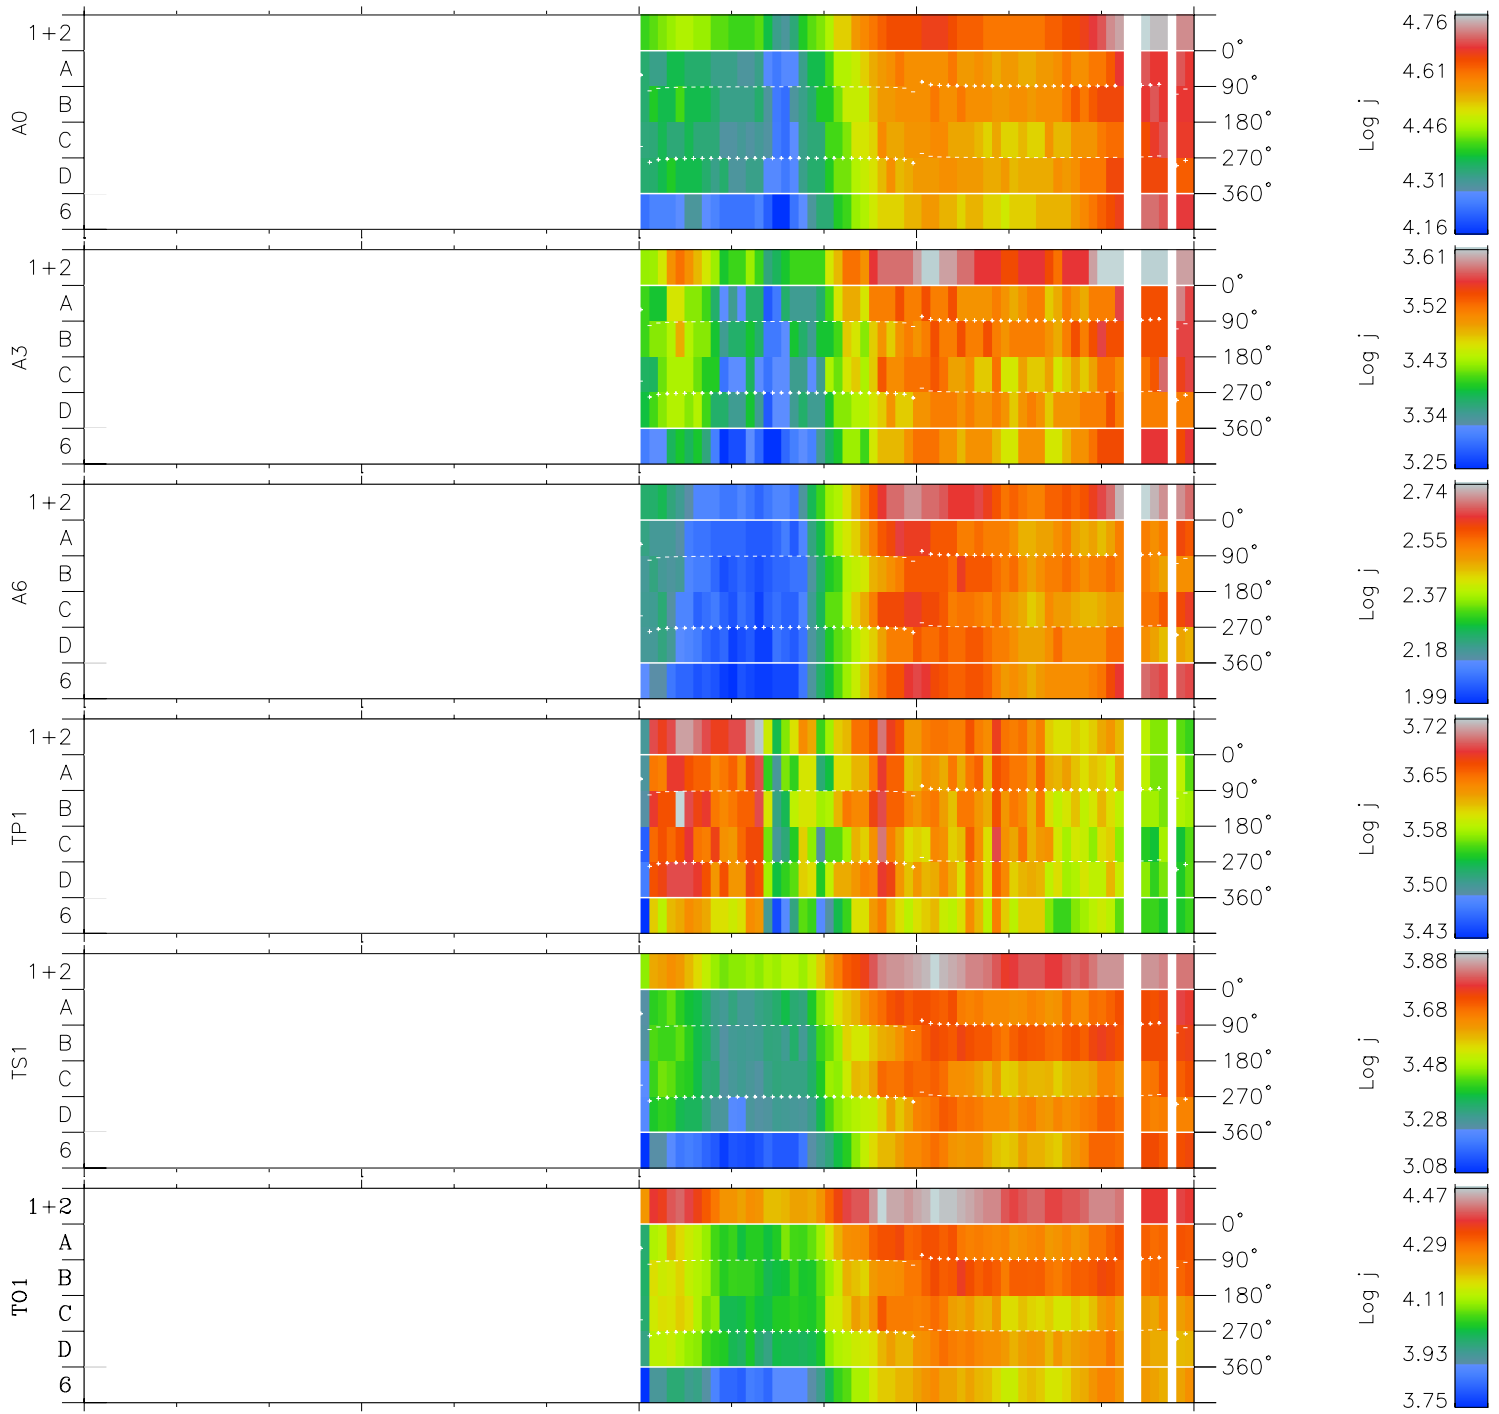

Galileo EPD Real Time Azimuth Anisotropies 98325

Software Version: RTAZIM_FLUX V 1.20
 Data Production: 06-03-00
 Plot Production: Sun Sep 16 15:39:13 2001
 Color File: wondr3
 Geofactor File: 1.1

00:00:00 1998-325	325-06	325-12	325-18	00:00:00 1998-326	
+	+	+	+	+	X JSE(R _j)
-7.49	-3.95	-0.41	3.10	6.31	Y JSE(R _j)
-19.99	-17.44	-14.89	-11.94	-7.98	Z JSE(R _j)
0.72	0.53	0.34	0.15	-0.06	

◇ = Jupiter look direction
 □ = Corotation look direction