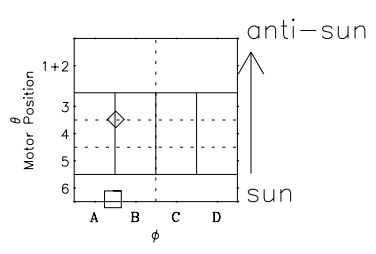

Galileo EPD Real Time Omni Spectrum 98270

Software Version: RTSPEC_OMNI V 1.20
 Data Production: 06-03-00
 Plot Production: Sun Sep 16 15:32:09 2001
 Color File: wondr3
 Geofactor File: 1.1

◇ = Jupiter look direction
 □ = Corotation look direction