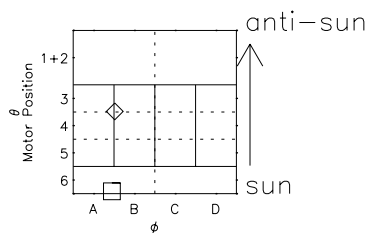

Galileo EPD Real Time R6 Electrons Spectra 98270

Software Version: RTSPEC_R6 V 1.20
 Data Production: 06-03-00
 Plot Production: Sun Sep 16 15:32:06 2001
 Color File: wondr3
 Geofactor File: 1.1

- ◇ = Jupiter look direction
- = Corotation look direction