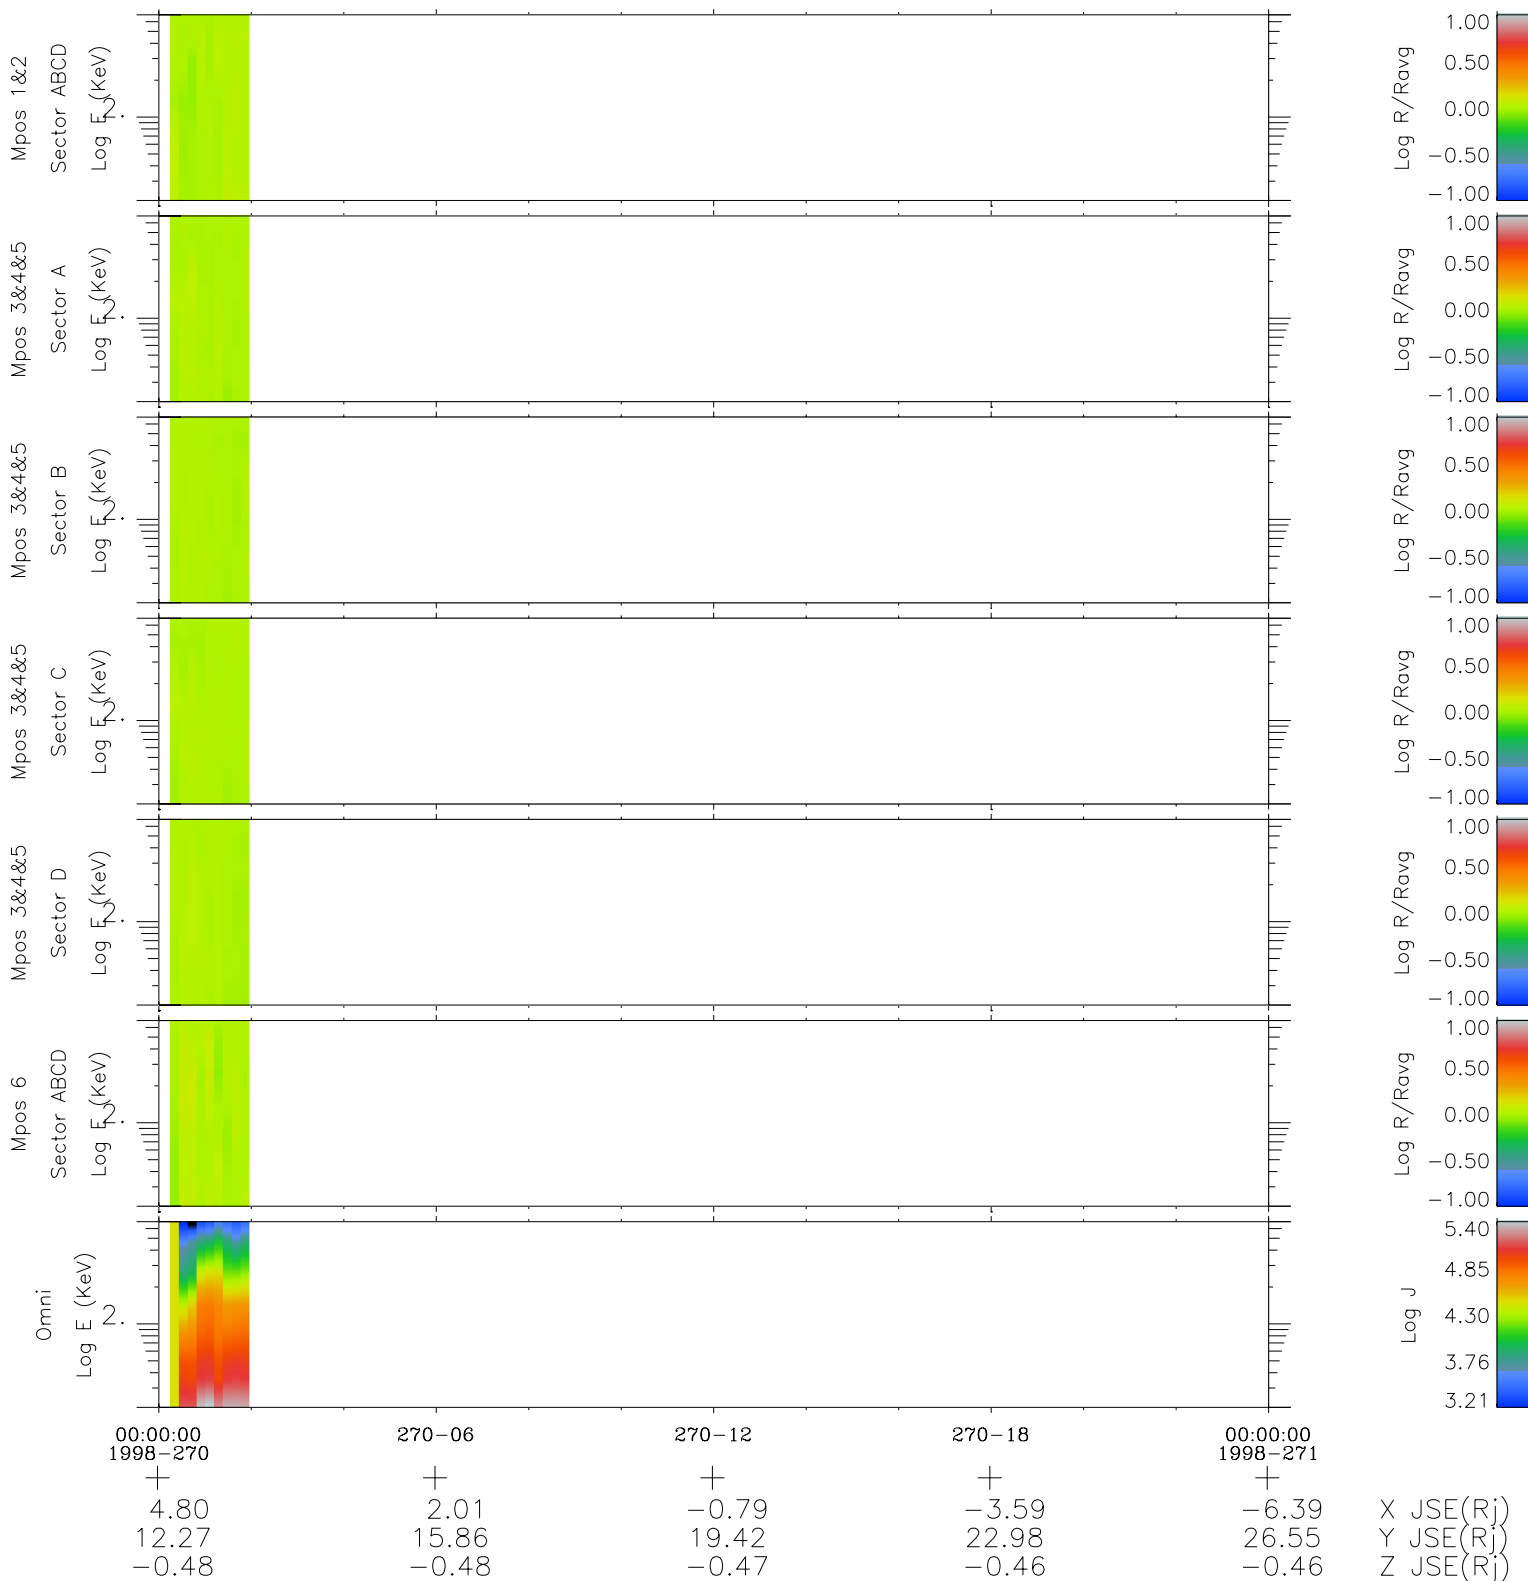

Galileo EPD Real Time R6 Electrons Spectra 98270

Software Version: RTSPEC_R6 V 1.20
 Data Production: 06-03-00
 Plot Production: Sun Sep 16 15:32:06 2001
 Color File: wondr3
 Geofactor File: 1.1

- ◇ = Jupiter look direction
- = Corotation look direction