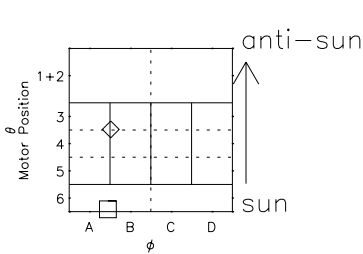

Galileo EPD Real Time R6 Ions Spectra 98270

Software Version: RTSPEC_R6 V 1.20
 Data Production: 06-03-00
 Plot Production: Sun Sep 16 15:32:03 2001
 Color File: wondr3
 Geofactor File: 1.1

- ◇ = Jupiter look direction
- = Corotation look direction