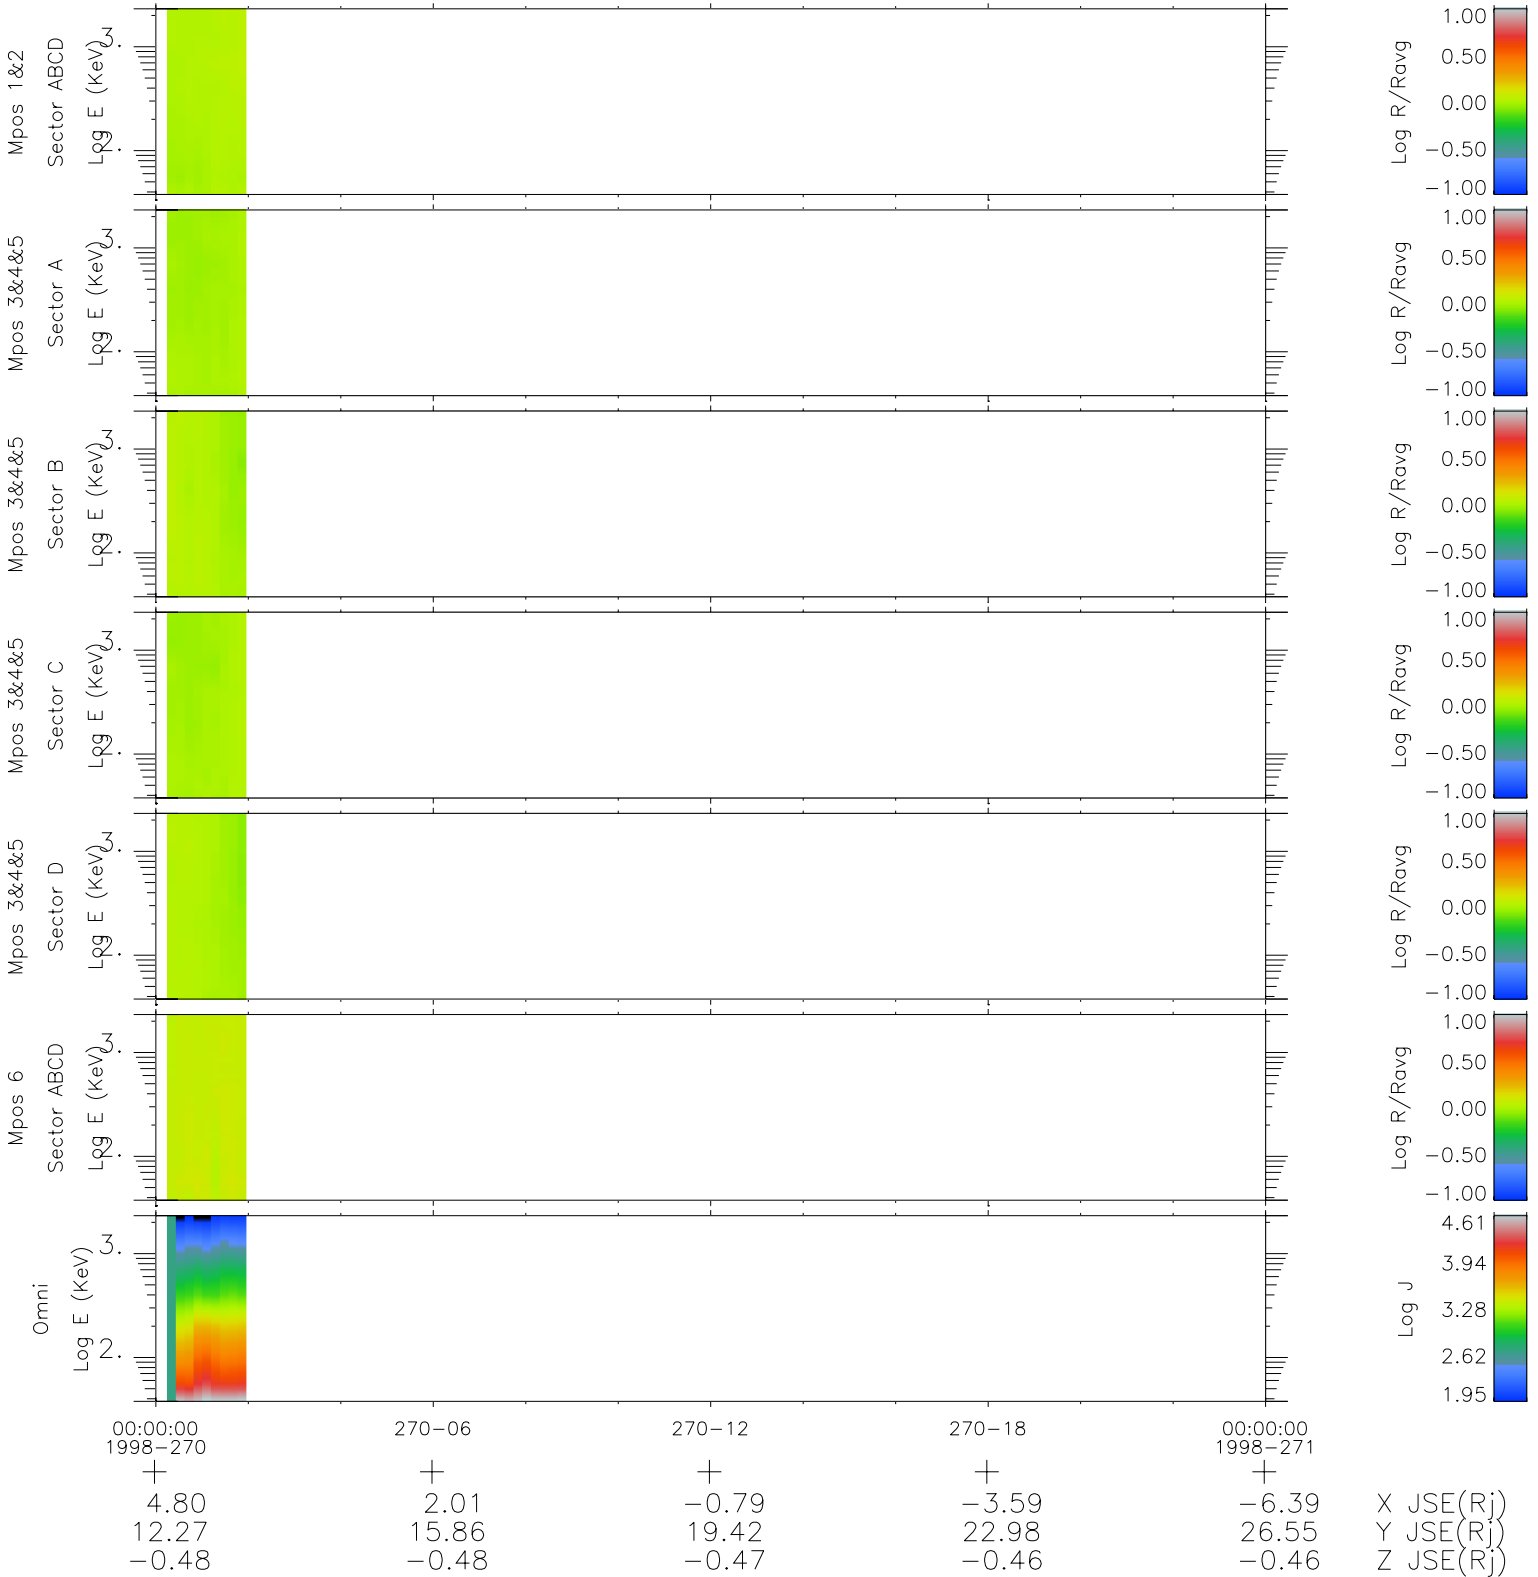

Galileo EPD Real Time R6 Ions Spectra 98270

Software Version: RTSPEC_R6 V 1.20
 Data Production: 06-03-00
 Plot Production: Sun Sep 16 15:32:03 2001
 Color File: wondr3
 Geofactor File: 1.1

- ◇ = Jupiter look direction
- = Corotation look direction