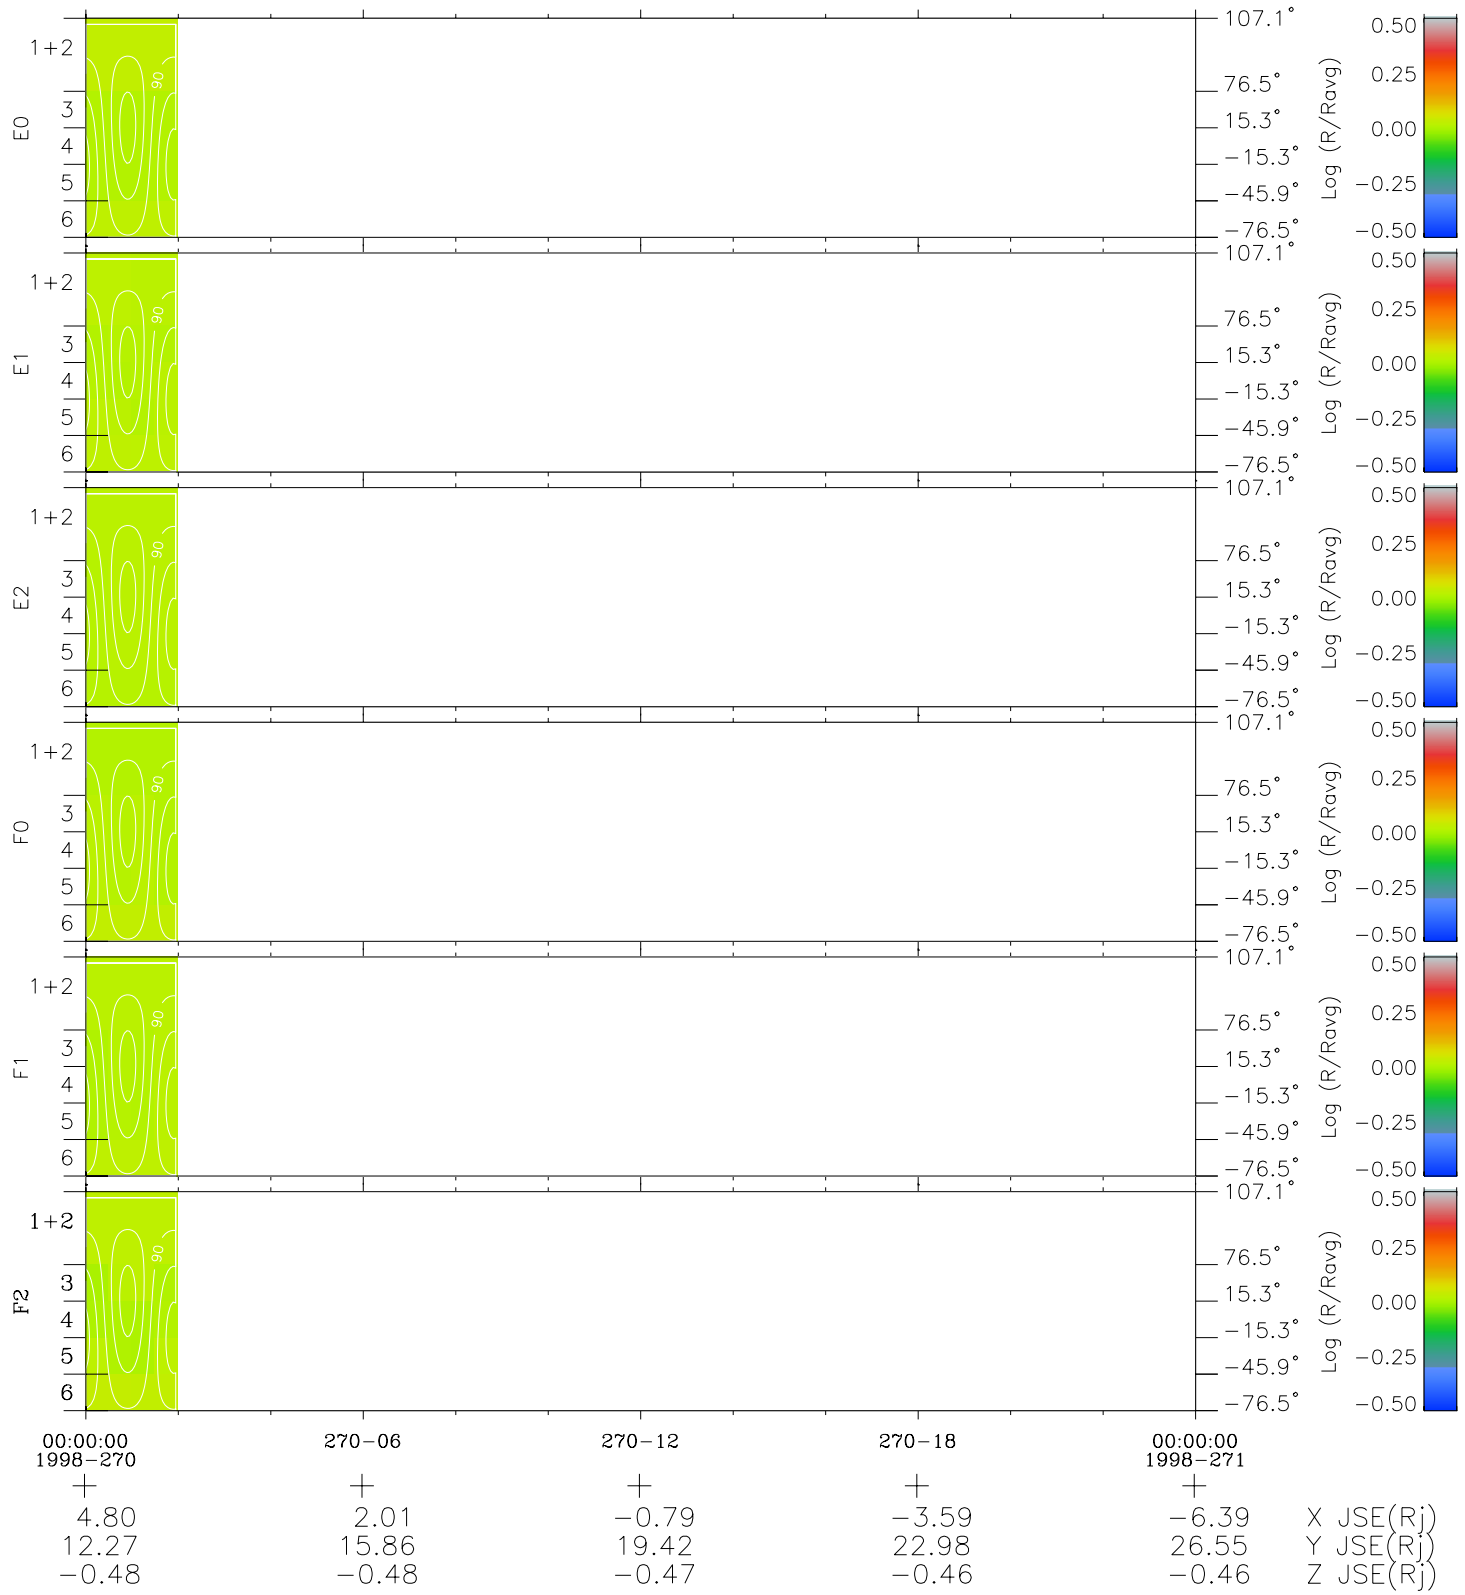

Galileo EPD Real Time All-Sky Anisotropies 98270

Software Version: RTSKY_MEAN V 1.20
 Data Production: 06-03-00
 Plot Production: Sun Sep 16 15:32:13 2001
 Color File: wondr3
 Geofactor File: 1.1

- ◇ = Jupiter look direction
- = Corotation look direction