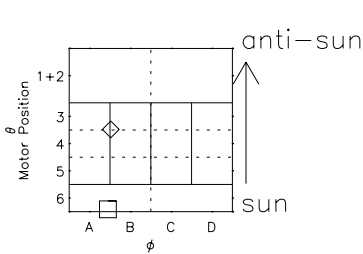

Galileo EPD Real Time All-Sky Anisotropies 98270

Software Version: RTSKY_MEAN V 1.20
 Data Production: 06-03-00
 Plot Production: Sun Sep 16 15:32:13 2001
 Color File: wondr3
 Geofactor File: 1.1

- ◇ = Jupiter look direction
- = Corotation look direction