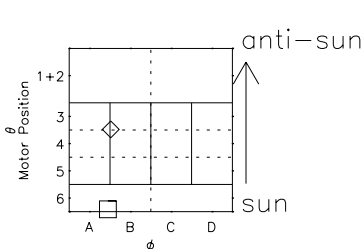

Galileo EPD Real Time All-Sky Anisotropies 98270

Software Version: RTSKY_NORM V 1.20
 Data Production: 06-03-00
 Plot Production: Sun Sep 16 15:32:19 2001
 Color File: wondr3
 Geofactor File: 1.1

- ◇ = Jupiter look direction
- = Corotation look direction