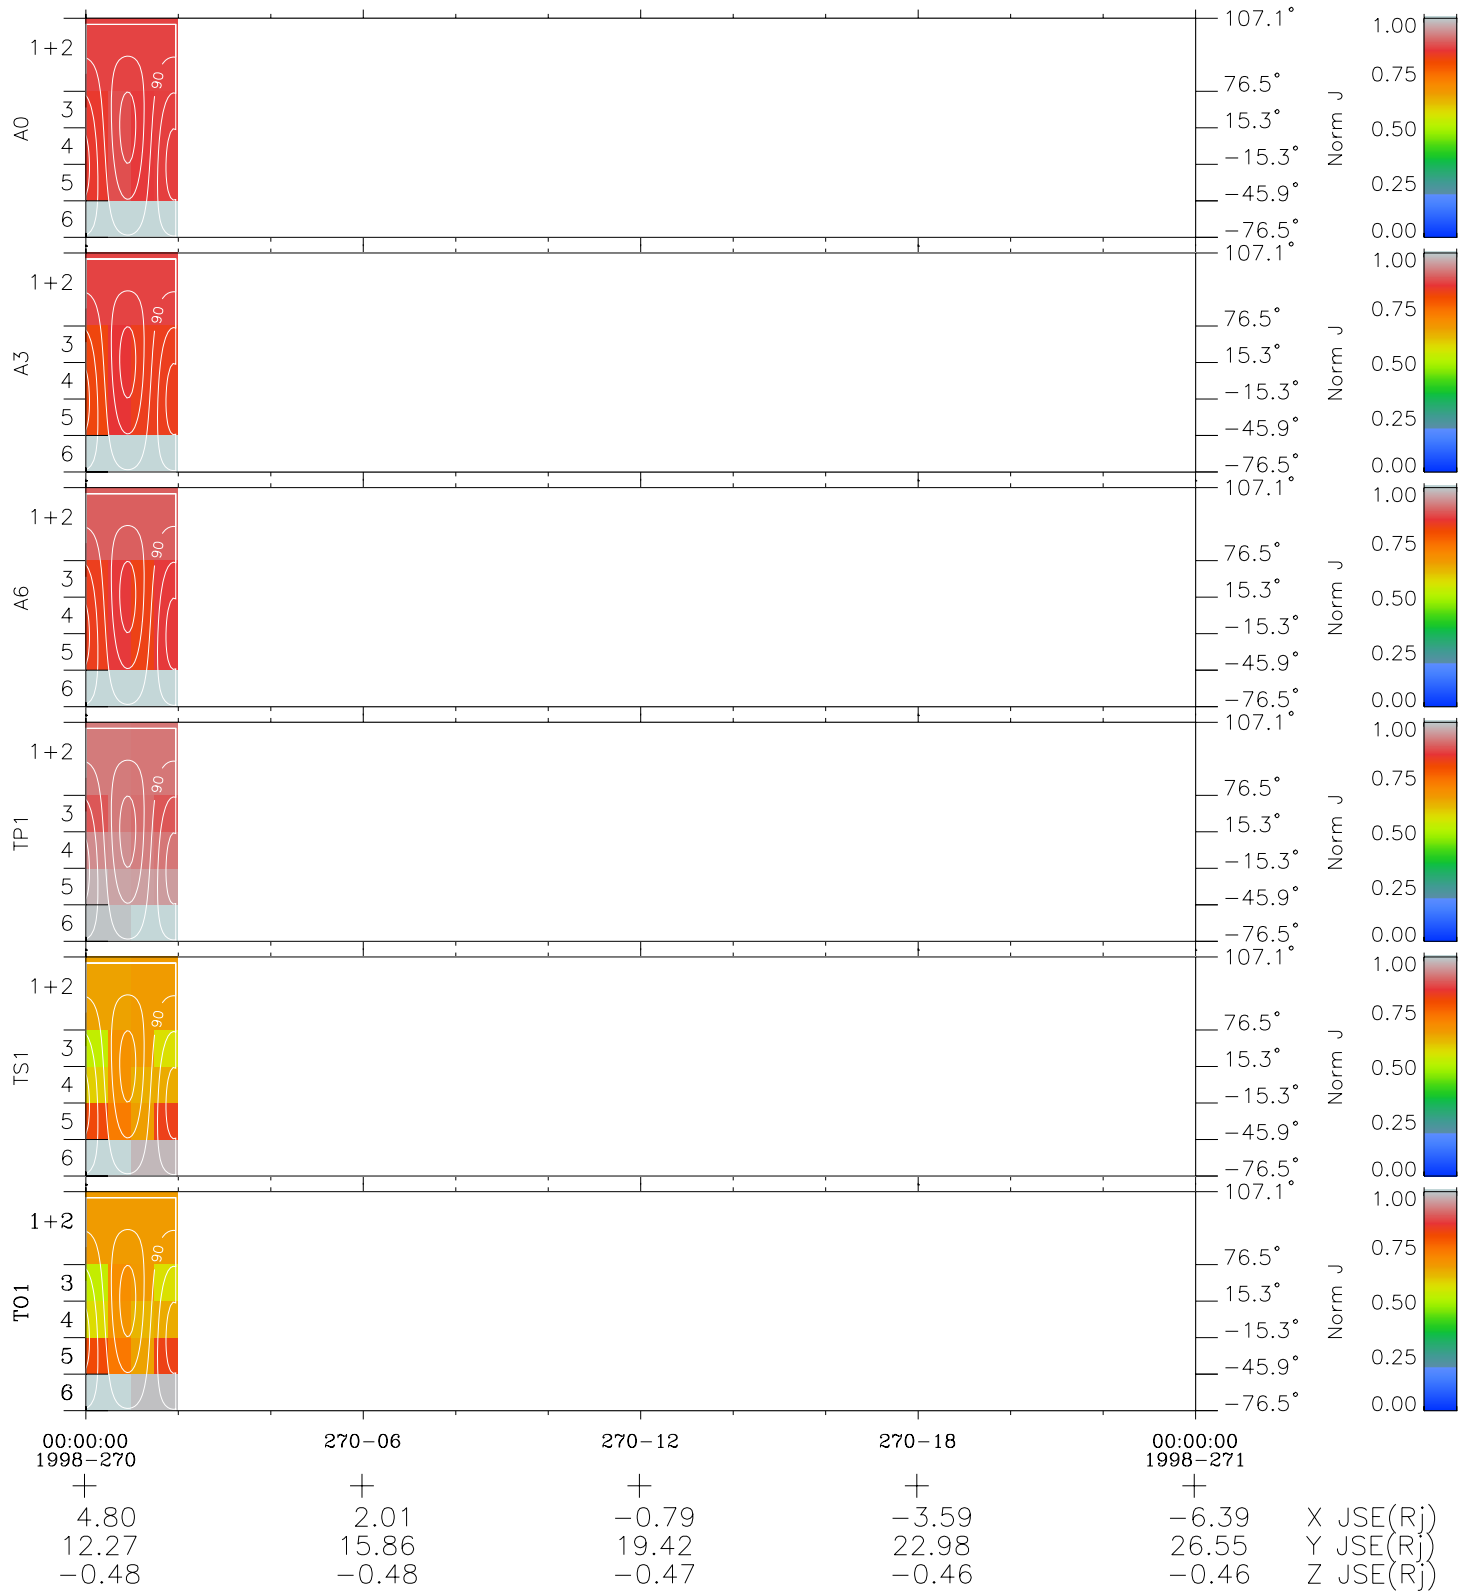

Galileo EPD Real Time All-Sky Anisotropies 98270

Software Version: RTSKY_NORM V 1.20
 Data Production: 06-03-00
 Plot Production: Sun Sep 16 15:32:19 2001
 Color File: wondr3
 Geofactor File: 1.1

- ◇ = Jupiter look direction
- = Corotation look direction