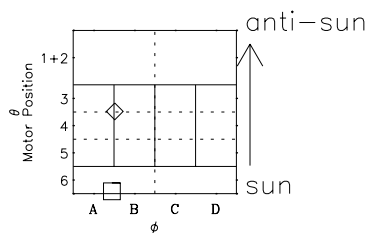

# Galileo EPD Real-Time Omni 98270

Software Version: RTLINE\_OMNI V 1.20  
Data Production: 06-03-00  
Plot Production: Sun Sep 16 15:32:48 2001

- ◇ = Jupiter look direction
- = Corotation look direction