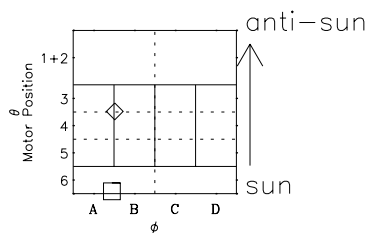

Galileo EPD Real-Time Omni 98270

Software Version: RTLINE_OMNI V 1.20
Data Production: 06-03-00
Plot Production: Sun Sep 16 15:32:47 2001

- ◇ = Jupiter look direction
- = Corotation look direction