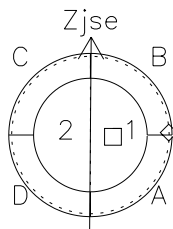

# Galileo EPD Real-Time Six-Sector 98270

Software Version: RTLINE\_R6 V 1.20  
Data Production: 06-03-00  
Plot Production: Sun Sep 16 15:32:51 2001

◇ = Jupiter look direction  
□ = Corotation look direction