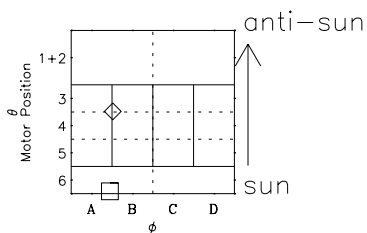

# Galileo EPD Real-Time Six-Sector 98270

Software Version: RTLINE\_R6 V 1.20  
Data Production: 06-03-00  
Plot Production: Sun Sep 16 15:32:51 2001

◇ = Jupiter look direction  
□ = Corotation look direction