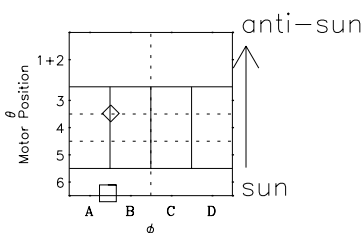

Galileo EPD Real-Time Six-Sector 98270

Software Version: RTLINE_R6 V 1.20
Data Production: 06-03-00
Plot Production: Sun Sep 16 15:32:51 2001

◇ = Jupiter look direction
□ = Corotation look direction