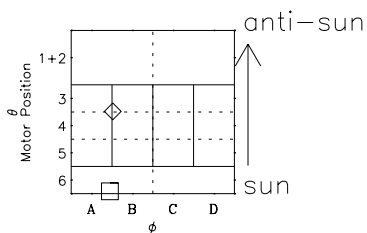

Galileo EPD Real-Time Six-Sector 98270

Software Version: RTLINE_R6 V 1.20
Data Production: 06-03-00
Plot Production: Sun Sep 16 15:32:50 2001

◇ = Jupiter look direction
□ = Corotation look direction