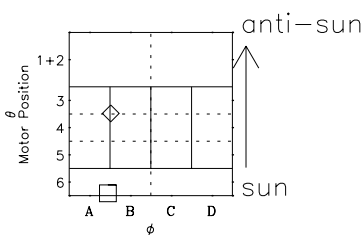

Galileo EPD Real-Time Six-Sector 98270

Software Version: RTLINE_R6 V 1.20
Data Production: 06-03-00
Plot Production: Sun Sep 16 15:32:50 2001

◇ = Jupiter look direction
□ = Corotation look direction