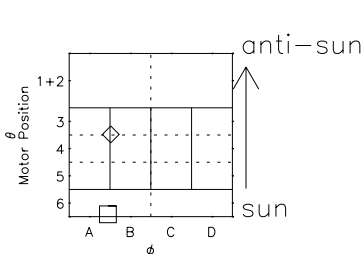

Galileo EPD Real Elevation Anisotropies 98270

Software Version: RTELEV_NORM V 1.20
Data Production: 06-03-00
Plot Production: Sun Sep 16 15:32:32 2001
Color File: wondr3
Geofactor File: 1.1

- ◇ = Jupiter look direction
- = Corotation look direction