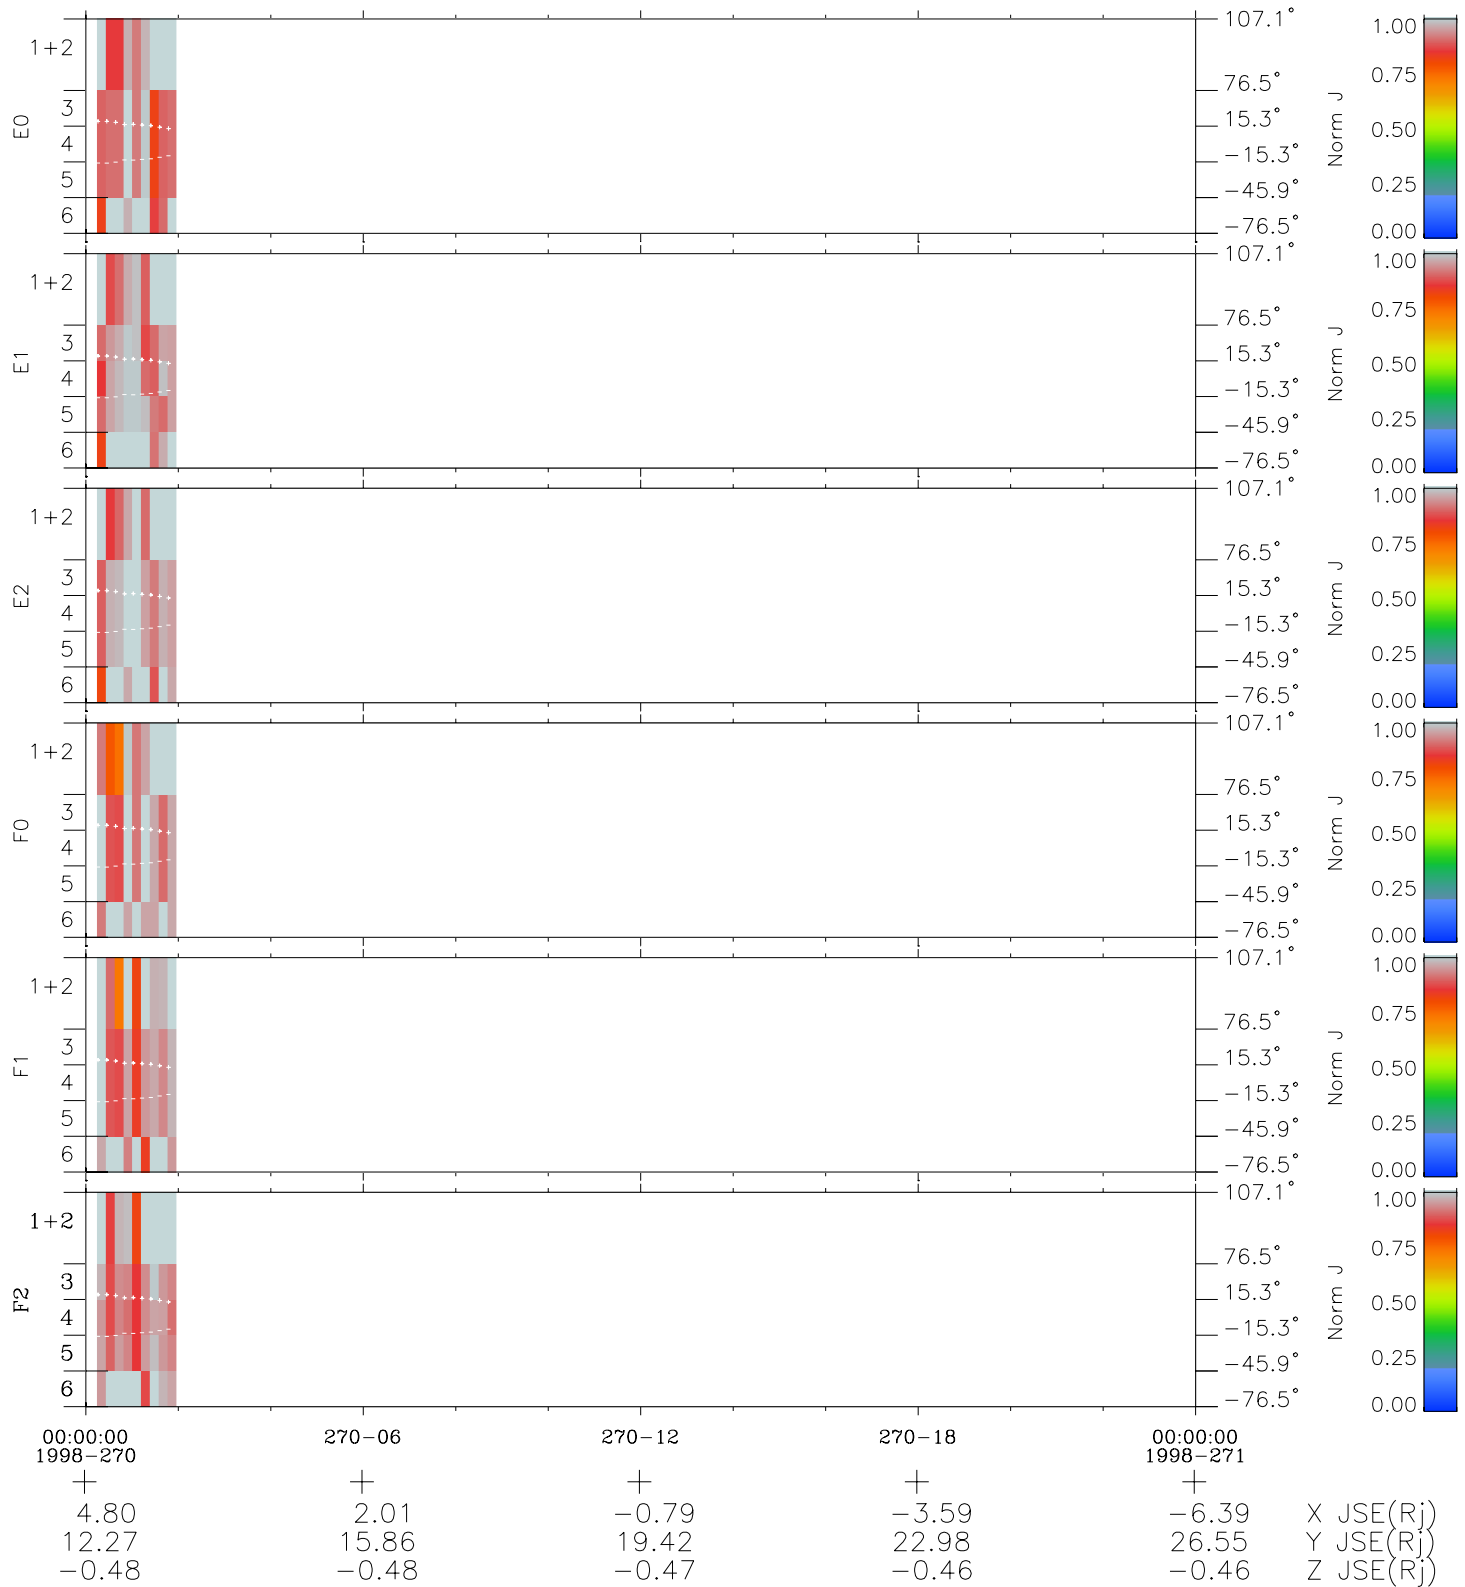

Galileo EPD Real Elevation Anisotropies 98270

Software Version: RTELEV_NORM V 1.20
Data Production: 06-03-00
Plot Production: Sun Sep 16 15:32:32 2001
Color File: wondr3
Geofactor File: 1.1

- ◇ = Jupiter look direction
- = Corotation look direction