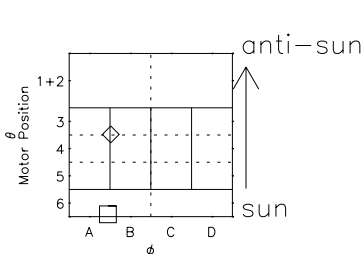

Galileo EPD Real Elevation Anisotropies 98270

Software Version: RTELEV_MEAN V 1.20
 Data Production: 06-03-00
 Plot Production: Sun Sep 16 15:32:25 2001
 Color File: wondr3
 Geofactor File: 1.1

- ◇ = Jupiter look direction
- = Corotation look direction