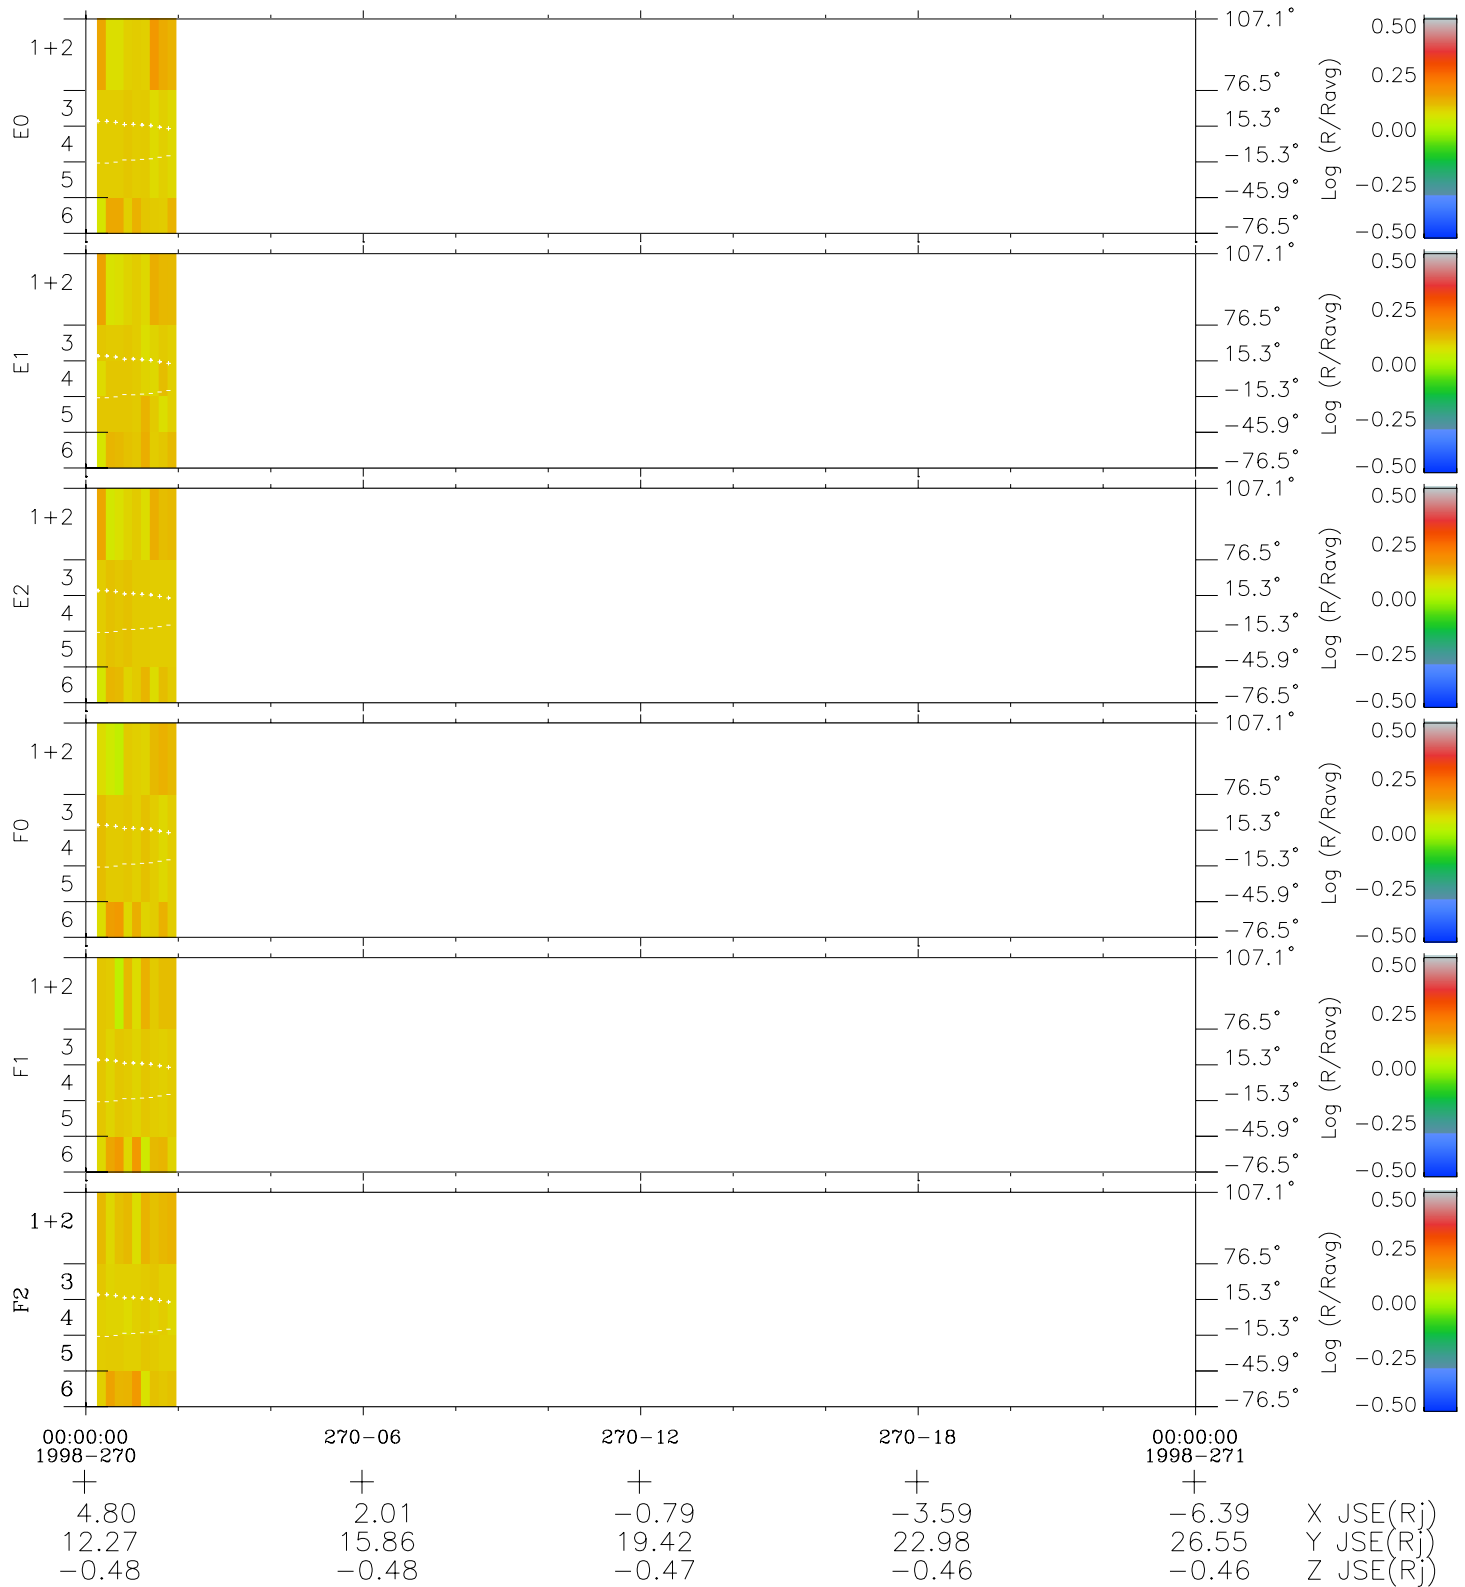

Galileo EPD Real Elevation Anisotropies 98270

Software Version: RTELEV_MEAN V 1.20
 Data Production: 06-03-00
 Plot Production: Sun Sep 16 15:32:25 2001
 Color File: wondr3
 Geofactor File: 1.1

- ◇ = Jupiter look direction
- = Corotation look direction