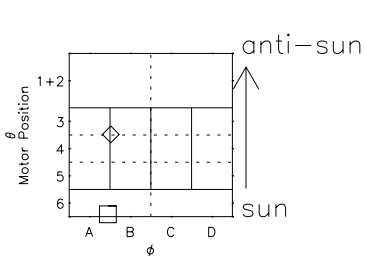

Galileo EPD Real Elevation Anisotropies 98270

Software Version: RTELEV_FLUX V 1.20
 Data Production: 06-03-00
 Plot Production: Sun Sep 16 15:32:28 2001
 Color File: wondr3
 Geofactor File: 1.1

- ◇ = Jupiter look direction
- = Corotation look direction