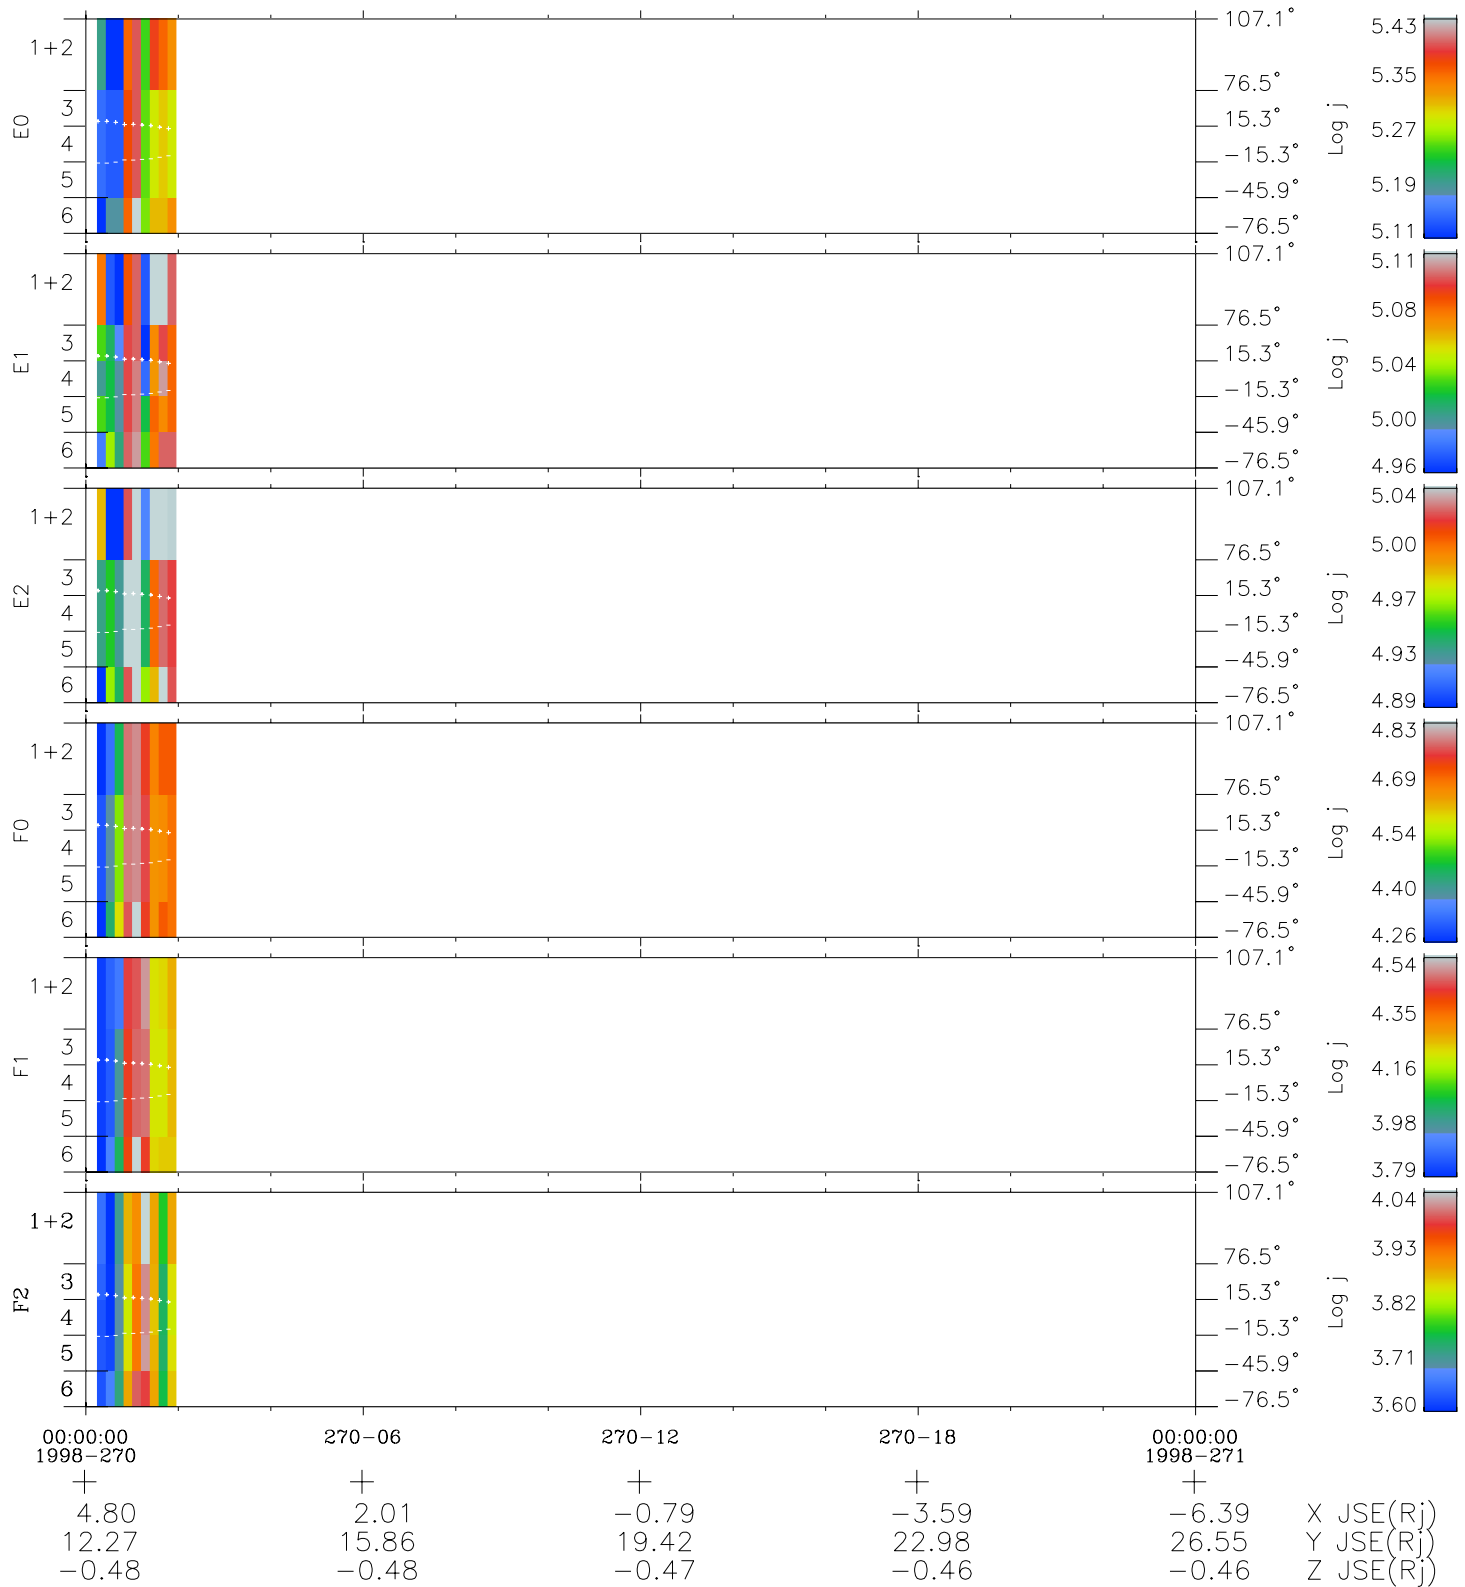

Galileo EPD Real Elevation Anisotropies 98270

Software Version: RTELEV_FLUX V 1.20
 Data Production: 06-03-00
 Plot Production: Sun Sep 16 15:32:28 2001
 Color File: wondr3
 Geofactor File: 1.1

- ◇ = Jupiter look direction
- = Corotation look direction