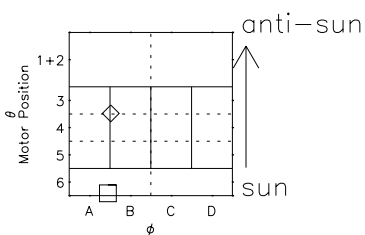

Galileo EPD Real Elevation Anisotropies 98270

Software Version: RTELEV_NORM V 1.20
Data Production: 06-03-00
Plot Production: Sun Sep 16 15:32:31 2001
Color File: wondr3
Geofactor File: 1.1

- ◇ = Jupiter look direction
- = Corotation look direction