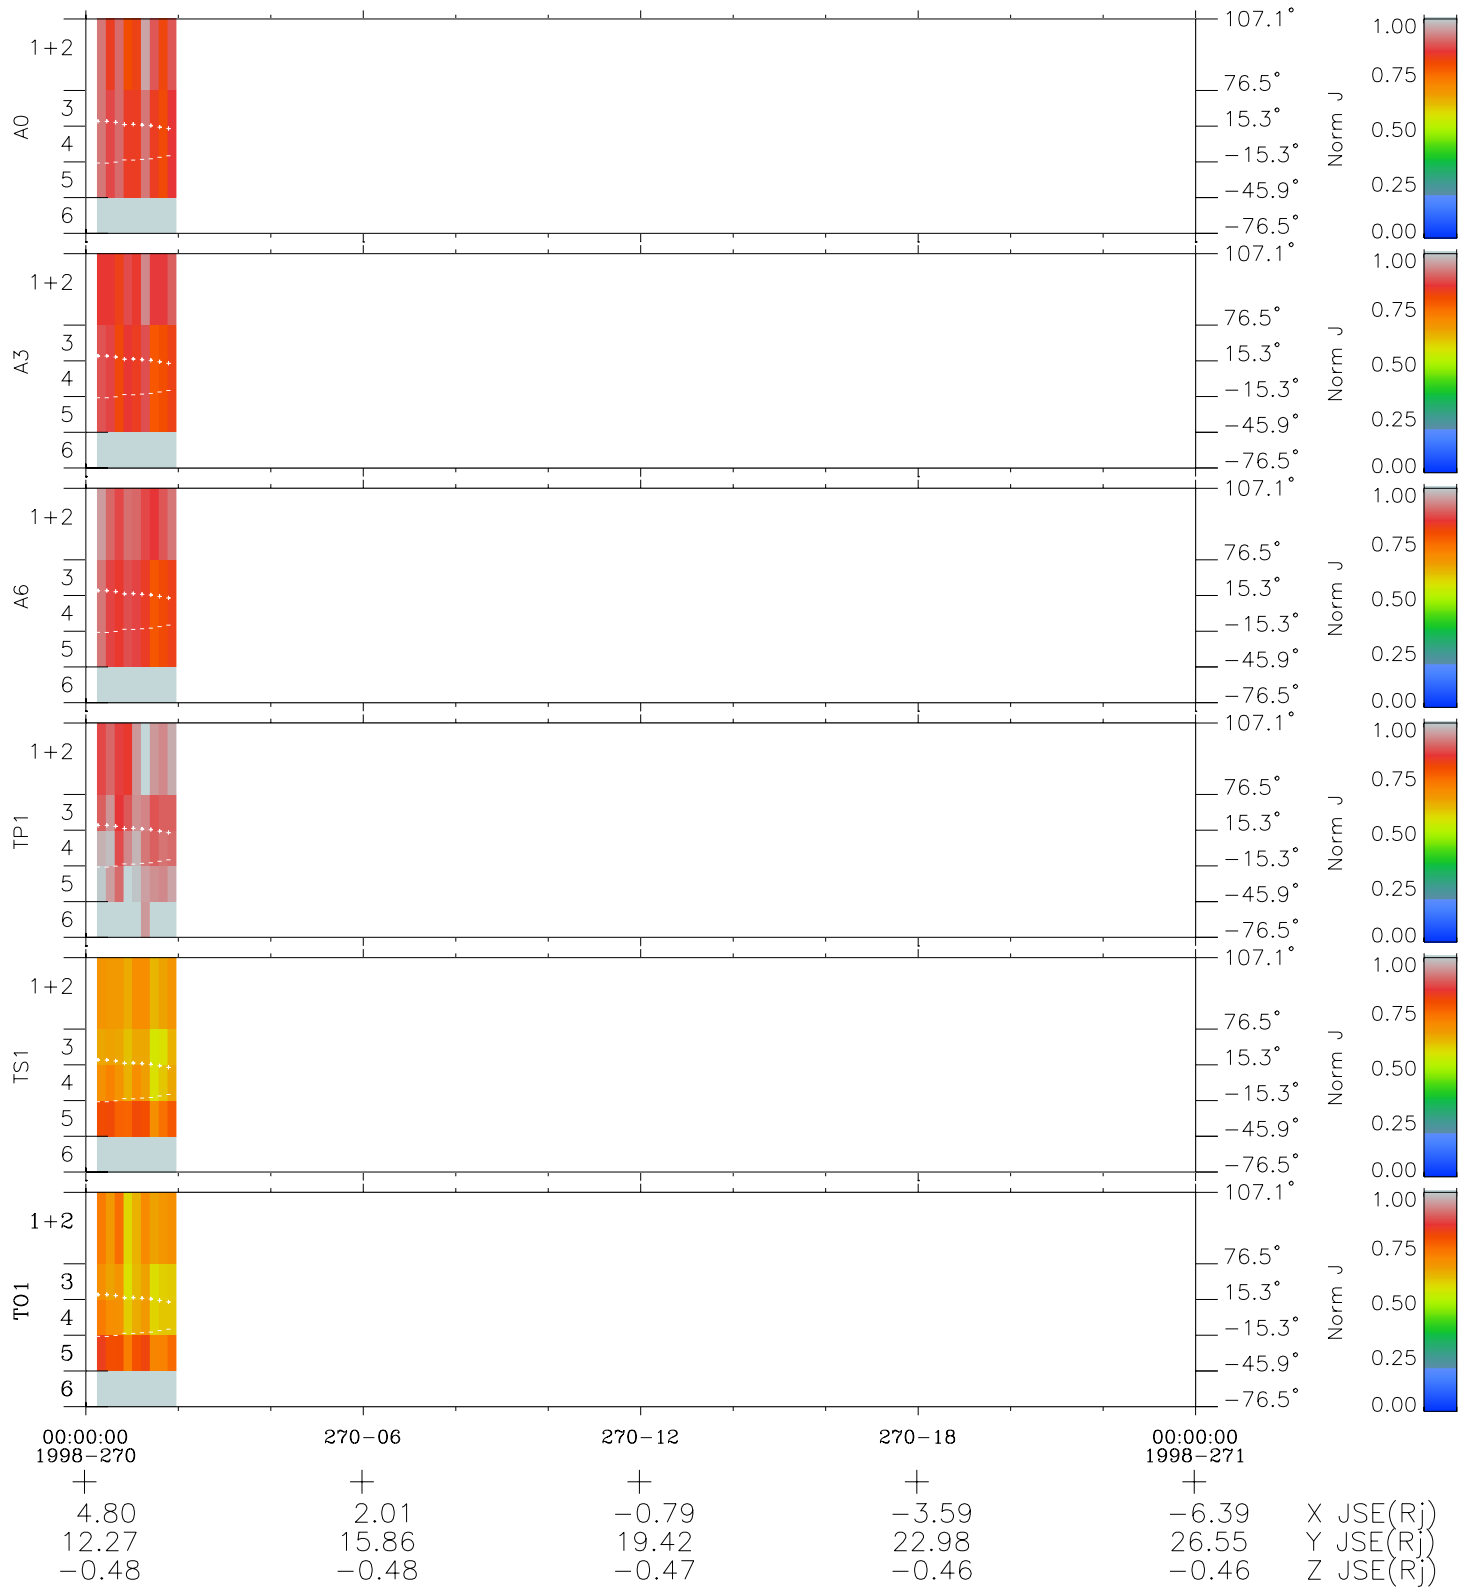

Galileo EPD Real Elevation Anisotropies 98270

Software Version: RTELEV_NORM V 1.20
Data Production: 06-03-00
Plot Production: Sun Sep 16 15:32:31 2001
Color File: wondr3
Geofactor File: 1.1

- ◇ = Jupiter look direction
- = Corotation look direction