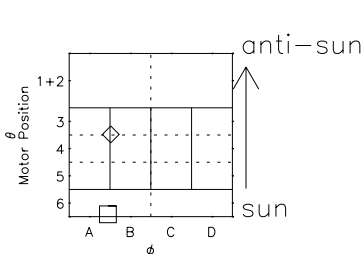

Galileo EPD Real Elevation Anisotropies 98270

Software Version: RTELEV_MEAN V 1.20
Data Production: 06-03-00
Plot Production: Sun Sep 16 15:32:23 2001
Color File: wondr3
Geofactor File: 1.1

- ◇ = Jupiter look direction
- = Corotation look direction