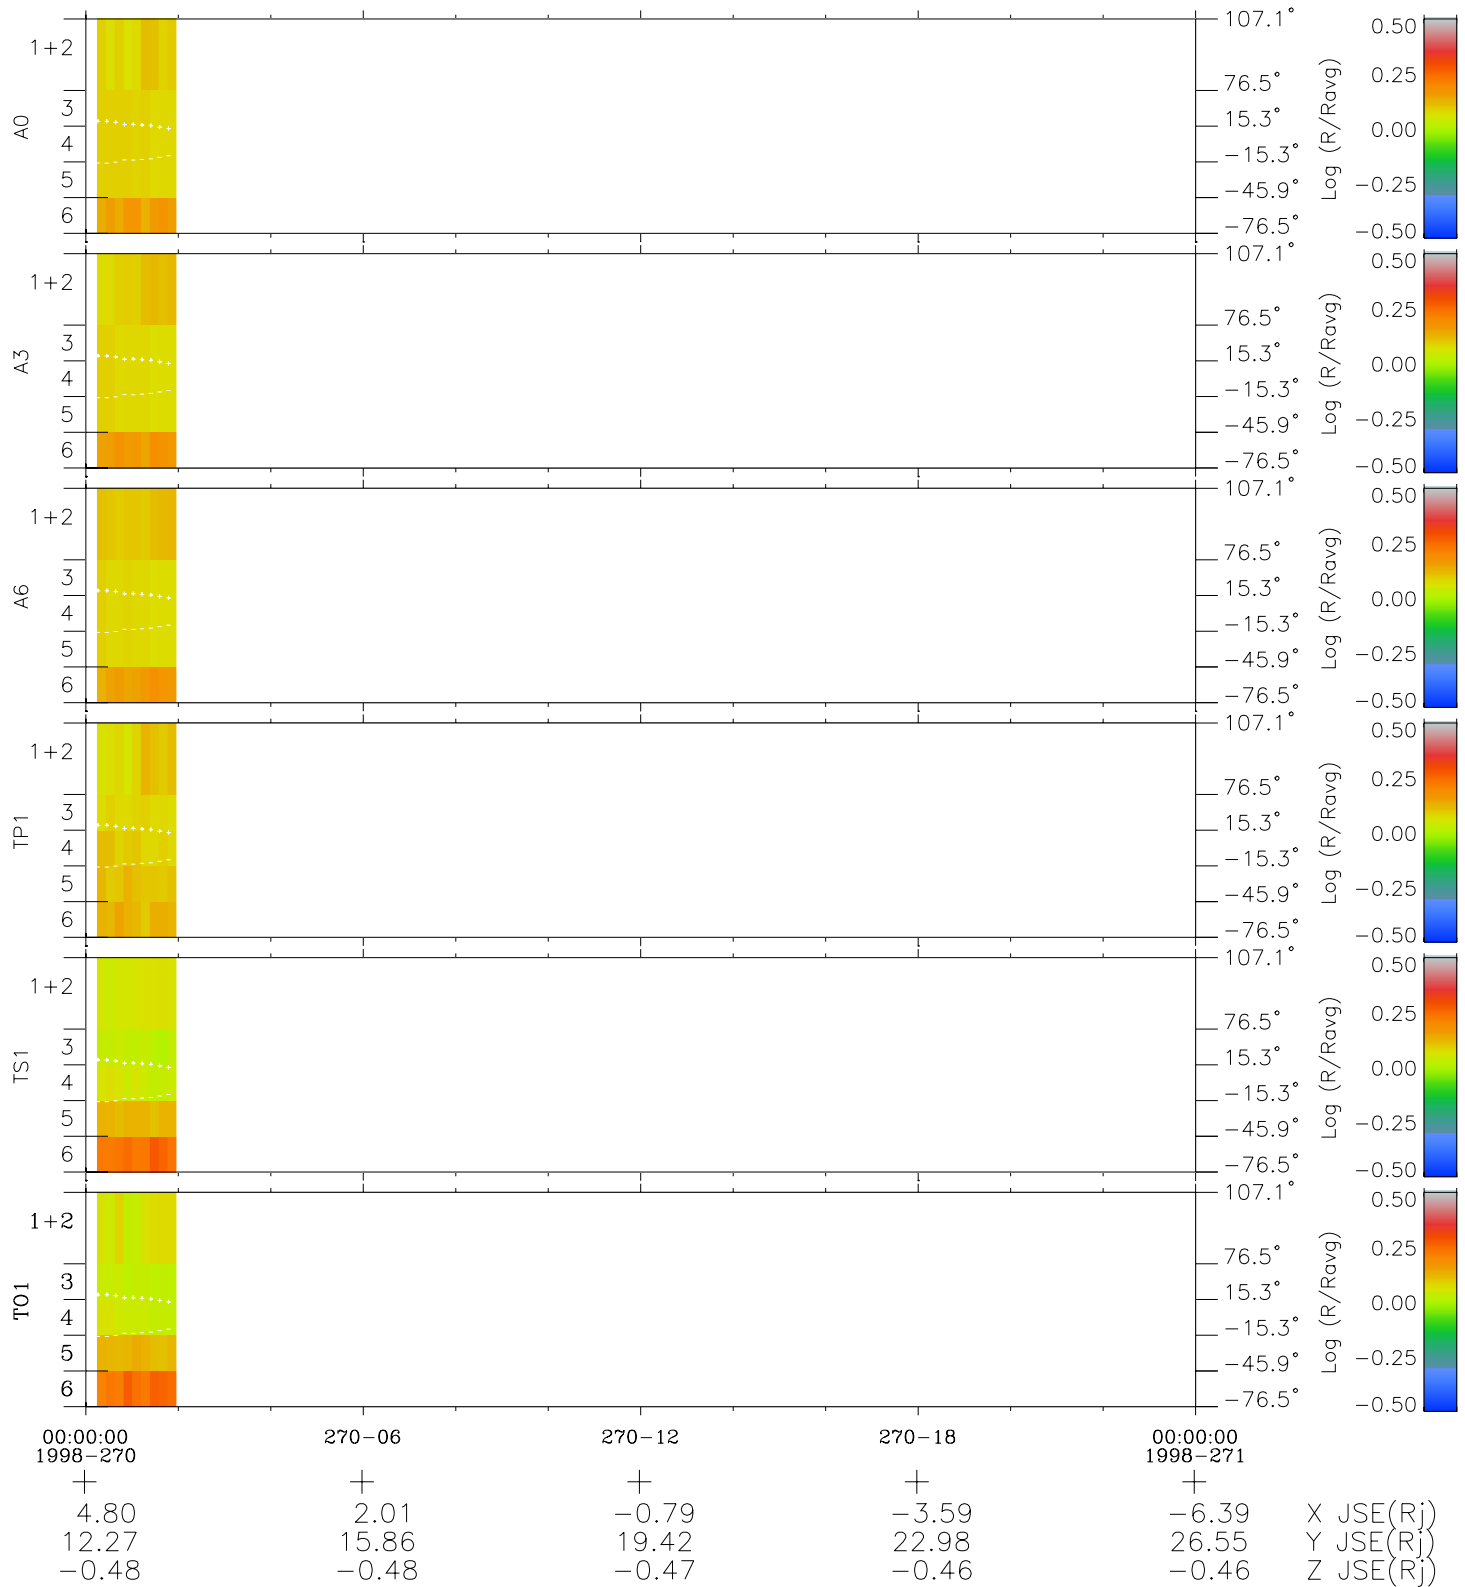

Galileo EPD Real Elevation Anisotropies 98270

Software Version: RTELEV_MEAN V 1.20
Data Production: 06-03-00
Plot Production: Sun Sep 16 15:32:23 2001
Color File: wondr3
Geofactor File: 1.1

- ◇ = Jupiter look direction
- = Corotation look direction