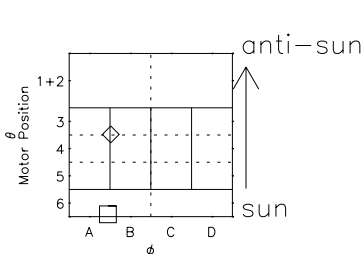

Galileo EPD Real Elevation Anisotropies 98270

Software Version: RTELEV_FLUX V 1.20
Data Production: 06-03-00
Plot Production: Sun Sep 16 15:32:27 2001
Color File: wondr3
Geofactor File: 1.1

◇ = Jupiter look direction
□ = Corotation look direction