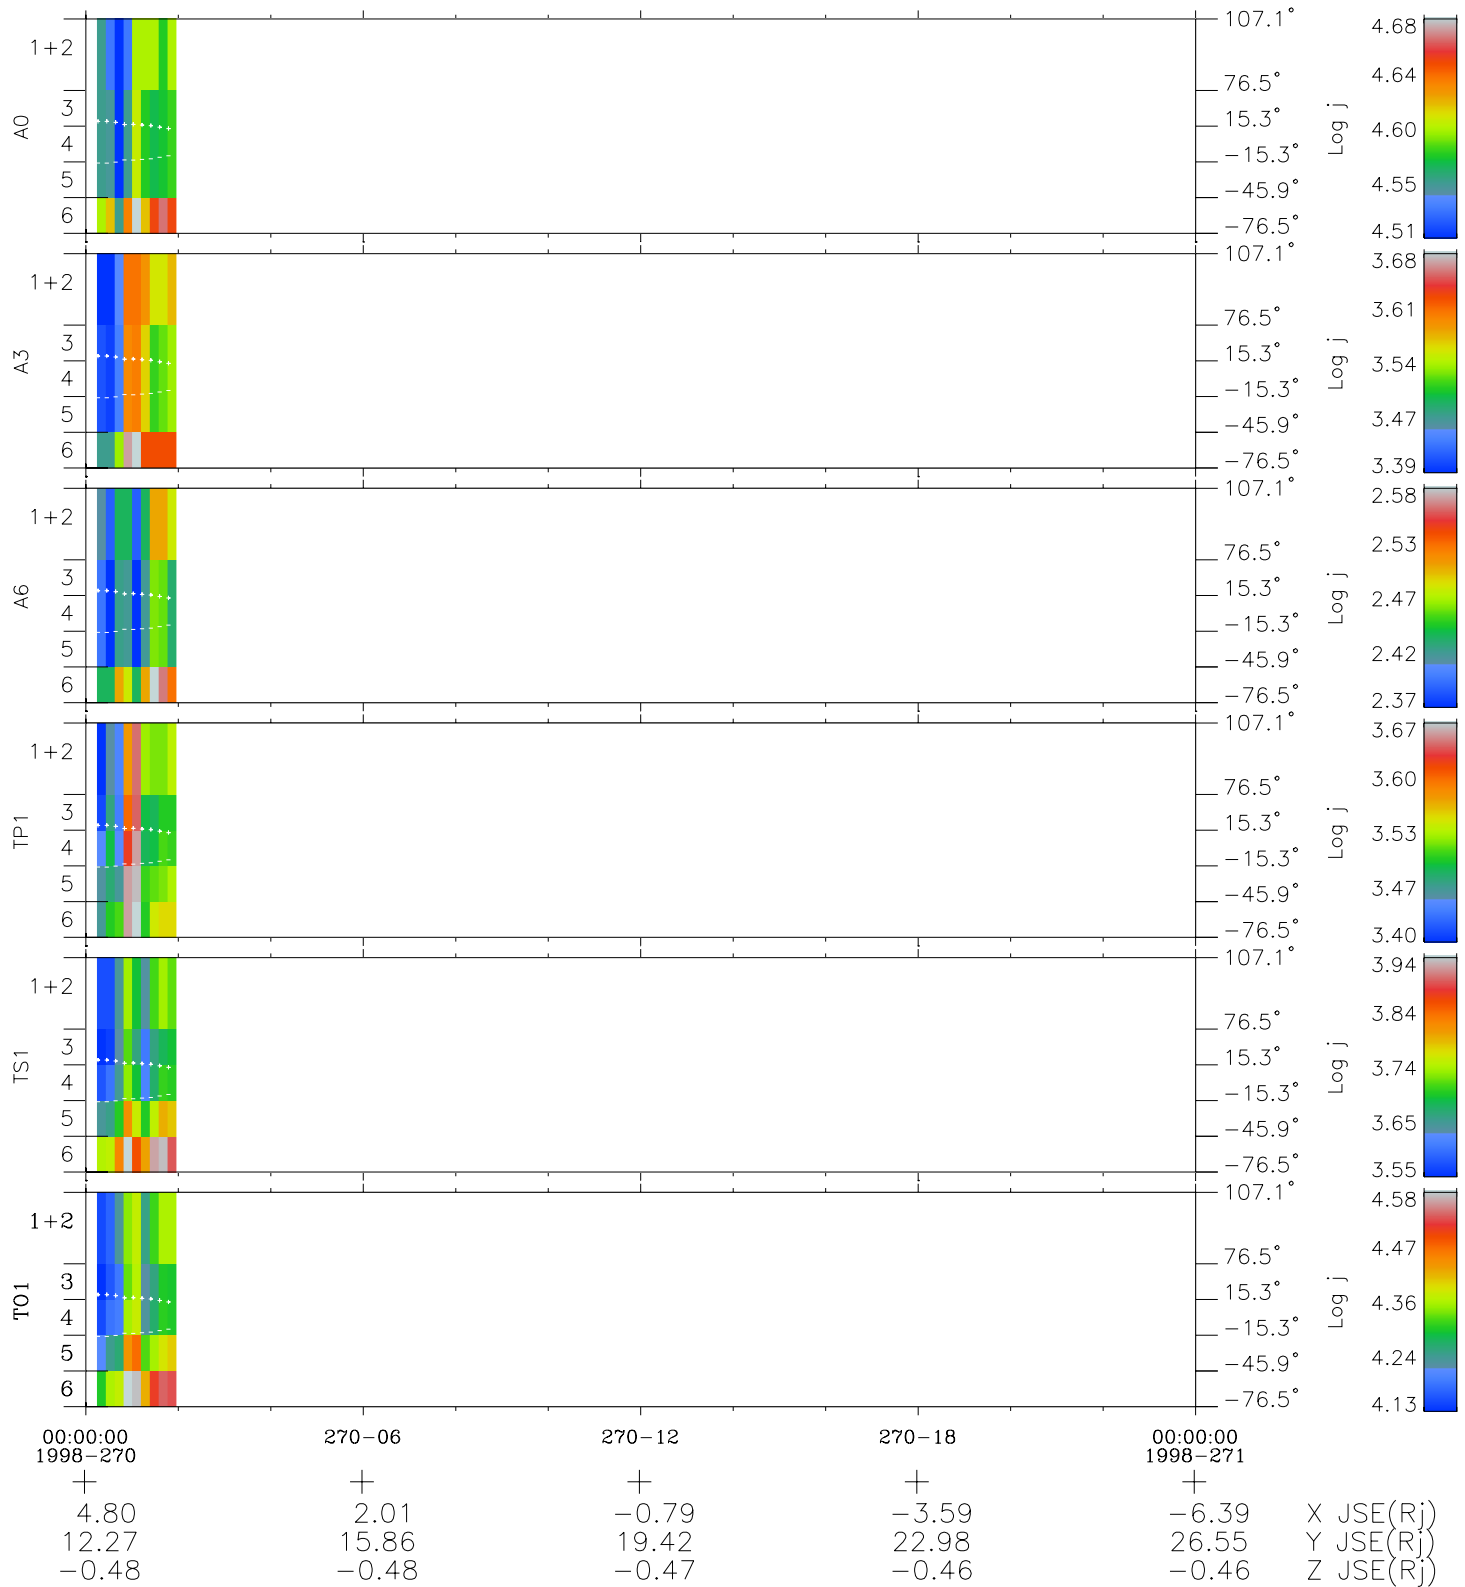

Galileo EPD Real Elevation Anisotropies 98270

Software Version: RTELEV_FLUX V 1.20
Data Production: 06-03-00
Plot Production: Sun Sep 16 15:32:27 2001
Color File: wondr3
Geofactor File: 1.1

◇ = Jupiter look direction
□ = Corotation look direction