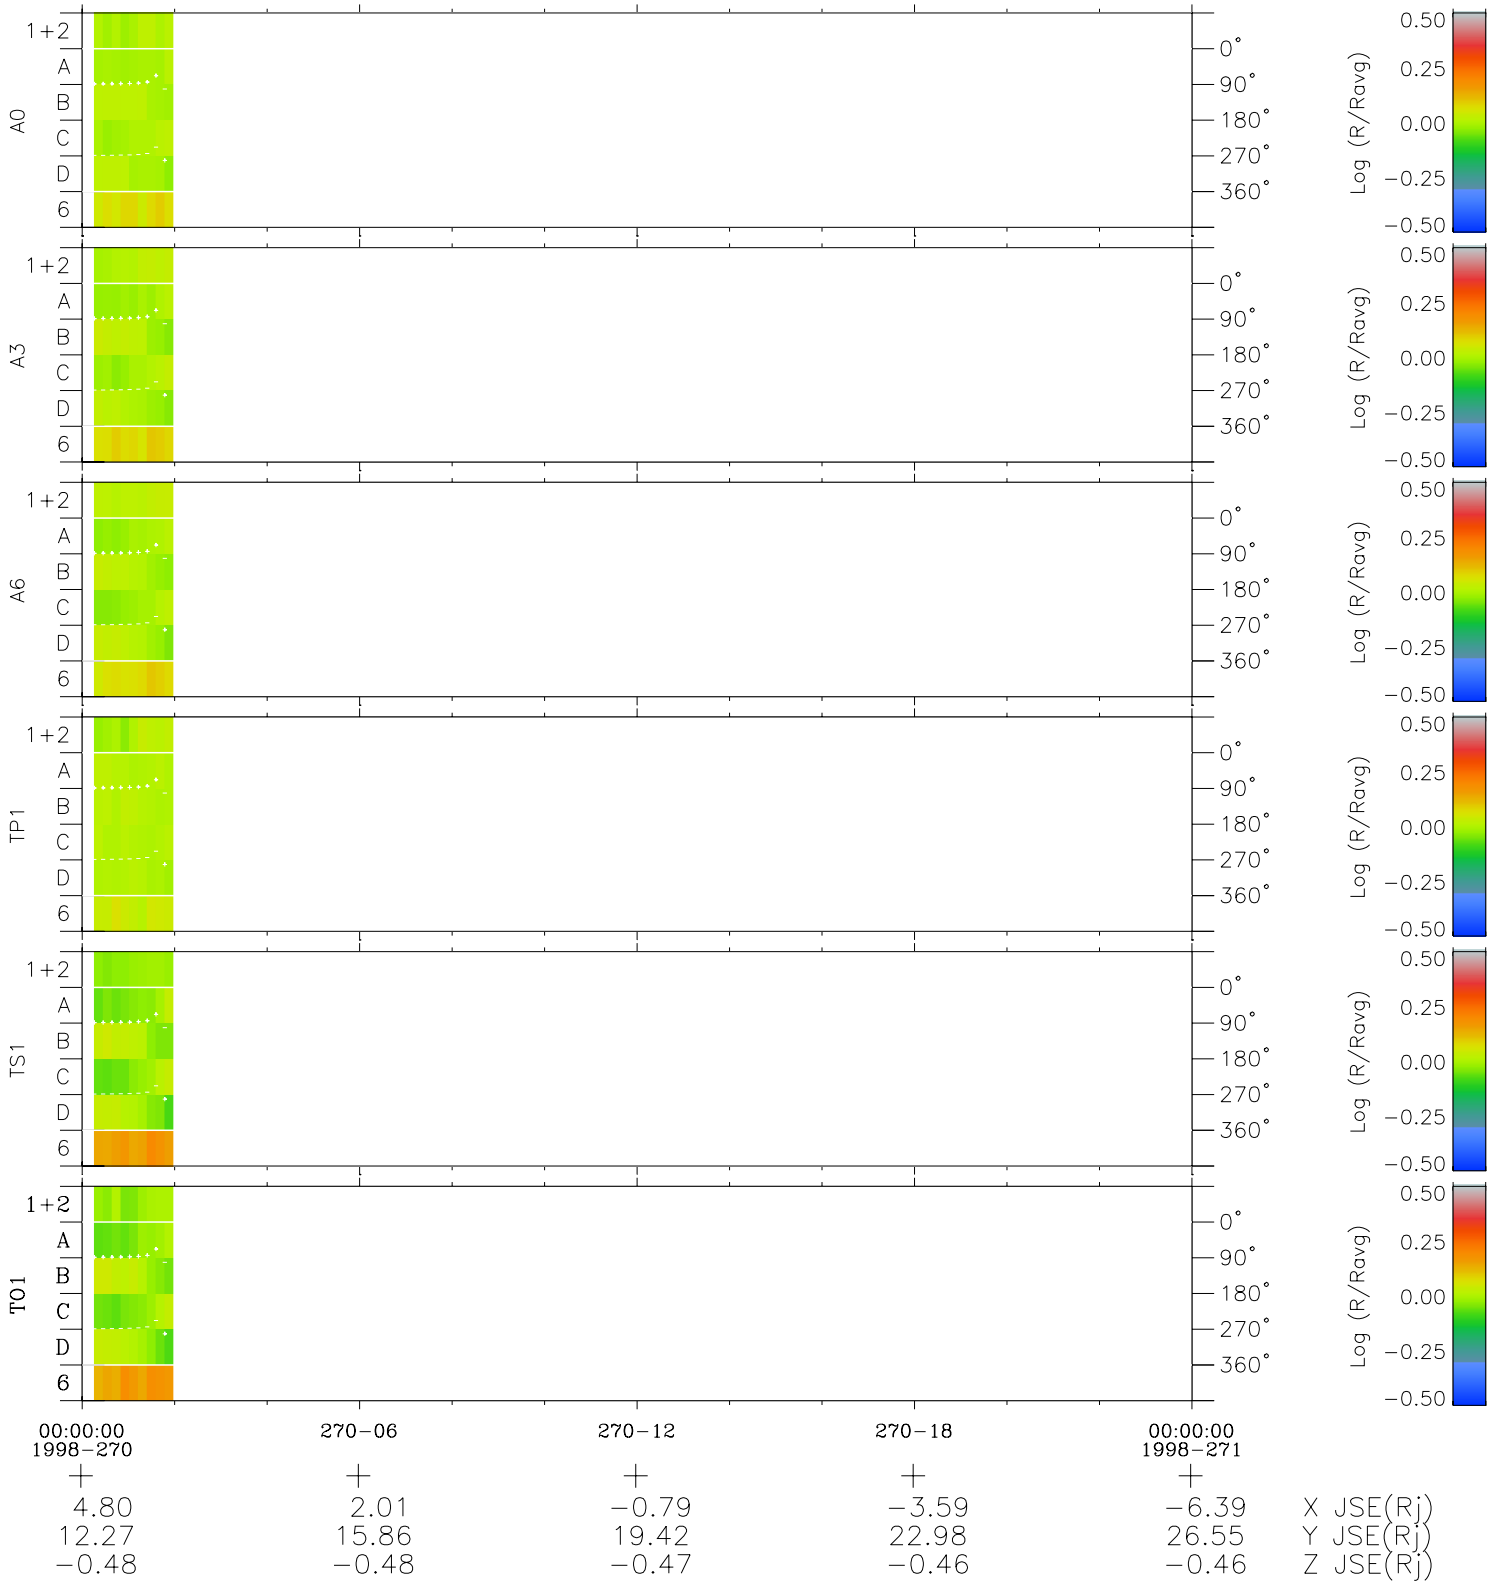

# Galileo EPD Real Time Azimuth Anisotropies 98270

Software Version: RTAZIM\_MEAN V 1.20  
 Data Production: 06-03-00  
 Plot Production: Sun Sep 16 15:32:35 2001  
 Color File: wondr3  
 Geofactor File: 1.1

◇ = Jupiter look direction  
 □ = Corotation look direction