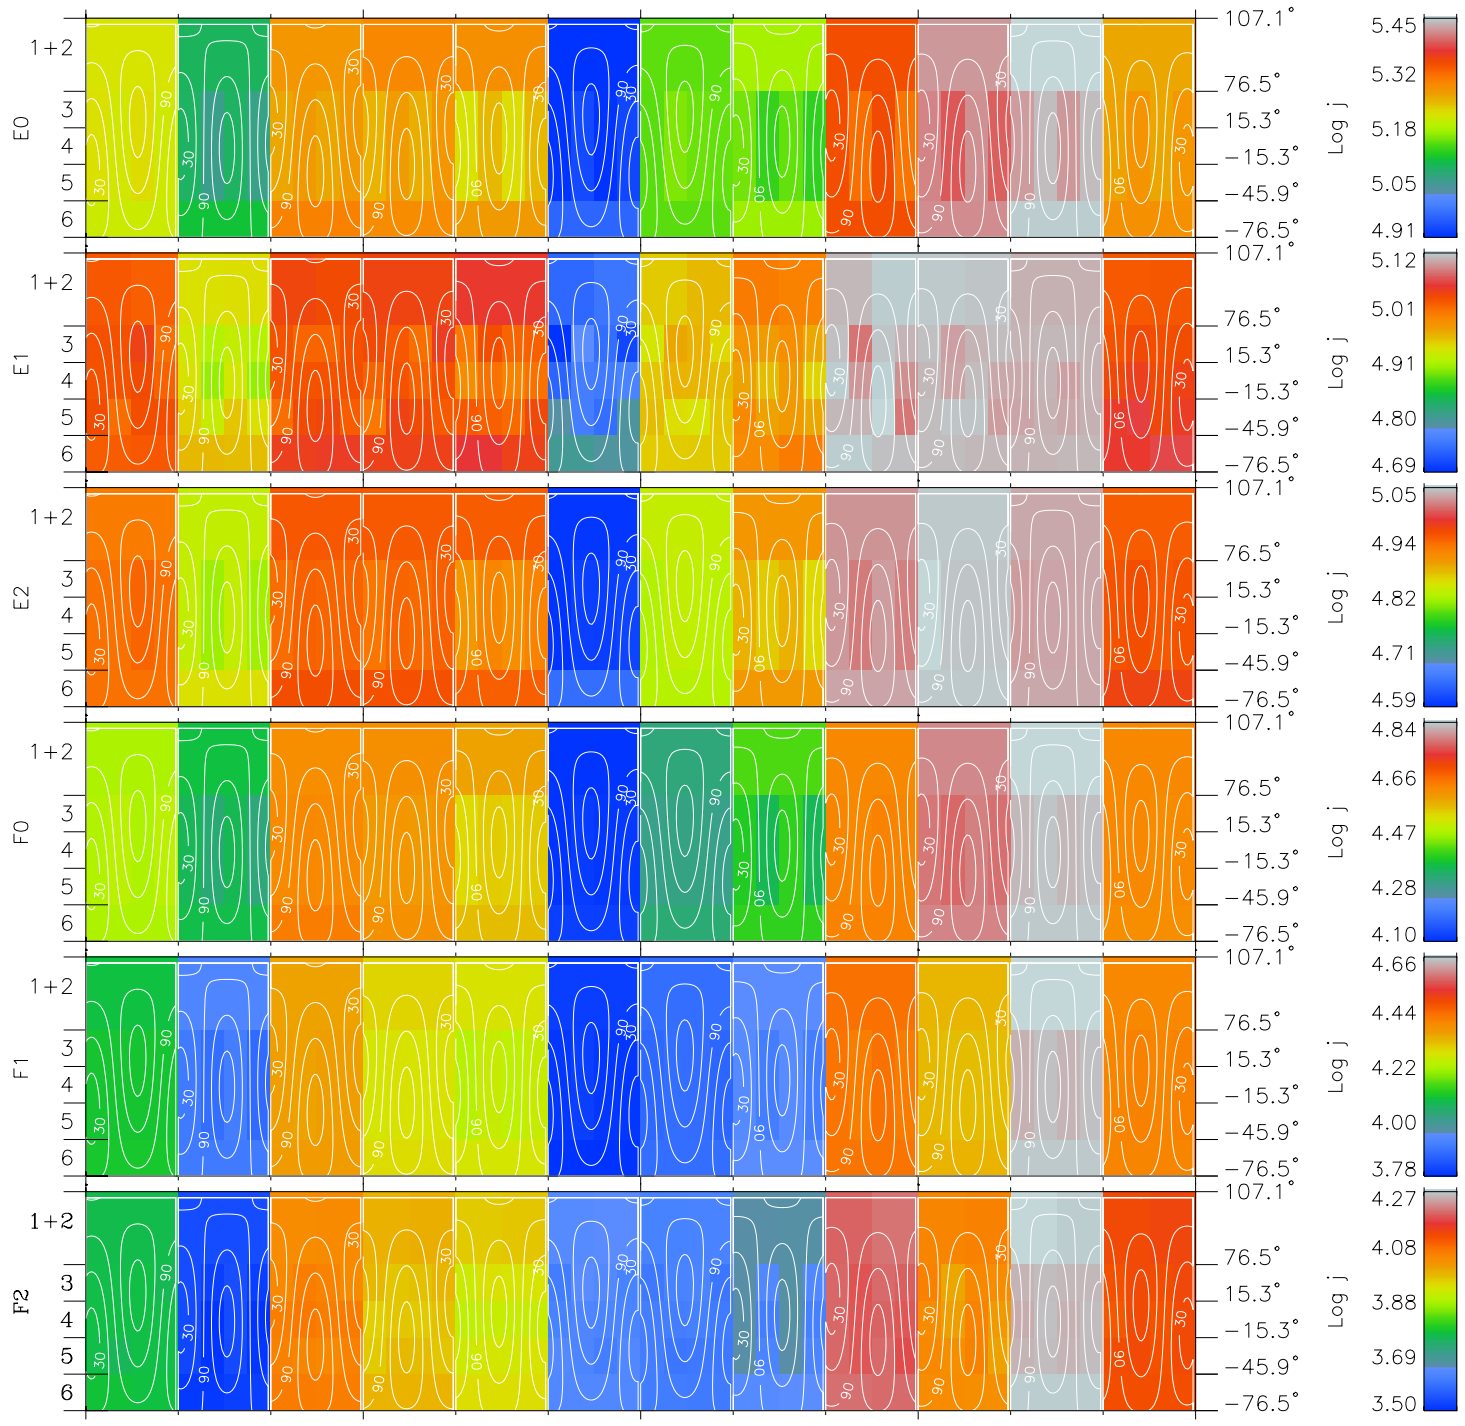

Galileo EPD Real Time All-Sky Anisotropies 98269

Software Version: RTSKY_FLUX V 1.20
 Data Production: 06-03-00
 Plot Production: Sun Sep 16 15:23:59 2001
 Color File: wondr3
 Geofactor File: 1.1

00:00:00 1998-269	269-06	269-12	269-18	00:00:00 1998-270	
+	+	+	+	+	X JSE(R _j)
6.53	8.55	8.78	7.26	4.79	Y JSE(R _j)
-8.14	-2.97	2.76	8.00	12.26	Z JSE(R _j)
0.01	-0.22	-0.38	-0.46	-0.48	

- ◇ = Jupiter look direction
- = Corotation look direction