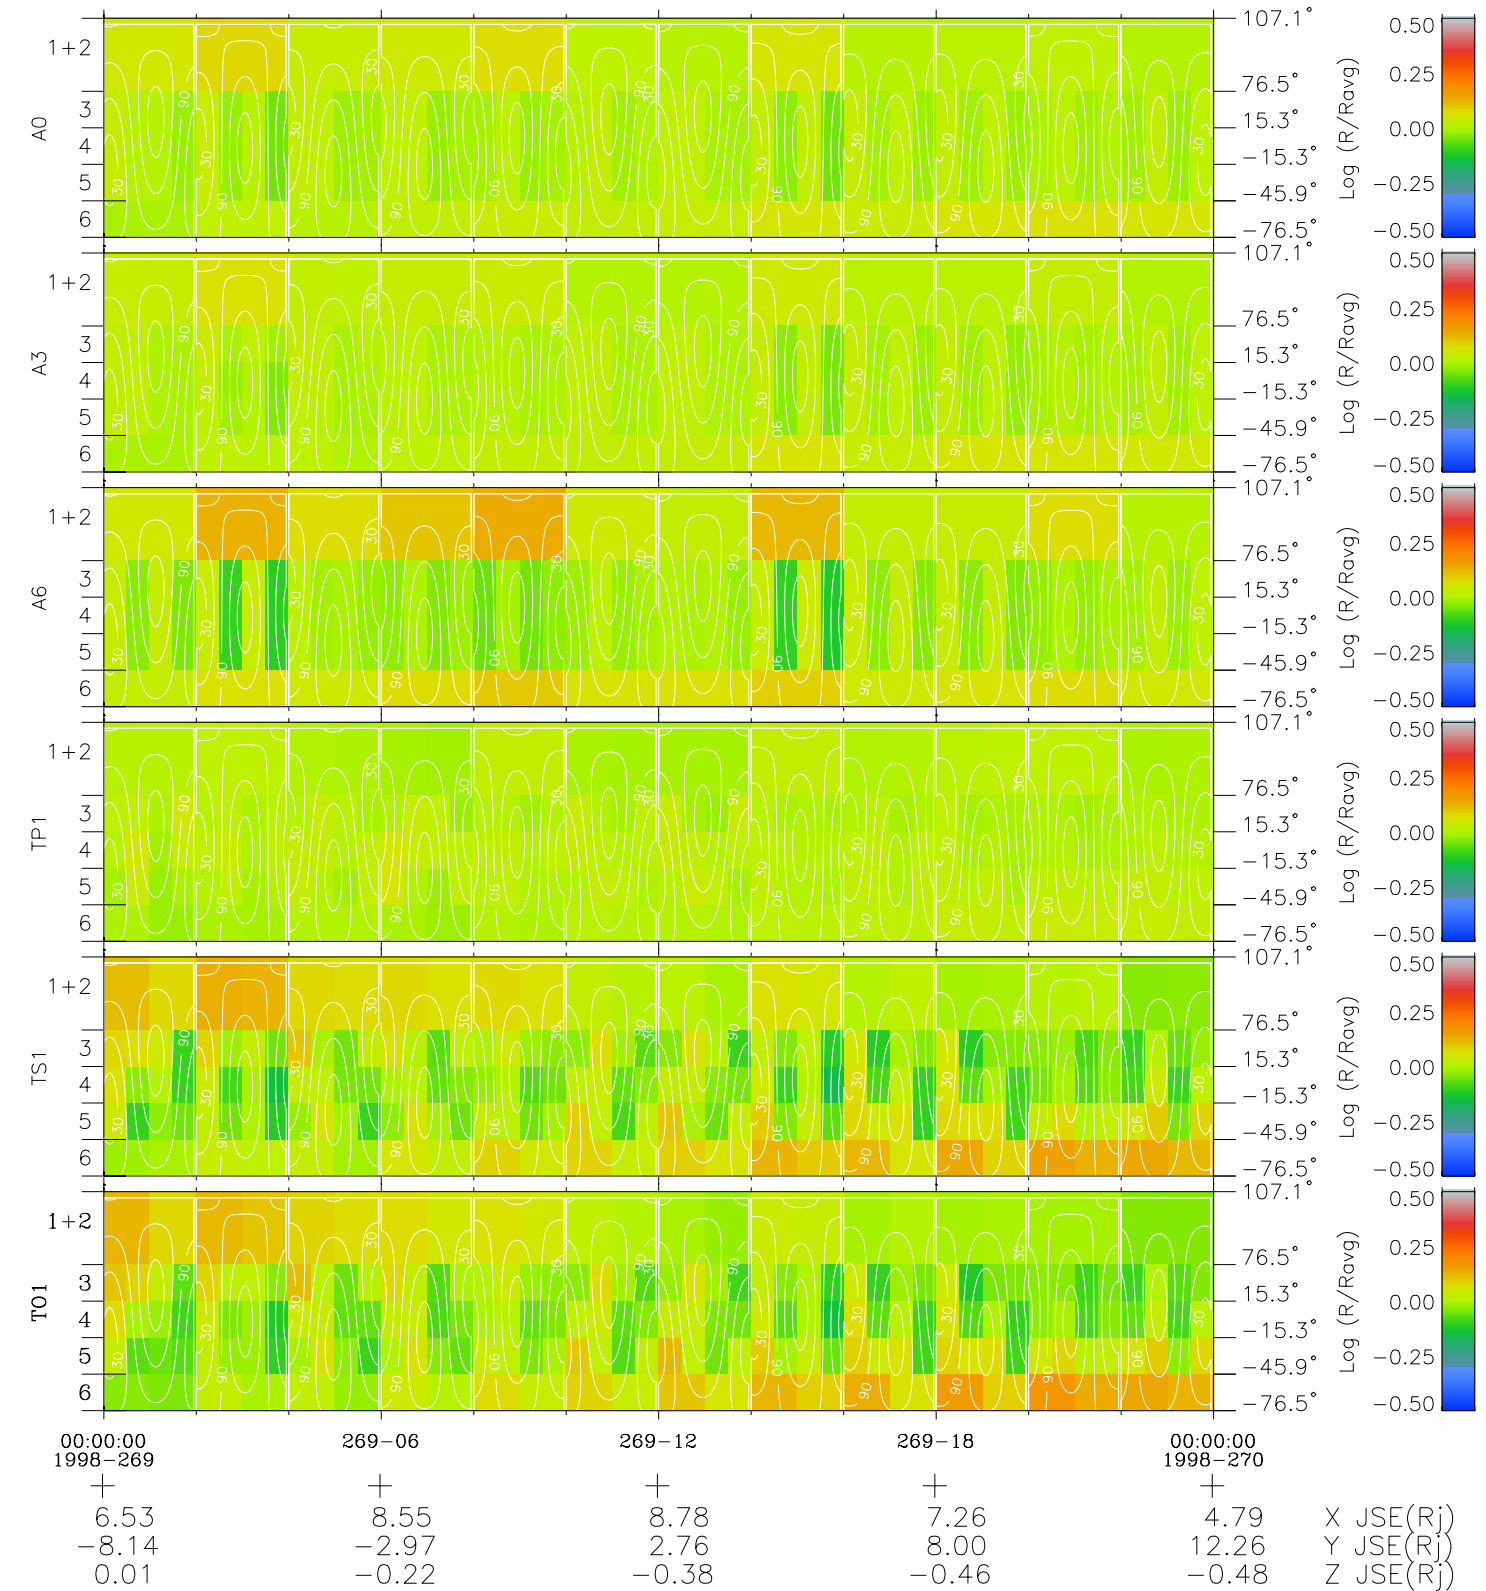

Galileo EPD Real Time All-Sky Anisotropies 98269

Software Version: RTSKY_MEAN V 1.20
 Data Production: 06-03-00
 Plot Production: Sun Sep 16 15:23:31 2001
 Color File: wondr3
 Geofactor File: 1.1

◇ = Jupiter look direction
 □ = Corotation look direction