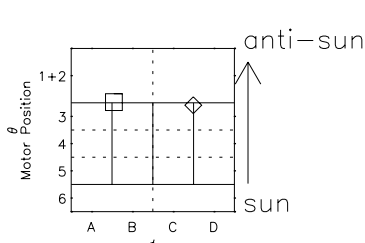

Galileo EPD Real Time All-Sky Anisotropies 98269

Software Version: RTSKY_MEAN V 1.20
 Data Production: 06-03-00
 Plot Production: Sun Sep 16 15:23:31 2001
 Color File: wondr3
 Geofactor File: 1.1

◇ = Jupiter look direction
 □ = Corotation look direction