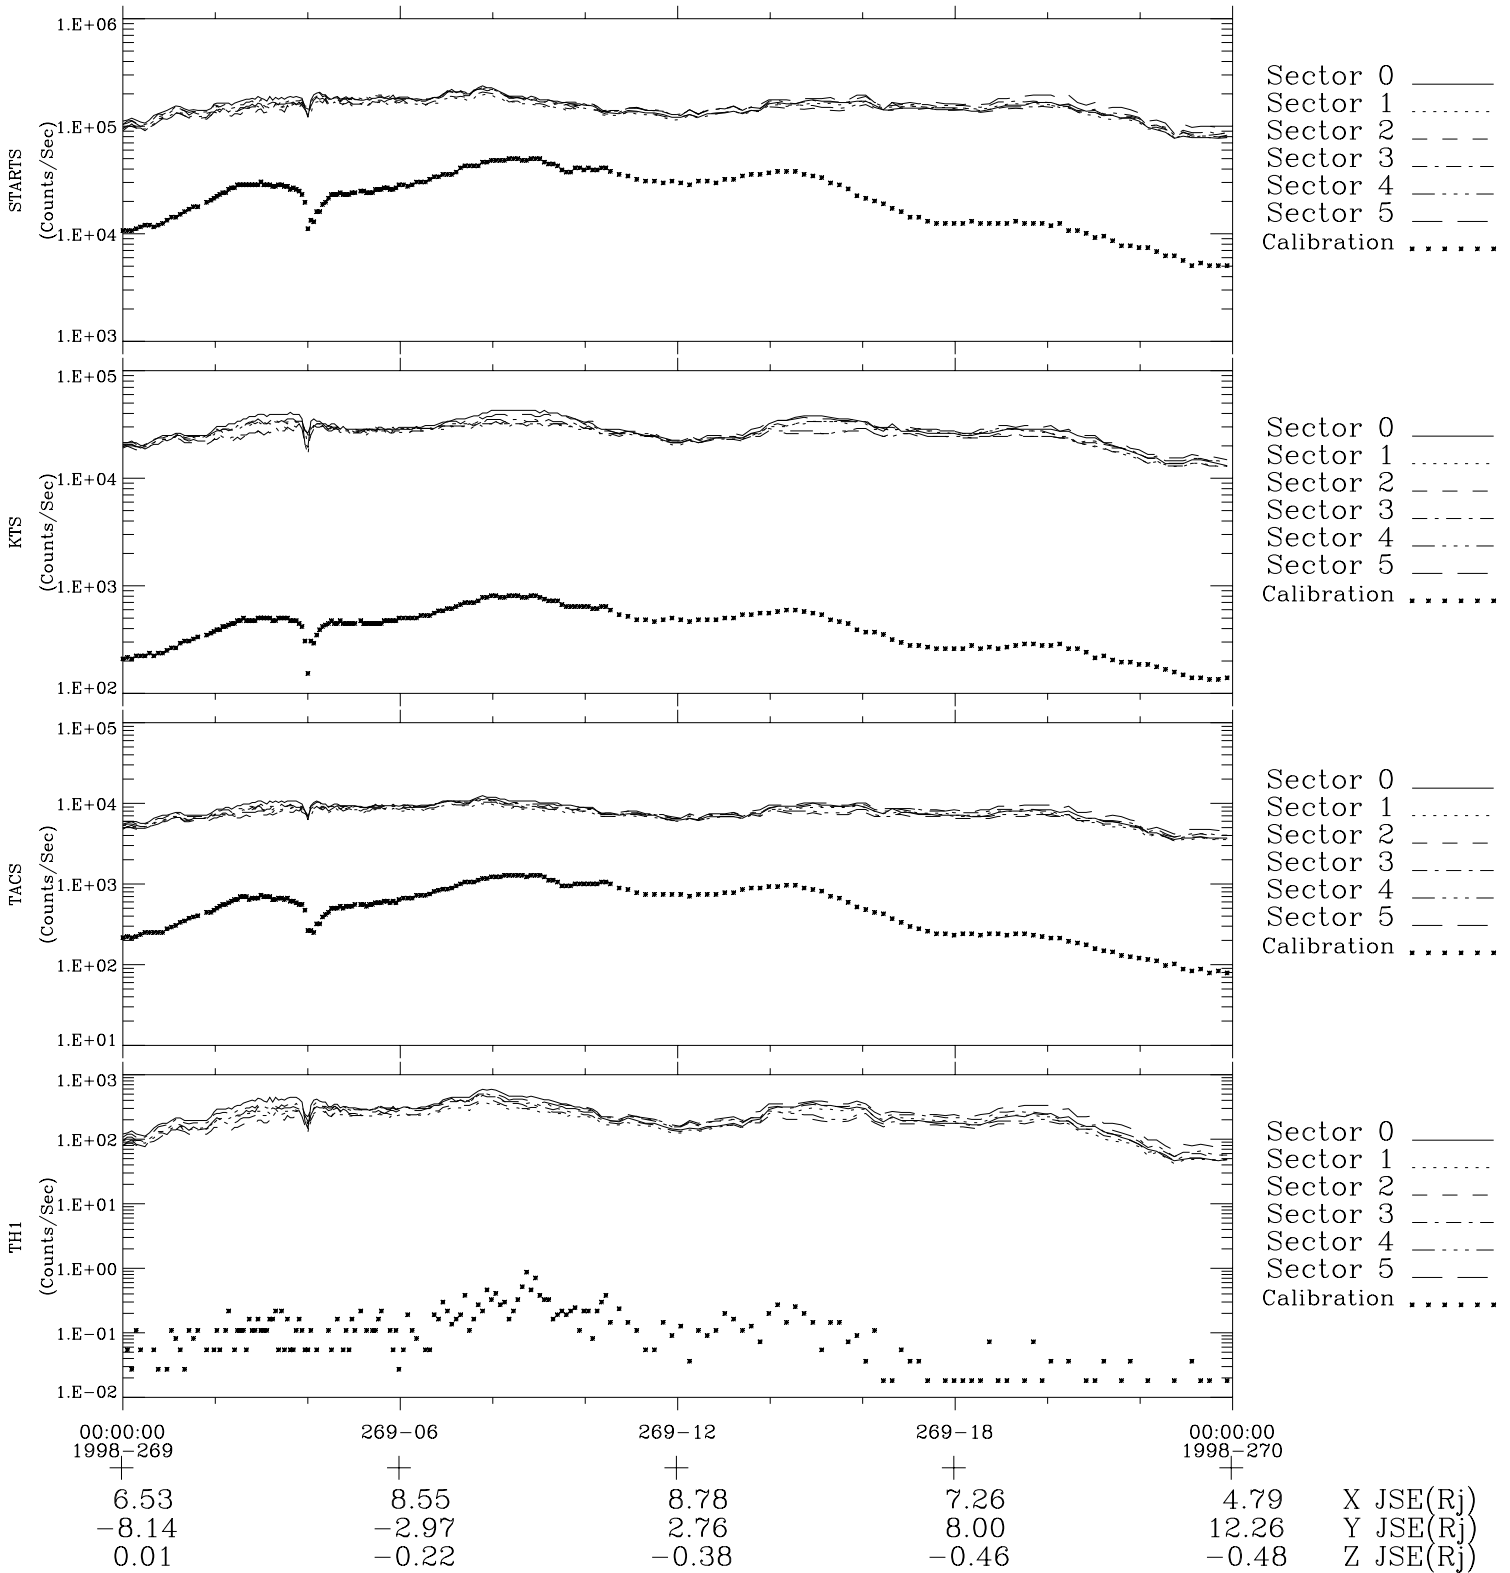

Galileo EPD Real-Time Six-Sector 98269

Software Version: RTLINE_R6 V 1.20
Data Production: 06-03-00
Plot Production: Sun Sep 16 15:26:10 2001

◇ = Jupiter look direction
□ = Corotation look direction