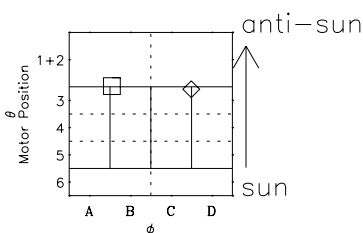

Galileo EPD Real-Time Six-Sector 98269

Software Version: RTLINE_R6 V 1.20
Data Production: 06-03-00
Plot Production: Sun Sep 16 15:26:10 2001

◇ = Jupiter look direction
□ = Corotation look direction